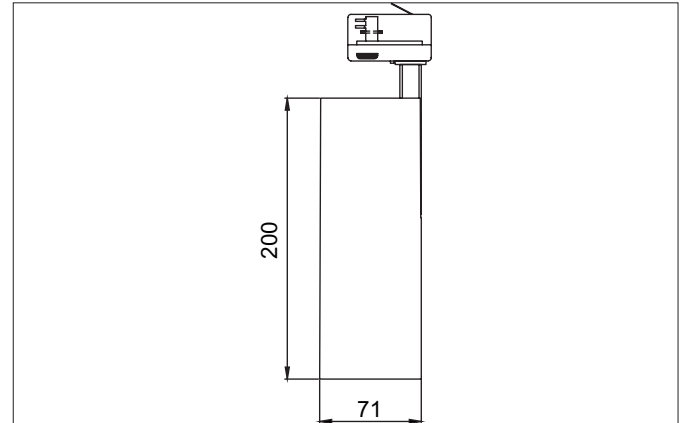

MINI LED track spotlight

Article no. 88393173

Light.
For Generations.**Tender**

LED track spotlight, Round. Luminaire diameter 71.0 mm, Height 200.0 mm, Weight 0.839 kg, with rotationssymmetrical, deep, wide distributed light intensity. Luminous flux 2.880 lm, Power 1 x 23 W, Light colour warm white, Correlated color temperature (CCT) 3.000 K, Colour rendering index CRI > 90, Housing material: Aluminium, Colour: White structure, Permissible ambient temperature (ta): -20 °C - +25 °C, Protection class (EN 61140): I, Degree of protection (DIN EN 60529): IP20, .With electronic driver, on/off switchable.

Article data	
Article no.	88393173
GTIN	4251433938774
Series name	MINI
Short description	LED track spotlight
Material	Aluminium
Colour	White
Type of surface	Structure
Shape	Round
Outer diameter	71 mm
Length	200 mm
Width	71 mm
Height	200 mm
Scope of delivery	incl. driver, switchable
Weight	0.839 kg

MINI LED track spotlight

Article no. 88393173

Light.
For Generations.

Lighting technology	
Colour temperature	3.000 K
Light colour	White
Luminous flux	2,880 lm
System efficiency	125 lm/W
Colour rendering	CRI > 90
Reflector	High-gloss
Beam angle	36°
Light sharing	Symmetric
Adjustable color temperature	No

Packing data	
Gross weight	0.968 kg
Length of packaging	295 mm
Packaging width	120 mm
Packaging height	170 mm
Disposal at end of life	This product must not be disposed of with household waste. You are obliged, to dispose of such electrical waste separately. By disposing of electrical waste and other old or defective electronics separately, you support recycling or other forms of re-use. In that way you help to take care and to avoid that harmful substances get into the environment.