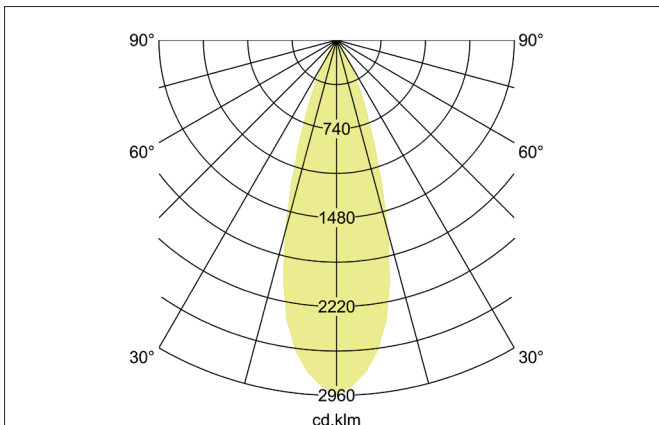

MINI LED track spotlight

Article no. 88393173

Light.
For Generations.**Tender**

LED track spotlight, Round. Luminaire diameter 71.0 mm, Height 200.0 mm, Weight 0.839 kg, with rotationssymmetrical, deep, wide distributed light intensity. Luminous flux 2.880 lm, Power 1 x 23 W, Light colour warm white, Correlated color temperature (CCT) 3.000 K, Colour rendering index CRI > 90, Housing material: Aluminium, Colour: White structure, Permissible ambient temperature (ta): -20 °C - +25 °C, Protection class (EN 61140): I, Degree of protection (DIN EN 60529): IP20, .With electronic driver, on/off switchable.

Article data	
Article no.	88393173
GTIN	4251433938774
Series name	MINI
Short description	LED track spotlight
Material	Aluminium
Colour	White
Type of surface	Structure
Shape	Round
Outer diameter	71 mm
Length	200 mm
Width	71 mm
Height	200 mm
Scope of delivery	incl. driver, switchable
Weight	0.839 kg

MINI LED track spotlight

Article no. 88393173

Light.
For Generations.

Lighting technology	
Colour temperature	3.000 K
Light colour	White
Luminous flux	2,880 lm
System efficiency	125 lm/W
Colour rendering	CRI > 90
Reflector	High-gloss
Beam angle	36°
Light sharing	Symmetric
Adjustable color temperature	No