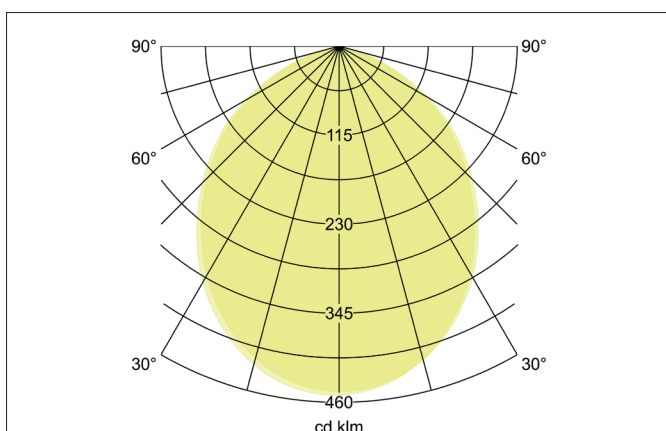

**X-FLAT-S LED recessed / surface mounted downlight**

Article no. 12165083

**Tender**

Square LED recessed / surface-mounted downlight, incl. optional surface-mounted housing, ceiling cut-out  $\varnothing$  56 mm, installation depth 3.5 mm, length 75 mm, width 75 mm, weight 0.064 kg, with rotationally symmetrical narrow-wide beam light distribution. Cover plastic opal, rated luminous flux 185 lm, rated wattage 1 x 2.6 W, light color warm white, most similar color temperature (CCT) 3,000 K, general color rendering index CRI 81, service life L70/B50 at 25 °C: 30,000 h, housing material: aluminum / steel / plastic, color: black, permissible ambient temperature (ta): -20 °C - +25 °C, protection class (EN 61140): III, degree of protection (DIN EN 60529): IP20. For connection to an external control gear, which is not included with the luminaire. Dimmable depending on the control gear.

**X-FLAT-S LED recessed / surface mounted downlight**

Article no. 12165083

Article data	
Article no.	12165083
GTIN	4251433982340
Series name	X-FLAT-S
Short description	LED recessed / surface mounted downlight
Material	Aluminium / Steel / Plastic
Colour	Black
Type of surface	Matt
Shape	Square
Built-in diameter min.	56 mm
Built-in diameter	56 mm
Installation depth	3.5 mm
Length	75 mm
Width	75 mm
Hight	5.9 mm
Scope of delivery	incl. 2.000 mm connection cable
Weight	0.064 kg
stamp	MM
Conformance	CE, UKCA

Lighting technology	
Colour temperature	3.000 K
Light output	Direct
Luminous flux	185 lm
System efficiency	71 lm/W
Colour rendering	CRI 81
Reflector	Without
Beam angle	120°
Light sharing	Symmetric
Adjustable color temperature	No