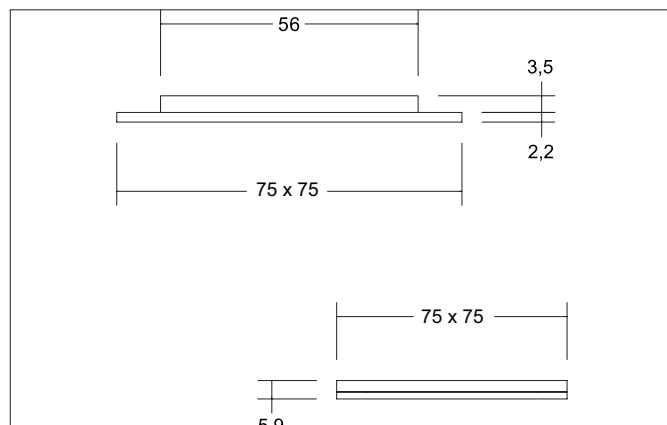

**X-FLAT-S LED recessed / surface mounted downlight**

Article no. 12165083

**Tender**

Square LED recessed / surface-mounted downlight, incl. optional surface-mounted housing, ceiling cut-out  $\varnothing$  56 mm, installation depth 3.5 mm, length 75 mm, width 75 mm, weight 0.064 kg, with rotationally symmetrical narrow-wide beam light distribution. Cover plastic opal, rated luminous flux 185 lm, rated wattage 1 x 2.6 W, light color warm white, most similar color temperature (CCT) 3,000 K, general color rendering index CRI 81, service life L70/B50 at 25 °C: 30,000 h, housing material: aluminum / steel / plastic, color: black, permissible ambient temperature (ta): -20 °C - +25 °C, protection class (EN 61140): III, degree of protection (DIN EN 60529): IP20. For connection to an external control gear, which is not included with the luminaire. Dimmable depending on the control gear.

**X-FLAT-S LED recessed / surface mounted downlight**

Article no. 12165083

Article data	
Article no.	12165083
GTIN	4251433982340
Series name	X-FLAT-S
Short description	LED recessed / surface mounted downlight
Material	Aluminium / Steel / Plastic
Colour	Black
Type of surface	Matt
Shape	Square
Built-in diameter min.	56 mm
Built-in diameter	56 mm
Installation depth	3.5 mm
Length	75 mm
Width	75 mm
Hight	5.9 mm
Scope of delivery	incl. 2.000 mm connection cable
Weight	0.064 kg
stamp	MM
Conformance	CE, UKCA

**X-FLAT-S LED recessed / surface mounted downlight**

Article no. 12165083

Packing data	
Gross weight	0.082 kg
Length of packaging	70 mm
Packaging width	47 mm
Packaging height	81 mm
Disposal at end of life	<p>This product must not be disposed of with household waste. You are obliged, to dispose of such electrical waste separately.</p> <p>By disposing of electrical waste and other old or defective electronics separately, you support recycling or other forms of re-use. In that way you help to take care and to avoid that harmful substances get into the environment.</p>