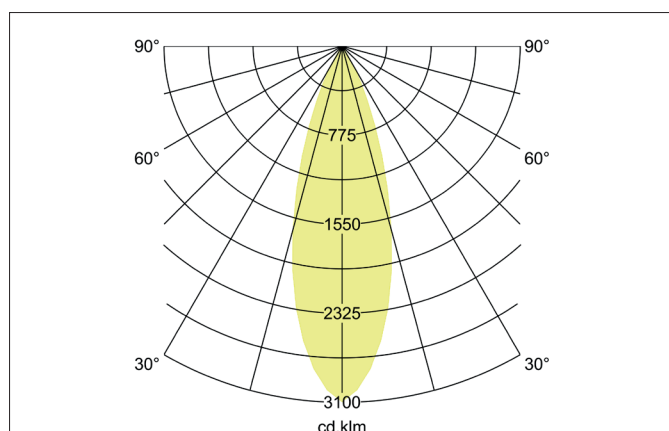

MAXI LED track spotlight

Article no. 88397173

Tender

LED track spotlight, Round. Luminaire diameter 85.0 mm, Height 263.0 mm Weight 1.257 kg, with rotationssymmetrical, deep, wide distributed light intensity.. Luminous flux 4.010 lm, Power 1 x 31,5 W, Light colour warm white, Correlated color temperature (CCT) 3.000 K, Colour rendering index CRI > 90, Housing material: Aluminium, Colour: White structure, Permissible ambient temperature (ta): -20 °C - +25 °C, Protection class (EN 61140): I, Degree of protection (DIN EN 60529): IP20. With electronic driver, on/off switchable.

Article data	
Article no.	88397173
GTIN	4251433938521
Series name	MAXI
Short description	LED track spotlight
Material	Aluminium
Colour	White
Type of surface	Structure
Shape	Round
Outer diameter	85 mm
Length	235 mm
Width	85 mm
Height	263 mm
Scope of delivery	incl. driver, switchable
Weight	1.257 kg
Conformance	CE, UKCA

MAXI LED track spotlight

Article no. 88397173

Lighting technology	
Colour temperature	3.000 K
Light colour	White
Luminous flux	4,010 lm
System efficiency	127 lm/W
Colour rendering	CRI > 90
Reflector	High-gloss
Beam angle	30°
Light sharing	Symmetric
Adjustable color temperature	No