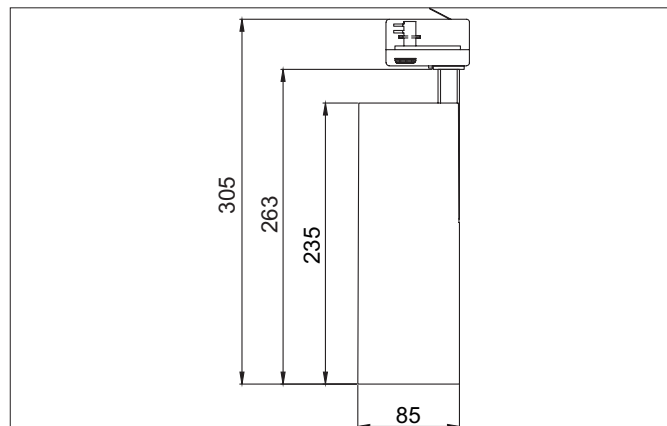

MAXI LED track spotlight

Article no. 88397173

Tender

LED track spotlight, Round. Luminaire diameter 85.0 mm, Height 263.0 mm Weight 1.257 kg, with rotationssymmetrical, deep, wide distributed light intensity.. Luminous flux 4.010 lm, Power 1 x 31,5 W, Light colour warm white, Correlated color temperature (CCT) 3.000 K, Colour rendering index CRI > 90, Housing material: Aluminium, Colour: White structure, Permissible ambient temperature (ta): -20 °C - +25 °C, Protection class (EN 61140): I, Degree of protection (DIN EN 60529): IP20. With electronic driver, on/off switchable.

Article data	
Article no.	88397173
GTIN	4251433938521
Series name	MAXI
Short description	LED track spotlight
Material	Aluminium
Colour	White
Type of surface	Structure
Shape	Round
Outer diameter	85 mm
Length	235 mm
Width	85 mm
Height	263 mm
Scope of delivery	incl. driver, switchable
Weight	1.257 kg
Conformance	CE, UKCA

MAXI LED track spotlight

Article no. 88397173

Lighting technology	
Colour temperature	3.000 K
Light colour	White
Luminous flux	4,010 lm
System efficiency	127 lm/W
Colour rendering	CRI > 90
Reflector	High-gloss
Beam angle	30°
Light sharing	Symmetric
Adjustable color temperature	No

Packing data	
Gross weight	1.431 kg
Length of packaging	335 mm
Packaging width	230 mm
Packaging height	115 mm
Disposal at end of life	This product must not be disposed of with household waste. You are obliged, to dispose of such electrical waste separately. By disposing of electrical waste and other old or defective electronics separately, you support recycling or other forms of re-use. In that way you help to take care and to avoid that harmful substances get into the environment.