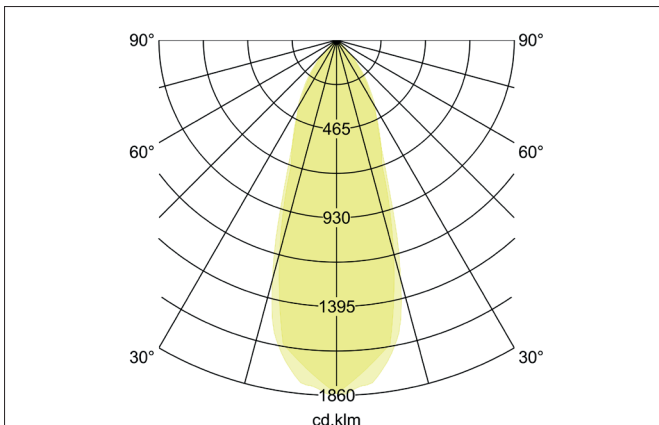

SEVEN-R LED recessed spot set, on/off switchable

Article no. 3826 1073

Light.
For Generations.**Tender**

LED recessed spot set, on/off switchable, Round. Toolless ceiling installation by installation springs. Ceiling cut-out Ø 68 mm, Installation depth 38 mm, Outer diameter 82 mm, Weight 0,218 kg. Reflector silver with rotationally symmetrical, deep, wide distributed light intensity. optimal light distribution due to a plastic, transparent cover. Luminous flux 740 lm, Power 1 x 7 W, Light colour warm white, Correlated color temperature (CCT) 2.700 K, Colour rendering index CRI > 80, Rated life time L70/B50 at 25 °C: 50.000 h, Housing material: Aluminium / Polycarbonate, Colour: White, Permissible ambient temperature (ta): -20 °C - +25 °C, Protection class (EN 61140): II, Degree of protection (DIN EN 60529): IP20, .With electronic driver, on/off switchable with integrated strain relief.

SEVEN-R LED recessed spot set, on/off switchable

Article no. 38261073

Light.
For Generations.

Article data	
Article no.	38261073
GTIN	4251433918837
Series name	SEVEN-R
Short description	LED recessed spot set, on/off switchable
Material	Aluminium / Polycarbonate
Colour	White
Type of surface	Matt
Shape	Round
Outer diameter	82 mm
Built-in diameter	68 mm
Installation depth	38 mm
Hight	3 mm
Weight	0.218 kg
stamp	MM, UKCA

Lighting technology	
Colour temperature	2.700 K
Light colour	White
Light output	Direct
Luminous flux	740 lm
System efficiency	106 lm/W
Colour rendering	CRI > 80
Reflector	High-gloss
Reflector colour	silver
Beam angle	38°
Light sharing	Symmetric
Adjustable color temperature	No