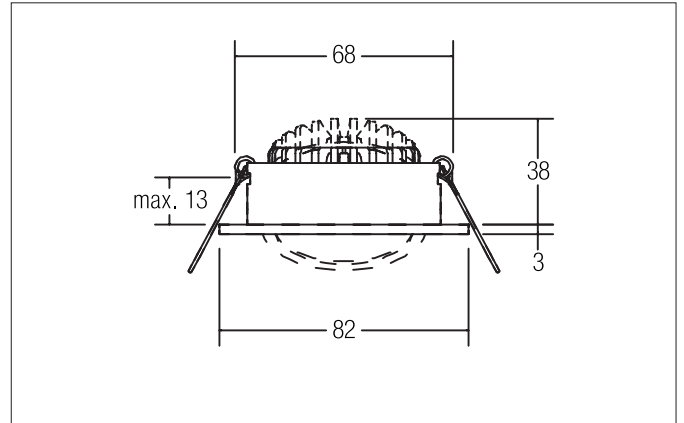

SEVEN-R LED recessed spot set, on/off switchable

Article no. 3826 1073

Light.
For Generations.**Tender**

LED recessed spot set, on/off switchable, Round. Toolless ceiling installation by installation springs. Ceiling cut-out Ø 68 mm, Installation depth 38 mm, Outer diameter 82 mm, Weight 0,218 kg. Reflector silver with rotationally symmetrical, deep, wide distributed light intensity. optimal light distribution due to a plastic, transparent cover. Luminous flux 740 lm, Power 1 x 7 W, Light colour warm white, Correlated color temperature (CCT) 2.700 K, Colour rendering index CRI > 80, Rated life time L70/B50 at 25 °C: 50.000 h, Housing material: Aluminium / Polycarbonate, Colour: White, Permissible ambient temperature (ta): -20 °C - +25 °C, Protection class (EN 61140): II, Degree of protection (DIN EN 60529): IP20, .With electronic driver, on/off switchable with integrated strain relief.

Product Benefits

- Round recessed spotlight made of solid aluminum with polycarbonate cover.
- Easy and tool-free mounting.
- CRI > 80.
- Low mounting depth 38 mm, diameter 82 mm, Ceiling cut-out 68 mm.
- Ceiling thickness maximum 13 mm.
- Large article variance with regard to housing color and color temperature.
- Switchable set - alternatively available in version for 350 mA and as dimmable (trailing-edge phase dimmer) set available.
- Alternatively available in square design.

SEVEN-R LED recessed spot set, on/off switchable

Article no. 38261073

Light.
For Generations.

Article data	
Article no.	38261073
GTIN	4251433918837
Series name	SEVEN-R
Short description	LED recessed spot set, on/off switchable
Material	Aluminium / Polycarbonate
Colour	White
Type of surface	Matt
Shape	Round
Outer diameter	82 mm
Built-in diameter	68 mm
Installation depth	38 mm
Hight	3 mm
Weight	0.218 kg
stamp	MM, UKCA