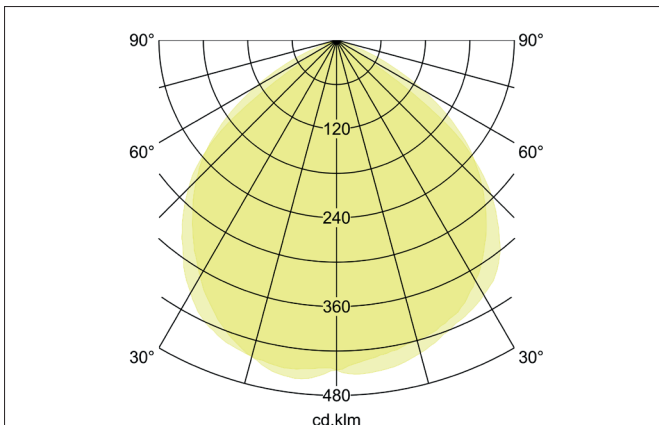

CORE LED recessed wallwasher

Article no. 88687183

Light.
For Generations.**Tender**

LED recessed wallwasher CORE, Square. Ceiling cut-out L x W 224 x 122 mm, Installation depth 90 mm, Length 235 mm, Width 145 mm, Weight 1,141 kg, with rotationssymmetrical, deep, wide distributed light intensity. optimal light distribution due to a glass transparent cover. Luminous flux 3.880 lm, Power 1 x 45 W, System Efficiency 86 lm/W, Light colour warm white, Correlated color temprature (CCT) 3.000 K, Colour rendering index CRI > 80, Housing material: Aluminium / Glass, Colour: Black structure, Permissible ambient temperature (ta): -20 °C - +25 °C, Protection class (EN 61140): II, Degree of protection (DIN EN 60529): IP20. With electronic driver, on/off switchable.

Article data	
Article no.	88687183
GTIN	4251433900269
Series name	CORE
Short description	LED recessed wallwasher
Material	Aluminium / Glass
Colour	Black
Type of surface	Structure
Shape	Square
Built-in width	122 mm
Built-in length	224 mm
Installation depth	90 mm
Length	235 mm
Width	145 mm
Weight	1.141 kg

CORE LED recessed wallwasher

Article no. 88687183

Light.
For Generations.

Lighting technology	
Colour temperature	3.000 K
Light colour	White
Light output	Direct
Luminous flux	3,880 lm
System efficiency	86 lm/W
Colour rendering	CRI > 80
Reflector	High-gloss
Beam angle	110°
Light sharing	Symmetric