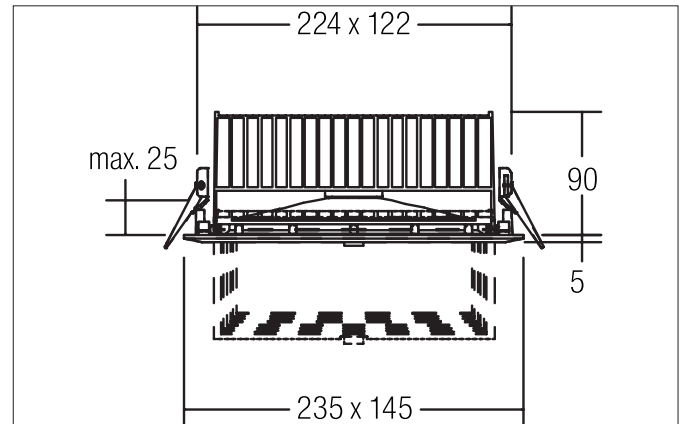

CORE LED recessed wallwasher

Article no. 88687183

Light.
For Generations.**Tender**

LED recessed wallwasher CORE, Square. Ceiling cut-out L x W 224 x 122 mm, Installation depth 90 mm, Length 235 mm, Width 145 mm, Weight 1,141 kg, with rotationssymmetrical, deep, wide distributed light intensity. optimal light distribution due to a glass transparent cover. Luminous flux 3.880 lm, Power 1 x 45 W, System Efficiency 86 lm/W, Light colour warm white, Correlated color temprature (CCT) 3.000 K, Colour rendering index CRI > 80, Housing material: Aluminium / Glass, Colour: Black structure, Permissible ambient temperature (ta): -20 °C - +25 °C, Protection class (EN 61140): II, Degree of protection (DIN EN 60529): IP20. With electronic driver, on/off switchable.

Article data	
Article no.	88687183
GTIN	4251433900269
Series name	CORE
Short description	LED recessed wallwasher
Material	Aluminium / Glass
Colour	Black
Type of surface	Structure
Shape	Square
Built-in width	122 mm
Built-in length	224 mm
Installation depth	90 mm
Length	235 mm
Width	145 mm
Weight	1.141 kg

CORE LED recessed wallwasher

Article no. 88687183

Light.
For Generations.

Lighting technology	
Colour temperature	3.000 K
Light colour	White
Light output	Direct
Luminous flux	3,880 lm
System efficiency	86 lm/W
Colour rendering	CRI > 80
Reflector	High-gloss
Beam angle	110°
Light sharing	Symmetric

Packing data	
Gross weight	1.422 kg
Length of packaging	280 mm
Packaging width	185 mm
Packaging height	155 mm
Disposal at end of life	This product must not be disposed of with household waste. You are obliged, to dispose of such electrical waste separately. By disposing of electrical waste and other old or defective electronics separately, you support recycling or other forms of re-use. In that way you help to take care and to avoid that harmful substances get into the environment.