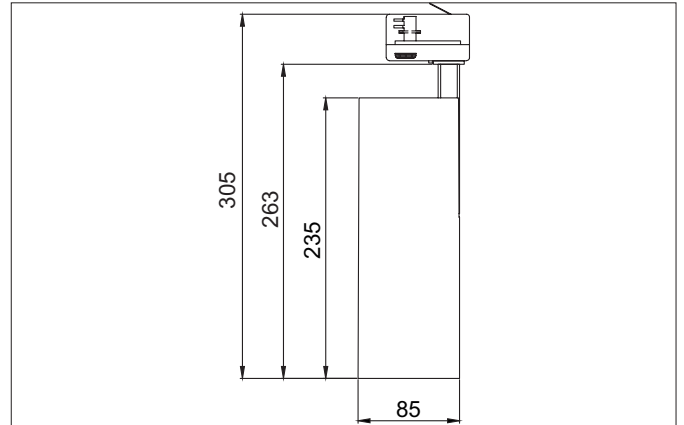

MAXI LED track spotlight

Article no. 88397175

Light.
For Generations.**Tender**

LED track spotlight, Round. Luminaire diameter 85.0 mm, Height 263.0 mm Weight 1.269 kg, with rotationssymmetrical, deep, wide distributed light intensity. Luminous flux 3.990 lm, Power 1 x 31,5 W, Light colour neutral white, Correlated color temperature (CCT) 3.500 K, Colour rendering index CRI > 90, Housing material: Aluminium, Colour: White structure, Permissible ambient temperature (ta): -20 °C - +25 °C, Protection class (EN 61140): I, Degree of protection (DIN EN 60529): IP20, .With electronic driver, on/off switchable.

Article data	
Article no.	88397175
GTIN	4251433938590
Series name	MAXI
Short description	LED track spotlight
Material	Aluminium
Colour	White
Type of surface	Structure
Shape	Round
Outer diameter	85 mm
Length	235 mm
Width	85 mm
Height	263 mm
Scope of delivery	incl. driver, switchable
Weight	1.269 kg

MAXI LED track spotlight

Article no. 88397175

Light.
For Generations.

Lighting technology	
Colour temperature	3.500 K
Light colour	White
Luminous flux	3,990 lm
System efficiency	127 lm/W
Colour rendering	CRI > 90
Reflector	High-gloss
Beam angle	30°
Light sharing	Symmetric
Adjustable color temperature	No

Packing data	
Gross weight	1.395 kg
Length of packaging	300 mm
Packaging width	200 mm
Packaging height	150 mm
Disposal at end of life	This product must not be disposed of with household waste. You are obliged, to dispose of such electrical waste separately. By disposing of electrical waste and other old or defective electronics separately, you support recycling or other forms of re-use. In that way you help to take care and to avoid that harmful substances get into the environment.