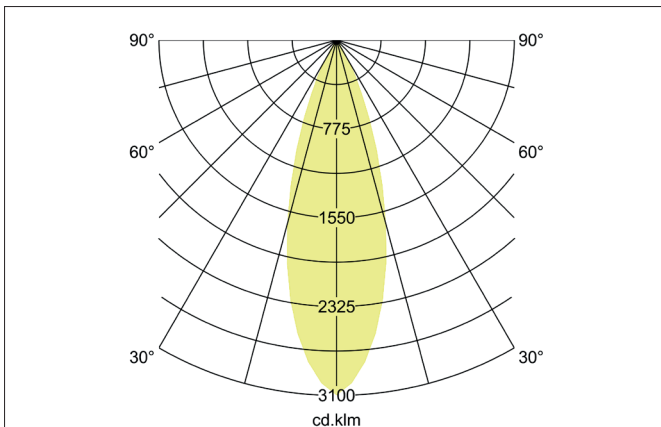

MAXI LED track spotlight

Article no. 88397175

Light.
For Generations.**Tender**

LED track spotlight, Round. Luminaire diameter 85.0 mm, Height 263.0 mm Weight 1.269 kg, with rotationssymmetrical, deep, wide distributed light intensity. Luminous flux 3.990 lm, Power 1 x 31,5 W, Light colour neutral white, Correlated color temperature (CCT) 3.500 K, Colour rendering index CRI > 90, Housing material: Aluminium, Colour: White structure, Permissible ambient temperature (ta): -20 °C - +25 °C, Protection class (EN 61140): I, Degree of protection (DIN EN 60529): IP20, .With electronic driver, on/off switchable.

Article data	
Article no.	88397175
GTIN	4251433938590
Series name	MAXI
Short description	LED track spotlight
Material	Aluminium
Colour	White
Type of surface	Structure
Shape	Round
Outer diameter	85 mm
Length	235 mm
Width	85 mm
Height	263 mm
Scope of delivery	incl. driver, switchable
Weight	1.269 kg

MAXI LED track spotlight

Article no. 88397175

Light.
For Generations.

Lighting technology	
Colour temperature	3.500 K
Light colour	White
Luminous flux	3,990 lm
System efficiency	127 lm/W
Colour rendering	CRI > 90
Reflector	High-gloss
Beam angle	30°
Light sharing	Symmetric
Adjustable color temperature	No