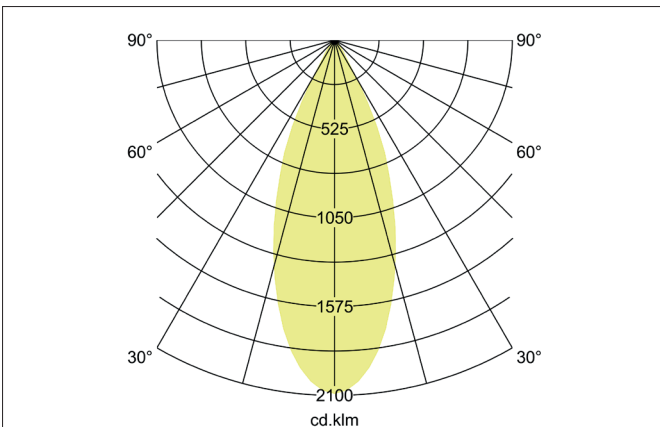

ADAPT LED recessed downlight set, on/off switchable
 Article no. 38371153

Light.
 For Generations.

Tender
 LED recessed downlight set, on/off switchable, Round. Toolless ceiling installation by leaf spring. Ceiling cut-out Ø 56 mm, Installation depth 14 mm, Outer diameter 91 mm, Weight 0,173 kg, Reflector silver with rotationssymmetrical, deep, wide distributed light intensity. optimal light distribution due to a plastic, transparent cover. Luminous flux 440 lm, Power 1 x 3 W, Light colour warm white, Correlated color temperature (CCT) 3.000 K, Colour rendering index CRI > 80, Rated life time L70/B50 at 25 °C: 50.000 h, Housing material: Aluminium / Steel / Plastic, Colour: Nickel, Permissible ambient temperature (ta): -20 °C - +25 °C, Protection class (EN 61140): II, Degree of protection (DIN EN 60529): IP20, .With electronic driver, on/off switchable.

ADAPT LED recessed downlight set, on/off switchable

Article no. 38371153

Light.
For Generations.

Article data	
Article no.	38371153
GTIN	4251433930105
Series name	ADAPT
Short description	LED recessed downlight set, on/off switchable
Material	Aluminium / Steel / Plastic
Colour	Nickel
Type of surface	Matt
Shape	Round
Outer diameter	91 mm
Built-in diameter_min	52 mm
Built-in diameter	56 mm
Installation depth	14 mm
Hight	8 mm
Scope of delivery	Incl. built-in leaf springs for 56 mm cut-out with installation depth of 14 mm and built-in leg springs for 52 - 74 mm cut-out (enclosed for quick exchange) with installation depth of 28 mm.
Weight	0.173 kg
stamp	MM
Conformance	CE, UKCA

Lighting technology	
Colour temperature	3.000 K
Light output	Direct
Luminous flux	440 lm
System efficiency	147 lm/W
Colour rendering	CRI > 80
Reflector	High-gloss
Reflector colour	silver
Beam angle	34°
Light sharing	Symmetric
Adjustable color temperature	No