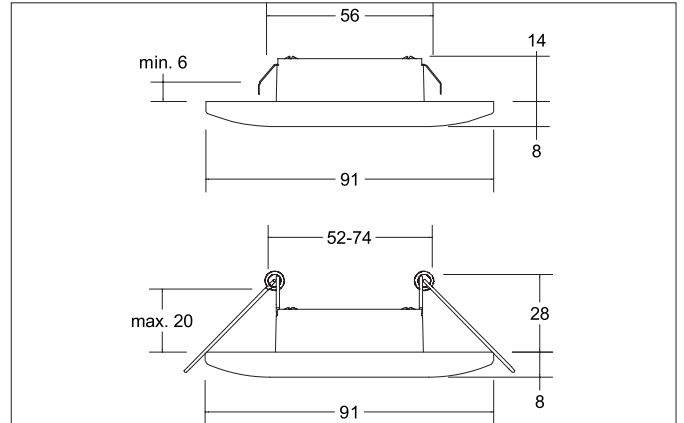

ADAPT LED recessed downlight set, on/off switchable
 Article no. 38371153

Light.
 For Generations.

Tender
 LED recessed downlight set, on/off switchable, Round. Toolless ceiling installation by leaf spring. Ceiling cut-out Ø 56 mm, Installation depth 14 mm, Outer diameter 91 mm, Weight 0,173 kg, Reflector silver with rotationssymmetrical, deep, wide distributed light intensity. optimal light distribution due to a plastic, transparent cover. Luminous flux 440 lm, Power 1 x 3 W, Light colour warm white, Correlated color temperature (CCT) 3.000 K, Colour rendering index CRI > 80, Rated life time L70/B50 at 25 °C: 50.000 h, Housing material: Aluminium / Steel / Plastic, Colour: Nickel, Permissible ambient temperature (ta): -20 °C - +25 °C, Protection class (EN 61140): II, Degree of protection (DIN EN 60529): IP20, .With electronic driver, on/off switchable.

ADAPT LED recessed downlight set, on/off switchable

Article no. 38371153

Light.
For Generations.

Article data	
Article no.	38371153
GTIN	4251433930105
Series name	ADAPT
Short description	LED recessed downlight set, on/off switchable
Material	Aluminium / Steel / Plastic
Colour	Nickel
Type of surface	Matt
Shape	Round
Outer diameter	91 mm
Built-in diameter_min	52 mm
Built-in diameter	56 mm
Installation depth	14 mm
Hight	8 mm
Scope of delivery	Incl. built-in leaf springs for 56 mm cut-out with installation depth of 14 mm and built-in leg springs for 52 - 74 mm cut-out (enclosed for quick exchange) with installation depth of 28 mm.
Weight	0.173 kg
stamp	MM
Conformance	CE, UKCA

Lighting technology	
Colour temperature	3.000 K
Light output	Direct
Luminous flux	440 lm
System efficiency	147 lm/W
Colour rendering	CRI > 80
Reflector	High-gloss
Reflector colour	silver
Beam angle	34°
Light sharing	Symmetric
Adjustable color temperature	No