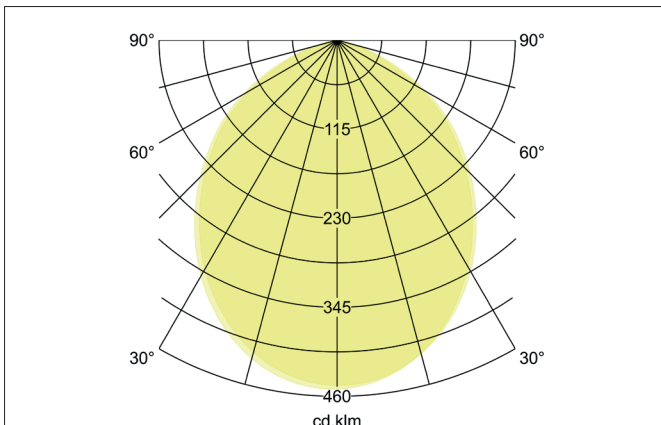

X-FLAT-S LED recessed / surface mounted downlight

Article no. 12165153

Tender

Square LED recessed / surface-mounted downlight, incl. optional surface-mounted housing, ceiling cut-out \varnothing 56 mm, installation depth 3.5 mm, length 75 mm, width 75 mm, weight 0.064 kg, with rotationally symmetrical narrow-wide beam light distribution. Cover plastic opal, rated luminous flux 185 lm, rated wattage 1 x 2.6 W, light color warm white, most similar color temperature (CCT) 3,000 K, general color rendering index CRI 81, service life L70/B50 at 25 °C: 30,000 h, housing material: aluminum / steel / plastic, color: nickel, permissible ambient temperature (ta): -20 °C - +25 °C, protection class (EN 61140): III, degree of protection (DIN EN 60529): IP20. For connection to an external control gear, which is not included with the luminaire. Dimmable depending on the control gear.

X-FLAT-S LED recessed / surface mounted downlight

Article no. 12165153

Article data	
Article no.	12165153
GTIN	4251433982357
Series name	X-FLAT-S
Short description	LED recessed / surface mounted downlight
Material	Aluminium / Steel / Plastic
Colour	Nickel
Type of surface	Matt
Shape	Square
Built-in diameter min.	56 mm
Built-in diameter	56 mm
Installation depth	3.5 mm
Length	75 mm
Width	75 mm
Hight	5.9 mm
Scope of delivery	incl. 2.000 mm connection cable
Weight	0.064 kg
stamp	MM
Conformance	CE, UKCA

Lighting technology	
Colour temperature	3.000 K
Light output	Direct
Luminous flux	185 lm
System efficiency	71 lm/W
Colour rendering	CRI 81
Reflector	Without
Beam angle	120°
Light sharing	Symmetric
Adjustable color temperature	No