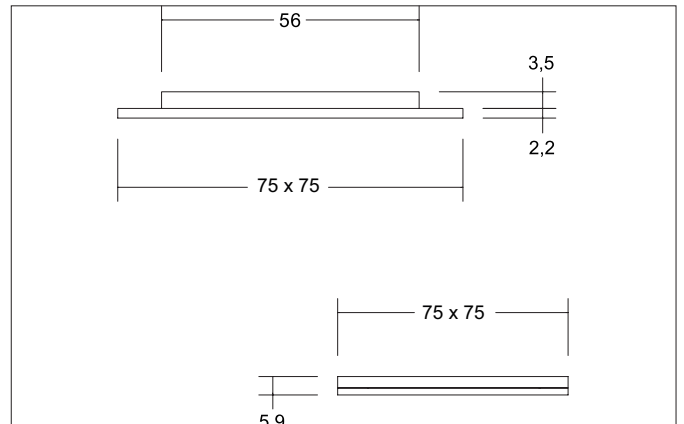

X-FLAT-S LED recessed / surface mounted downlight

Article no. 12165153

Tender

Square LED recessed / surface-mounted downlight, incl. optional surface-mounted housing, ceiling cut-out \varnothing 56 mm, installation depth 3.5 mm, length 75 mm, width 75 mm, weight 0.064 kg, with rotationally symmetrical narrow-wide beam light distribution. Cover plastic opal, rated luminous flux 185 lm, rated wattage 1 x 2.6 W, light color warm white, most similar color temperature (CCT) 3,000 K, general color rendering index CRI 81, service life L70/B50 at 25 °C: 30,000 h, housing material: aluminum / steel / plastic, color: nickel, permissible ambient temperature (ta): -20 °C - +25 °C, protection class (EN 61140): III, degree of protection (DIN EN 60529): IP20. For connection to an external control gear, which is not included with the luminaire. Dimmable depending on the control gear.

X-FLAT-S LED recessed / surface mounted downlight

Article no. 12165153

Article data	
Article no.	12165153
GTIN	4251433982357
Series name	X-FLAT-S
Short description	LED recessed / surface mounted downlight
Material	Aluminium / Steel / Plastic
Colour	Nickel
Type of surface	Matt
Shape	Square
Built-in diameter min.	56 mm
Built-in diameter	56 mm
Installation depth	3.5 mm
Length	75 mm
Width	75 mm
Hight	5.9 mm
Scope of delivery	incl. 2.000 mm connection cable
Weight	0.064 kg
stamp	MM
Conformance	CE, UKCA

X-FLAT-S LED recessed / surface mounted downlight

Article no. 12165153

Packing data	
Gross weight	0.082 kg
Length of packaging	70 mm
Packaging width	47 mm
Packaging height	81 mm
Disposal at end of life	<p>This product must not be disposed of with household waste. You are obliged, to dispose of such electrical waste separately.</p> <p>By disposing of electrical waste and other old or defective electronics separately, you support recycling or other forms of re-use. In that way you help to take care and to avoid that harmful substances get into the environment.</p>