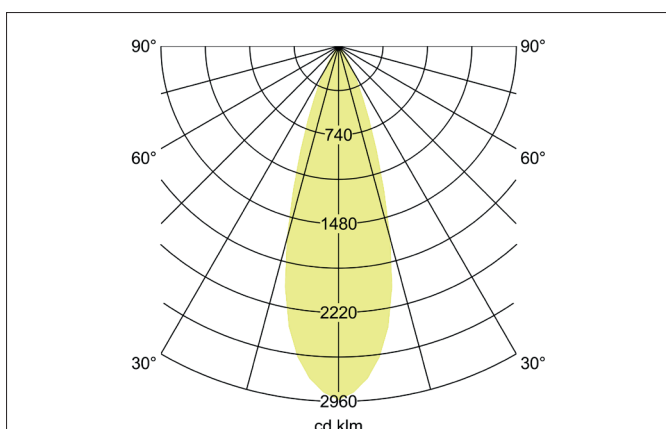

MINI LED track spotlight

Article no. 88393183

Light.
For Generations.**Tender**

LED track spotlight, Round. Luminaire diameter 71.0 mm, Height 200.0 mm Weight 0.839 kg, with rotationssymmetrical, deep, wide distributed light intensity. Luminous flux 2.880 lm, Power 1 x 23 W, Light colour warm white, Correlated color temperature (CCT) 3.000 K, Colour rendering index CRI > 90, Housing material: Aluminium, Colour: Black structure, Permissible ambient temperature (ta): -20 °C - +25 °C, Protection class (EN 61140): I, Degree of protection (DIN EN 60529): IP20, .With electronic driver, on/off switchable.

Article data	
Article no.	88393183
GTIN	4251433938781
Series name	MINI
Short description	LED track spotlight
Material	Aluminium
Colour	Black
Type of surface	Structure
Shape	Round
Outer diameter	71 mm
Length	200 mm
Width	71 mm
Height	200 mm
Scope of delivery	incl. driver, switchable
Weight	0.839 kg

MINI LED track spotlight

Article no. 88393183

Light.
For Generations.

Lighting technology	
Colour temperature	3.000 K
Light colour	White
Luminous flux	2,880 lm
System efficiency	125 lm/W
Colour rendering	CRI > 90
Reflector	High-gloss
Beam angle	36°
Light sharing	Symmetric
Adjustable color temperature	No