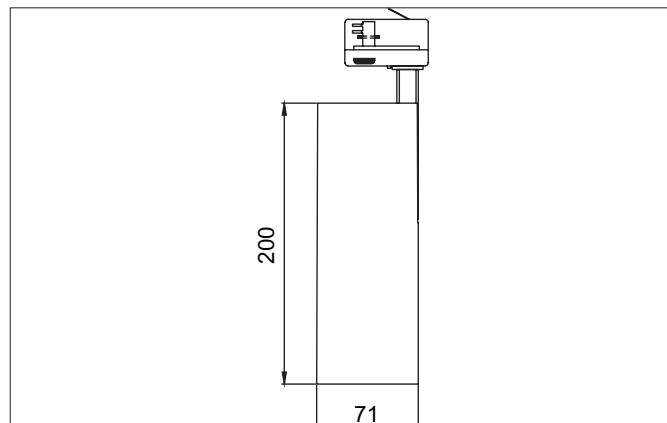

MINI LED track spotlight

Article no. 88393183

Light.
For Generations.**Tender**

LED track spotlight, Round. Luminaire diameter 71.0 mm, Height 200.0 mm Weight 0.839 kg, with rotationssymmetrical, deep, wide distributed light intensity. Luminous flux 2.880 lm, Power 1 x 23 W, Light colour warm white, Correlated color temperature (CCT) 3.000 K, Colour rendering index CRI > 90, Housing material: Aluminium, Colour: Black structure, Permissible ambient temperature (ta): -20 °C - +25 °C, Protection class (EN 61140): I, Degree of protection (DIN EN 60529): IP20, .With electronic driver, on/off switchable.

Article data	
Article no.	88393183
GTIN	4251433938781
Series name	MINI
Short description	LED track spotlight
Material	Aluminium
Colour	Black
Type of surface	Structure
Shape	Round
Outer diameter	71 mm
Length	200 mm
Width	71 mm
Height	200 mm
Scope of delivery	incl. driver, switchable
Weight	0.839 kg

MINI LED track spotlight

Article no. 88393183

Light.
For Generations.

Lighting technology	
Colour temperature	3.000 K
Light colour	White
Luminous flux	2,880 lm
System efficiency	125 lm/W
Colour rendering	CRI > 90
Reflector	High-gloss
Beam angle	36°
Light sharing	Symmetric
Adjustable color temperature	No

Packing data	
Gross weight	0.968 kg
Length of packaging	295 mm
Packaging width	120 mm
Packaging height	170 mm
Disposal at end of life	This product must not be disposed of with household waste. You are obliged, to dispose of such electrical waste separately. By disposing of electrical waste and other old or defective electronics separately, you support recycling or other forms of re-use. In that way you help to take care and to avoid that harmful substances get into the environment.