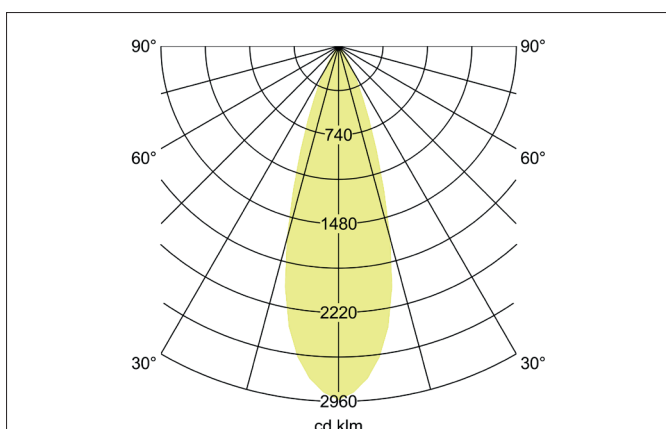

MINI LED track spotlight

Article no. 88393185

Light.
For Generations.**Tender**

LED track spotlight, Round. Luminaire diameter 71.0 mm, Height 200.0 mm Weight 0.839 kg, with rotationssymmetrical, deep, wide distributed light intensity. Luminous flux 2.880 lm, Power 1 x 23 W, Light colour neutral white, Correlated color temperature (CCT) 3.500 K, Colour rendering index CRI > 90, Housing material: Aluminium, Colour: Black structure, Permissible ambient temperature (ta): -20 °C - +25 °C, Protection class (EN 61140): I, Degree of protection (DIN EN 60529): IP20, .With electronic driver, on/off switchable.

Article data	
Article no.	88393185
GTIN	4251433938804
Series name	MINI
Short description	LED track spotlight
Material	Aluminium
Colour	Black
Type of surface	Structure
Shape	Round
Outer diameter	71 mm
Length	200 mm
Width	71 mm
Height	200 mm
Scope of delivery	incl. driver, switchable
Weight	0.839 kg

MINI LED track spotlight

Article no. 88393185

Light.
For Generations.

Lighting technology	
Colour temperature	3.500 K
Light colour	White
Luminous flux	2,880 lm
System efficiency	125 lm/W
Colour rendering	CRI > 90
Reflector	High-gloss
Beam angle	36°
Light sharing	Symmetric
Adjustable color temperature	No