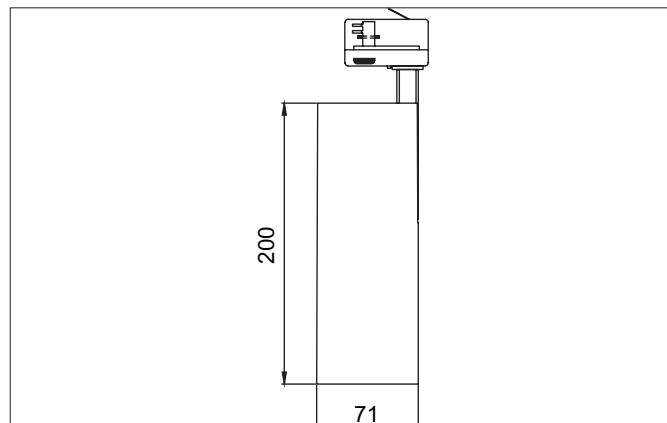

MINI LED track spotlight

Article no. 88393185

Light.
For Generations.**Tender**

LED track spotlight, Round. Luminaire diameter 71.0 mm, Height 200.0 mm Weight 0.839 kg, with rotationssymmetrical, deep, wide distributed light intensity. Luminous flux 2.880 lm, Power 1 x 23 W, Light colour neutral white, Correlated color temperature (CCT) 3.500 K, Colour rendering index CRI > 90, Housing material: Aluminium, Colour: Black structure, Permissible ambient temperature (ta): -20 °C - +25 °C, Protection class (EN 61140): I, Degree of protection (DIN EN 60529): IP20, .With electronic driver, on/off switchable.

Article data	
Article no.	88393185
GTIN	4251433938804
Series name	MINI
Short description	LED track spotlight
Material	Aluminium
Colour	Black
Type of surface	Structure
Shape	Round
Outer diameter	71 mm
Length	200 mm
Width	71 mm
Height	200 mm
Scope of delivery	incl. driver, switchable
Weight	0.839 kg

MINI LED track spotlight

Article no. 88393185

Light.
For Generations.

Lighting technology	
Colour temperature	3.500 K
Light colour	White
Luminous flux	2,880 lm
System efficiency	125 lm/W
Colour rendering	CRI > 90
Reflector	High-gloss
Beam angle	36°
Light sharing	Symmetric
Adjustable color temperature	No

Packing data	
Gross weight	0.968 kg
Length of packaging	295 mm
Packaging width	120 mm
Packaging height	170 mm
Disposal at end of life	This product must not be disposed of with household waste. You are obliged, to dispose of such electrical waste separately. By disposing of electrical waste and other old or defective electronics separately, you support recycling or other forms of re-use. In that way you help to take care and to avoid that harmful substances get into the environment.