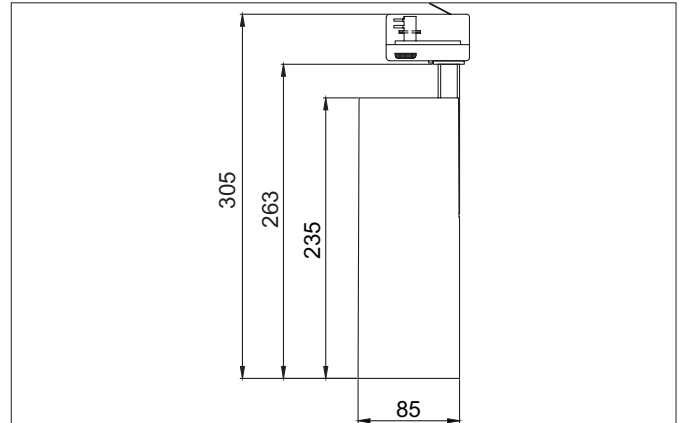

MAXI LED track spotlight
Article no. 88397183

Light.
For Generations.

Tender
LED track spotlight, Round.Luminaire diameter 85.0 mm, Hight 263.0 mm Weight 1.269 kg, with rotattionssymmetrical, deep, wide distributed light intensity.Luminous flux 4.010 lm, Power 1 x 31,5 W, Light colour warm white, Correlated color temprature (CCT) 3.000 K, Colour rendering index CRI > 90, Housing material: Aluminium, Colour: Black structure, Permissible ambient temperature (ta): -20 °C - +25 °C, Protection class (EN 61140): I, Degree of protection (DIN EN 60529): IP20, .With electronic driver, on/off switchable.

Article data	
Article no.	88397183
GTIN	4251433938576
Series name	MAXI
Short description	LED track spotlight
Material	Aluminium
Colour	Black
Type of surface	Structure
Shape	Round
Outer diameter	85 mm
Length	235 mm
Width	85 mm
Hight	263 mm
Scope of delivery	incl. driver, switchable
Weight	1.269 kg

MAXI LED track spotlight

Article no. 88397183

Light.
For Generations.

Lighting technology	
Colour temperature	3.000 K
Light colour	White
Luminous flux	4,010 lm
System efficiency	127 lm/W
Colour rendering	CRI > 90
Reflector	High-gloss
Beam angle	30°
Light sharing	Symmetric
Adjustable color temperature	No

Packing data	
Gross weight	1.395 kg
Length of packaging	300 mm
Packaging width	200 mm
Packaging height	150 mm
Disposal at end of life	This product must not be disposed of with household waste. You are obliged, to dispose of such electrical waste separately. By disposing of electrical waste and other old or defective electronics separately, you support recycling or other forms of re-use. In that way you help to take care and to avoid that harmful substances get into the environment.