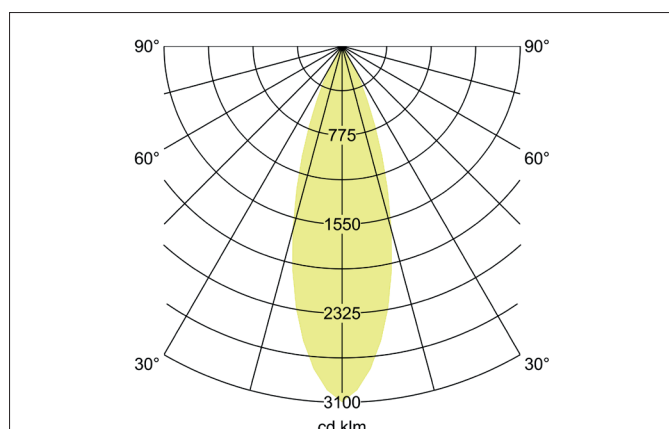

MAXI LED track spotlight

Article no. 88397183

Tender

LED track spotlight, Round. Luminaire diameter 85.0 mm, Height 263.0 mm Weight 1.259 kg, with rotationssymmetrical, deep, wide distributed light intensity.. Luminous flux 4.010 lm, Power 1 x 31,5 W, Light colour warm white, Correlated color temperature (CCT) 3.000 K, Colour rendering index CRI > 90, Housing material: Aluminium, Colour: Black structure, Permissible ambient temperature (ta): -20 °C - +25 °C, Protection class (EN 61140): I, Degree of protection (DIN EN 60529): IP20. With electronic driver, on/off switchable.

Article data	
Article no.	88397183
GTIN	4251433938576
Series name	MAXI
Short description	LED track spotlight
Material	Aluminium
Colour	Black
Type of surface	Structure
Shape	Round
Outer diameter	85 mm
Length	235 mm
Width	85 mm
Height	263 mm
Scope of delivery	incl. driver, switchable
Weight	1.259 kg
Conformance	CE, UKCA

MAXI LED track spotlight

Article no. 88397183

Lighting technology	
Colour temperature	3.000 K
Light colour	White
Luminous flux	4,010 lm
System efficiency	127 lm/W
Colour rendering	CRI > 90
Reflector	High-gloss
Beam angle	30°
Light sharing	Symmetric
Adjustable color temperature	No