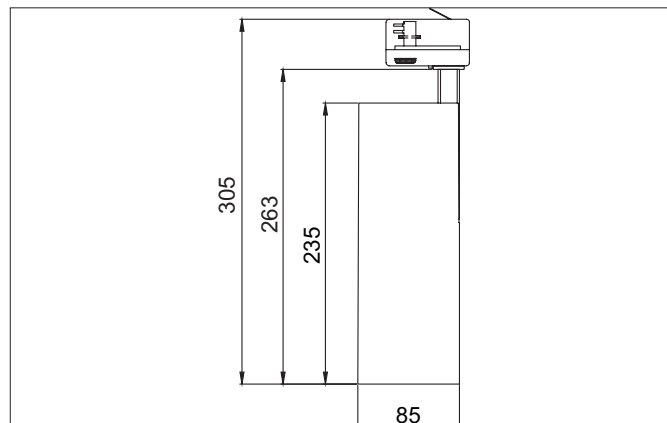

MAXI LED track spotlight

Article no. 88397183

Tender

LED track spotlight, Round. Luminaire diameter 85.0 mm, Height 263.0 mm Weight 1.259 kg, with rotationssymmetrical, deep, wide distributed light intensity.. Luminous flux 4.010 lm, Power 1 x 31,5 W, Light colour warm white, Correlated color temperature (CCT) 3.000 K, Colour rendering index CRI > 90, Housing material: Aluminium, Colour: Black structure, Permissible ambient temperature (ta): -20 °C - +25 °C, Protection class (EN 61140): I, Degree of protection (DIN EN 60529): IP20. With electronic driver, on/off switchable.

Article data	
Article no.	88397183
GTIN	4251433938576
Series name	MAXI
Short description	LED track spotlight
Material	Aluminium
Colour	Black
Type of surface	Structure
Shape	Round
Outer diameter	85 mm
Length	235 mm
Width	85 mm
Height	263 mm
Scope of delivery	incl. driver, switchable
Weight	1.259 kg
Conformance	CE, UKCA

MAXI LED track spotlight

Article no. 88397183

Lighting technology	
Colour temperature	3.000 K
Light colour	White
Luminous flux	4,010 lm
System efficiency	127 lm/W
Colour rendering	CRI > 90
Reflector	High-gloss
Beam angle	30°
Light sharing	Symmetric
Adjustable color temperature	No

Packing data	
Gross weight	1.432 kg
Length of packaging	335 mm
Packaging width	235 mm
Packaging height	115 mm
Disposal at end of life	This product must not be disposed of with household waste. You are obliged, to dispose of such electrical waste separately. By disposing of electrical waste and other old or defective electronics separately, you support recycling or other forms of re-use. In that way you help to take care and to avoid that harmful substances get into the environment.