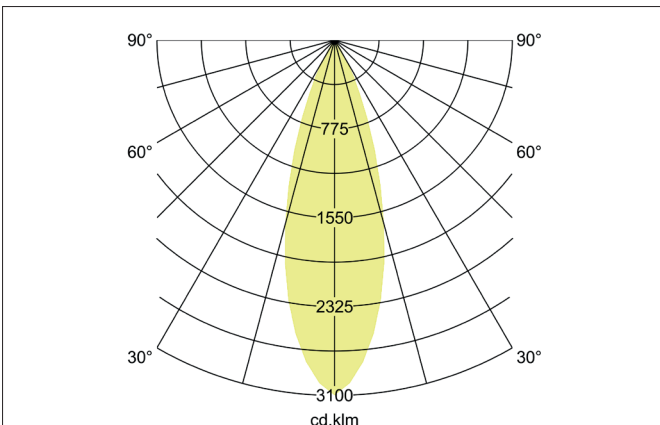

MAXI LED track spotlight
Article no. 88397183

Light.
For Generations.

Tender
LED track spotlight, Round.Luminaire diameter 85.0 mm, Hight 263.0 mm Weight 1.269 kg, with rotattionssymmetrical, deep, wide distributed light intensity.Luminous flux 4.010 lm, Power 1 x 31,5 W, Light colour warm white, Correlated color temprature (CCT) 3.000 K, Colour rendering index CRI > 90, Housing material: Aluminium, Colour: Black structure, Permissible ambient temperature (ta): -20 °C - +25 °C, Protection class (EN 61140): I, Degree of protection (DIN EN 60529): IP20, .With electronic driver, on/off switchable.

Article data	
Article no.	88397183
GTIN	4251433938576
Series name	MAXI
Short description	LED track spotlight
Material	Aluminium
Colour	Black
Type of surface	Structure
Shape	Round
Outer diameter	85 mm
Length	235 mm
Width	85 mm
Hight	263 mm
Scope of delivery	incl. driver, switchable
Weight	1.269 kg

MAXI LED track spotlight

Article no. 88397183

Light.
For Generations.

Lighting technology	
Colour temperature	3.000 K
Light colour	White
Luminous flux	4,010 lm
System efficiency	127 lm/W
Colour rendering	CRI > 90
Reflector	High-gloss
Beam angle	30°
Light sharing	Symmetric
Adjustable color temperature	No