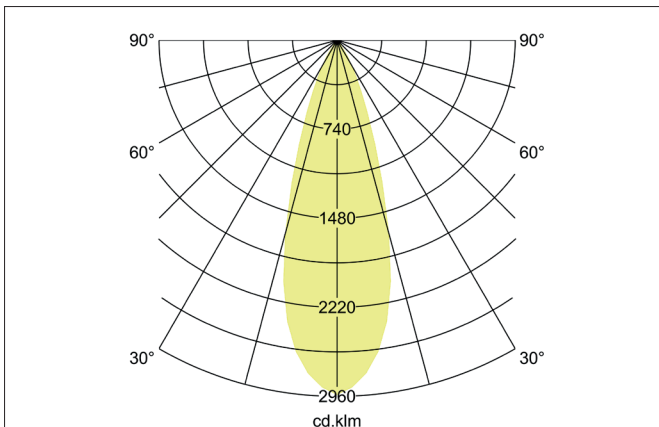

MINI LED track spotlight

Article no. 88393184

Tender

LED track spotlight, Round. Luminaire diameter 71.0 mm, Height 200.0 mm Weight 0.839 kg, with rotationssymmetrical, deep, wide distributed light intensity.. Luminous flux 2.880 lm, Power 1 x 23 W, Light colour neutral white, Correlated color temperature (CCT) 4.000 K, Colour rendering index CRI > 90, Housing material: Aluminium, Colour: Black structure, Permissible ambient temperature (ta): -20 °C - +25 °C, Protection class (EN 61140): I, Degree of protection (DIN EN 60529): IP20. With electronic driver, on/off switchable.

Article data	
Article no.	88393184
GTIN	4251433943358
Series name	MINI
Short description	LED track spotlight
Material	Aluminium
Colour	Black
Type of surface	Structure
Shape	Round
Outer diameter	71 mm
Length	200 mm
Width	71 mm
Height	200 mm
Scope of delivery	incl. driver, switchable
Weight	0.839 kg
Conformance	CE, UKCA

MINI LED track spotlight

Article no. 88393184

Lighting technology	
Colour temperature	4.000 K
Light colour	White
Luminous flux	2,880 lm
System efficiency	125 lm/W
Colour rendering	CRI > 90
Reflector	High-gloss
Beam angle	36°
Light sharing	Symmetric
Adjustable color temperature	No