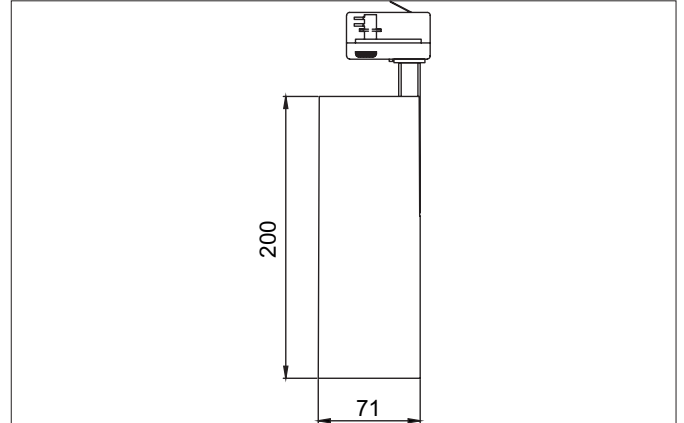

MINI LED track spotlight

Article no. 88393184

Tender

LED track spotlight, Round. Luminaire diameter 71.0 mm, Height 200.0 mm Weight 0.839 kg, with rotationssymmetrical, deep, wide distributed light intensity.. Luminous flux 2.880 lm, Power 1 x 23 W, Light colour neutral white, Correlated color temperature (CCT) 4.000 K, Colour rendering index CRI > 90, Housing material: Aluminium, Colour: Black structure, Permissible ambient temperature (ta): -20 °C - +25 °C, Protection class (EN 61140): I, Degree of protection (DIN EN 60529): IP20. With electronic driver, on/off switchable.

Article data	
Article no.	88393184
GTIN	4251433943358
Series name	MINI
Short description	LED track spotlight
Material	Aluminium
Colour	Black
Type of surface	Structure
Shape	Round
Outer diameter	71 mm
Length	200 mm
Width	71 mm
Height	200 mm
Scope of delivery	incl. driver, switchable
Weight	0.839 kg
Conformance	CE, UKCA

MINI LED track spotlight

Article no. 88393184

Lighting technology	
Colour temperature	4.000 K
Light colour	White
Luminous flux	2,880 lm
System efficiency	125 lm/W
Colour rendering	CRI > 90
Reflector	High-gloss
Beam angle	36°
Light sharing	Symmetric
Adjustable color temperature	No

Packing data	
Gross weight	0.977 kg
Length of packaging	295 mm
Packaging width	120 mm
Packaging height	170 mm
Disposal at end of life	This product must not be disposed of with household waste. You are obliged, to dispose of such electrical waste separately. By disposing of electrical waste and other old or defective electronics separately, you support recycling or other forms of re-use. In that way you help to take care and to avoid that harmful substances get into the environment.