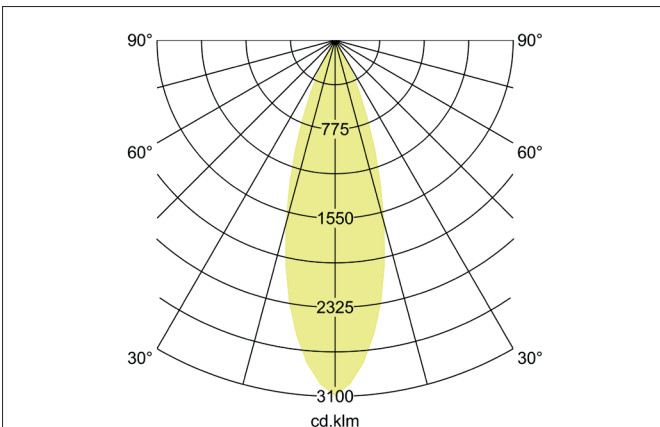

MAXI LED track spotlight
Article no. 88397185

Tender
LED track spotlight, Round.Luminaire diameter 85.0 mm, Hight 263.0 mm Weight 1.285 kg, with rotattionssymmetrical, deep, wide distributed light intensity.. Luminous flux 3.990 lm, Power 1 x 31,5 W, Light colour neutral white, Correlated color temprature (CCT) 3.500 K, Colour rendering index CRI > 90, Housing material: Aluminium, Colour: Black structure, Permissible ambient temperature (ta): -20 °C - +25 °C, Protection class (EN 61140): I, Degree of protection (DIN EN 60529): IP20. With electronic driver, on/off switchable.

Article data	
Article no.	88397185
GTIN	4251433938606
Series name	MAXI
Short description	LED track spotlight
Material	Aluminium
Colour	Black
Type of surface	Structure
Shape	Round
Outer diameter	85 mm
Length	235 mm
Width	85 mm
Hight	263 mm
Scope of delivery	incl. driver, switchable
Weight	1.285 kg
Conformance	CE, UKCA

MAXI LED track spotlight

Article no. 88397185

Lighting technology	
Colour temperature	3.500 K
Light colour	White
Luminous flux	3,990 lm
System efficiency	127 lm/W
Colour rendering	CRI > 90
Reflector	High-gloss
Beam angle	30°
Light sharing	Symmetric
Adjustable color temperature	No