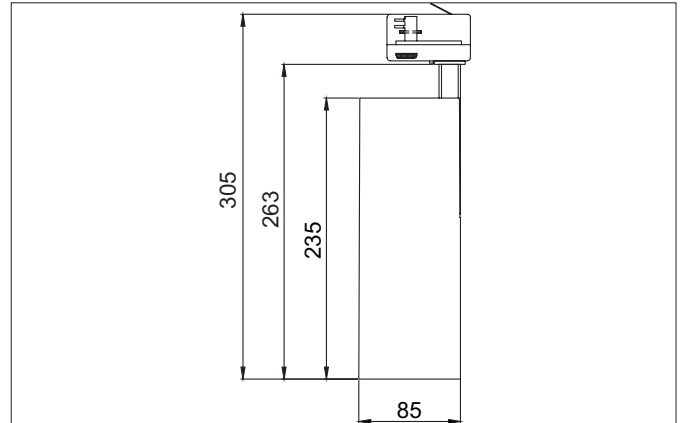

MAXI LED track spotlight
Article no. 88397185

Tender
LED track spotlight, Round.Luminaire diameter 85.0 mm, Hight 263.0 mm Weight 1.285 kg, with rotattionssymmetrical, deep, wide distributed light intensity.. Luminous flux 3.990 lm, Power 1 x 31,5 W, Light colour neutral white, Correlated color temprature (CCT) 3.500 K, Colour rendering index CRI > 90, Housing material: Aluminium, Colour: Black structure, Permissible ambient temperature (ta): -20 °C - +25 °C, Protection class (EN 61140): I, Degree of protection (DIN EN 60529): IP20. With electronic driver, on/off switchable.

Article data	
Article no.	88397185
GTIN	4251433938606
Series name	MAXI
Short description	LED track spotlight
Material	Aluminium
Colour	Black
Type of surface	Structure
Shape	Round
Outer diameter	85 mm
Length	235 mm
Width	85 mm
Hight	263 mm
Scope of delivery	incl. driver, switchable
Weight	1.285 kg
Conformance	CE, UKCA

MAXI LED track spotlight

Article no. 88397185

Lighting technology	
Colour temperature	3.500 K
Light colour	White
Luminous flux	3,990 lm
System efficiency	127 lm/W
Colour rendering	CRI > 90
Reflector	High-gloss
Beam angle	30°
Light sharing	Symmetric
Adjustable color temperature	No

Packing data	
Gross weight	1.426 kg
Length of packaging	300 mm
Packaging width	110 mm
Packaging height	175 mm
Disposal at end of life	This product must not be disposed of with household waste. You are obliged, to dispose of such electrical waste separately. By disposing of electrical waste and other old or defective electronics separately, you support recycling or other forms of re-use. In that way you help to take care and to avoid that harmful substances get into the environment.