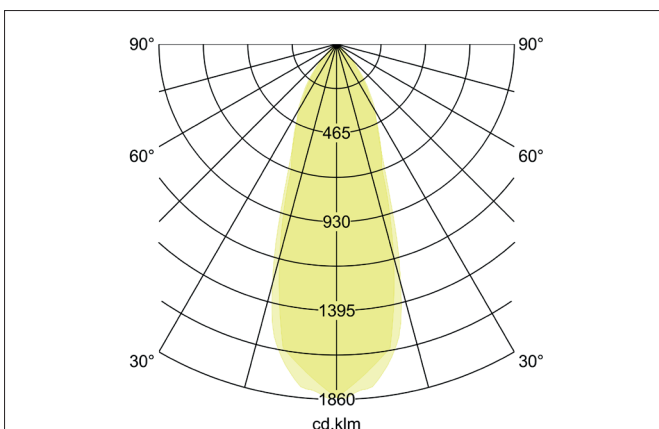

SEVEN-R LED recessed spot set, on/off switchable

Article no. 38261253

Light.
For Generations.**Tender**

LED recessed spot set, on/off switchable, Round. Toolless ceiling installation by installation springs. Ceiling cut-out \varnothing 68 mm, Installation depth 38 mm, Outer diameter 82 mm, Weight 0,218 kg. Reflector silver with rotationssymmetrical, deep, wide distributed light intensity. optimal light distribution due to a plastic, transparent cover. Luminous flux 740 lm, Power 1 x 7 W, System Efficiency 106 lm/W, Light colour warm white, Correlated color temperature (CCT) 2.700 K, Colour rendering index CRI > 80, Rated life time L70/B50 at 25 °C: 50.000 h, Housing material: Aluminium / Polycarbonate, Colour: Alu, Permissible ambient temperature (ta): -20 °C - +25 °C, Protection class (EN 61140): II, Degree of protection (DIN EN 60529): IP20, .With electronic driver, on/off switchable with integrated strain relief.

Product Benefits

- Round recessed spotlight made of solid aluminum with polycarbonate cover.
- Easy and tool-free mounting.
- CRI > 80.
- Low mounting depth 38 mm, diameter 82 mm, Ceiling cut-out 68 mm.
- Ceiling thickness maximum 13 mm.
- Large article variance with regard to housing color and color temperature.
- Switchable set - alternatively available in version for 350 mA and as dimmable (trailing-edge phase dimmer) set available.
- Alternatively available in square design.

Lighting technology	
Colour temperature	2.700 K
Light colour	White
Light output	Direct
Luminous flux	740 lm
System efficiency	106 lm/W
Colour rendering	CRI > 80
Reflector	High-gloss
Reflector colour	silver
Beam angle	38°
Light sharing	Symmetric
Adjustable color temperature	No