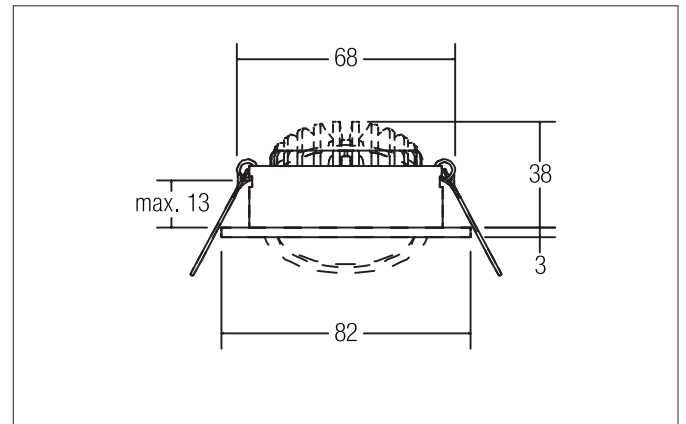

SEVEN-R LED recessed spot set, on/off switchable

Article no. 38261253

Light.
For Generations.**Tender**

LED recessed spot set, on/off switchable, Round. Toolless ceiling installation by installation springs. Ceiling cut-out \varnothing 68 mm, Installation depth 38 mm, Outer diameter 82 mm, Weight 0,218 kg. Reflector silver with rotationssymmetrical, deep, wide distributed light intensity. optimal light distribution due to a plastic, transparent cover. Luminous flux 740 lm, Power 1 x 7 W, System Efficiency 106 lm/W, Light colour warm white, Correlated color temperature (CCT) 2.700 K, Colour rendering index CRI > 80, Rated life time L70/B50 at 25 °C: 50.000 h, Housing material: Aluminium / Polycarbonate, Colour: Alu, Permissible ambient temperature (ta): -20 °C - +25 °C, Protection class (EN 61140): II, Degree of protection (DIN EN 60529): IP20, .With electronic driver, on/off switchable with integrated strain relief.

Product Benefits

- Round recessed spotlight made of solid aluminum with polycarbonate cover.
- Easy and tool-free mounting.
- CRI > 80.
- Low mounting depth 38 mm, diameter 82 mm, Ceiling cut-out 68 mm.
- Ceiling thickness maximum 13 mm.
- Large article variance with regard to housing color and color temperature.
- Switchable set - alternatively available in version for 350 mA and as dimmable (trailing-edge phase dimmer) set available.
- Alternatively available in square design.

SEVEN-R LED recessed spot set, on/off switchable

Article no. 38261253

Light.
For Generations.

Article data	
Article no.	38261253
GTIN	4251433918875
Series name	SEVEN-R
Short description	LED recessed spot set, on/off switchable
Material	Aluminium / Polycarbonate
Colour	Alu
Type of surface	Matt
Shape	Round
Outer diameter	82 mm
Built-in diameter	68 mm
Installation depth	38 mm
Hight	3 mm
Weight	0.218 kg
stamp	MM, UKCA