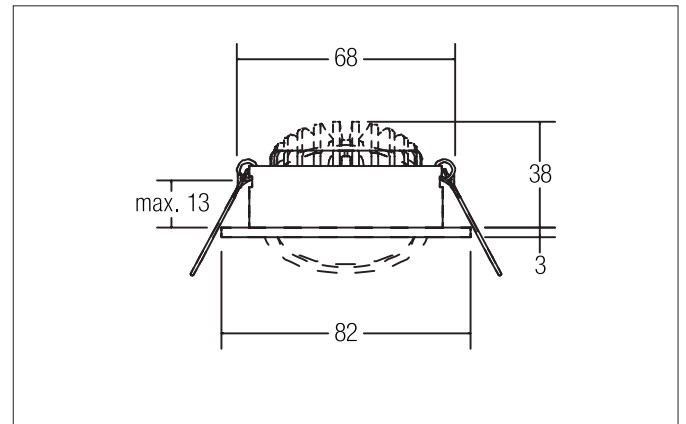

SEVEN-R LED recessed spot set, on/off switchable

Article no. 3836 1253

Light.
For Generations.**Tender**

LED recessed spot set, on/off switchable, Round. Toolless ceiling installation by installation springs. Ceiling cut-out Ø 68 mm, Installation depth 38 mm, Outer diameter 82 mm, Weight 0,149 kg. Reflector silver with rotationssymmetrical, deep, wide distributed light intensity. optimal light distribution due to a plastic, transparent cover. Luminous flux 740 lm, Power 1 x 7 W, System Efficiency 106 lm/W, Light colour warm white, Correlated color temperature (CCT) 3.000 K, Colour rendering index CRI > 80, Rated life time L70/B50 at 25 °C: 50.000 h, Housing material: Aluminium / Polycarbonate, Colour: Alu, Permissible ambient temperature (ta): -20 °C - +25 °C, Protection class (EN 61140): II, Degree of protection (DIN EN 60529): IP20, .With electronic driver, on/off switchable with integrated strain relief.

Product Benefits

- Round recessed spotlight made of solid aluminum with polycarbonate cover.
- Easy and tool-free mounting.
- CRI > 80.
- Low mounting depth 38 mm, diameter 82 mm, Ceiling cut-out 68 mm.
- Ceiling thickness maximum 13 mm.
- Large article variance with regard to housing color and color temperature.
- Switchable set - alternatively available in version for 350 mA and as dimmable (trailing-edge phase dimmer) set available.
- Alternatively available in square design.

SEVEN-R LED recessed spot set, on/off switchable

Article no. 38361253

Light.
For Generations.

Article data	
Article no.	38361253
GTIN	4251433918899
Series name	SEVEN-R
Short description	LED recessed spot set, on/off switchable
Material	Aluminium / Polycarbonate
Colour	Alu
Type of surface	Matt
Shape	Round
Outer diameter	82 mm
Built-in diameter	68 mm
Installation depth	38 mm
Hight	3 mm
Weight	0.149 kg
stamp	MM, UKCA