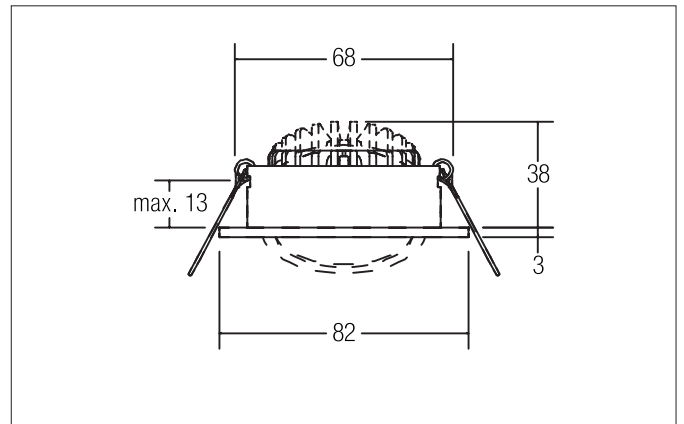

**SEVEN-R LED recessed spot set, on/off switchable**

Article no. 38361253

Light.  
For Generations.**Tender**

LED recessed spot set, on/off switchable, Round. Toolless ceiling installation by installation springs. Ceiling cut-out  $\varnothing$  68 mm, Installation depth 38 mm, Outer diameter 82 mm, Weight 0,149 kg. Reflector silver with rotationssymmetrical, deep, wide distributed light intensity. optimal light distribution due to a plastic, transparent cover. Luminous flux 740 lm, Power 1 x 7 W, Light colour warm white, Correlated color temperature (CCT) 3.000 K, Colour rendering index CRI > 80, Rated life time L70/B50 at 25 °C: 50.000 h, Housing material: Aluminium / Polycarbonate, Colour: Alu, Permissible ambient temperature (ta): -20 °C - +25 °C, Protection class (EN 61140): II, Degree of protection (DIN EN 60529): IP20, .With electronic driver, on/off switchable with integrated strain relief.

**Product Benefits**

- Round recessed spotlight made of solid aluminum with polycarbonate cover.
- Easy and tool-free mounting.
- CRI > 80.
- Low mounting depth 38 mm, diameter 82 mm, Ceiling cut-out 68 mm.
- Ceiling thickness maximum 13 mm.
- Large article variance with regard to housing color and color temperature.
- Switchable set - alternatively available in version for 350 mA and as dimmable (trailing-edge phase dimmer) set available.
- Alternatively available in square design.

**SEVEN-R LED recessed spot set, on/off switchable**

Article no. 38361253

Light.  
For Generations.

Article data	
Article no.	38361253
GTIN	4251433918899
Series name	SEVEN-R
Short description	LED recessed spot set, on/off switchable
Material	Aluminium / Polycarbonate
Colour	Alu
Type of surface	Matt
Shape	Round
Outer diameter	82 mm
Built-in diameter	68 mm
Installation depth	38 mm
Hight	3 mm
Weight	0.149 kg