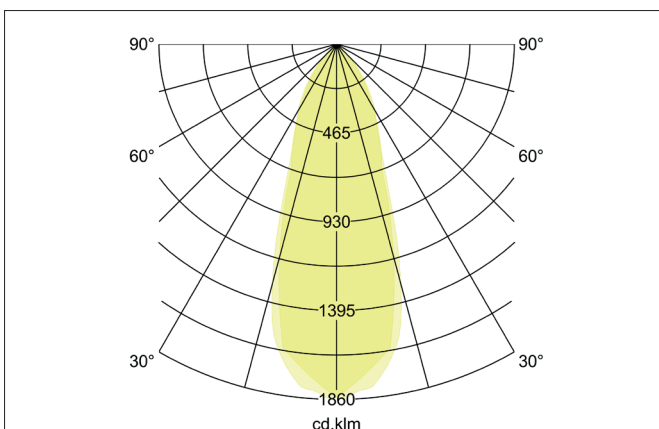

**SEVEN-R LED recessed spot set, on/off switchable**

Article no. 38361253

Light.  
For Generations.**Tender**

LED recessed spot set, on/off switchable, Round. Toolless ceiling installation by installation springs. Ceiling cut-out  $\varnothing$  68 mm, Installation depth 38 mm, Outer diameter 82 mm, Weight 0,149 kg. Reflector silver with rotationssymmetrical, deep, wide distributed light intensity. optimal light distribution due to a plastic, transparent cover. Luminous flux 740 lm, Power 1 x 7 W, Light colour warm white, Correlated color temperature (CCT) 3.000 K, Colour rendering index CRI > 80, Rated life time L70/B50 at 25 °C: 50.000 h, Housing material: Aluminium / Polycarbonate, Colour: Alu, Permissible ambient temperature (ta): -20 °C - +25 °C, Protection class (EN 61140): II, Degree of protection (DIN EN 60529): IP20, .With electronic driver, on/off switchable with integrated strain relief.

**Product Benefits**

- Round recessed spotlight made of solid aluminum with polycarbonate cover.
- Easy and tool-free mounting.
- CRI > 80.
- Low mounting depth 38 mm, diameter 82 mm, Ceiling cut-out 68 mm.
- Ceiling thickness maximum 13 mm.
- Large article variance with regard to housing color and color temperature.
- Switchable set - alternatively available in version for 350 mA and as dimmable (trailing-edge phase dimmer) set available.
- Alternatively available in square design.

Lighting technology	
Colour temperature	3.000 K
Light colour	White
Light output	Direct
Luminous flux	740 lm
System efficiency	106 lm/W
Colour rendering	CRI > 80
Reflector	High-gloss
Reflektorfarbe	silver
Beam angle	38°
Light sharing	Symmetric
Adjustable color temperature	No