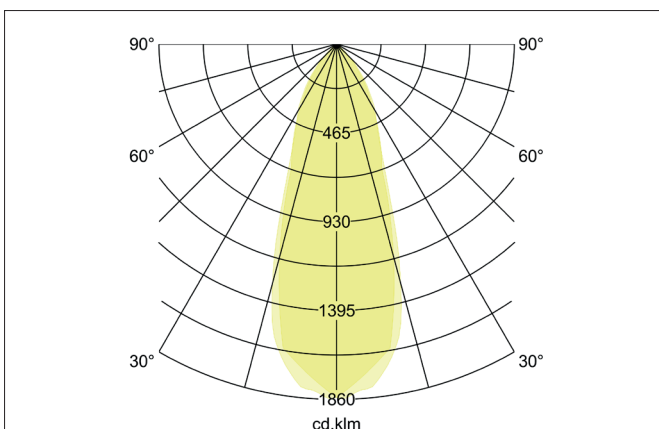

**SEVEN-R LED recessed spot set, on/off switchable**

Article no. 38361254

Light.  
For Generations.**Tender**

LED recessed spot set, on/off switchable, Round. Toolless ceiling installation by installation springs. Ceiling cut-out Ø 68 mm, Installation depth 38 mm, Outer diameter 82 mm, Weight 0,149 kg. Reflector silver with rotationssymmetrical, deep, wide distributed light intensity. optimal light distribution due to a plastic, transparent cover. Luminous flux 770 lm, Power 1 x 7 W, Light colour neutral white, Correlated color temperature (CCT) 4.000 K, Colour rendering index CRI > 80, Rated life time L70/B50 at 25 °C: 50.000 h, Housing material: Aluminium / Polycarbonate, Colour: Alu, Permissible ambient temperature (ta): -20 °C - +25 °C, Protection class (EN 61140): II, Degree of protection (DIN EN 60529): IP20, .With electronic driver, on/off switchable with integrated strain relief.

**Product Benefits**

- Round recessed spotlight made of solid aluminum with polycarbonate cover.
- Easy and tool-free mounting.
- CRI > 80.
- Low mounting depth 38 mm, diameter 82 mm, Ceiling cut-out 68 mm.
- Ceiling thickness maximum 13 mm.
- Large article variance with regard to housing color and color temperature.
- Switchable set - alternatively available in version for 350 mA and as dimmable (trailing-edge phase dimmer) set available.
- Alternatively available in square design.

Lighting technology	
Colour temperature	4.000 K
Light colour	White
Light output	Direct
Luminous flux	770 lm
System efficiency	110 lm/W
Colour rendering	CRI > 80
Reflector	High-gloss
Reflektorfarbe	silver
Beam angle	38°
Light sharing	Symmetric
Adjustable color temperature	No