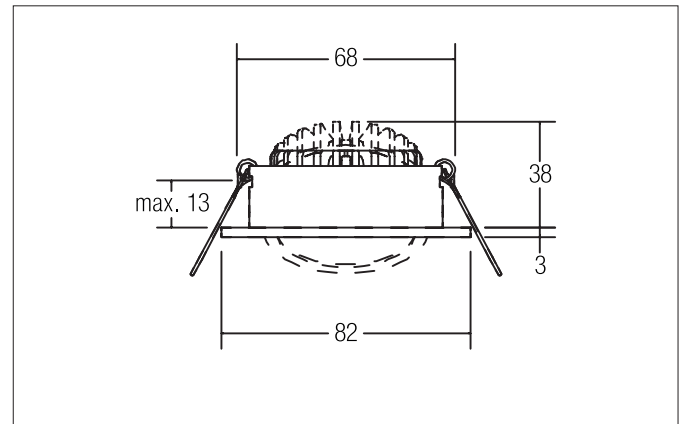

**SEVEN-R LED recessed spot set, on/off switchable**

Article no. 38361254

Light.  
For Generations.**Tender**

LED recessed spot set, on/off switchable, Round. Toolless ceiling installation by installation springs. Ceiling cut-out Ø 68 mm, Installation depth 38 mm, Outer diameter 82 mm, Weight 0,149 kg. Reflector silver with rotationssymmetrical, deep, wide distributed light intensity. optimal light distribution due to a plastic, transparent cover. Luminous flux 770 lm, Power 1 x 7 W, Light colour neutral white, Correlated color temperature (CCT) 4.000 K, Colour rendering index CRI > 80, Rated life time L70/B50 at 25 °C: 50.000 h, Housing material: Aluminium / Polycarbonate, Colour: Alu, Permissible ambient temperature (ta): -20 °C - +25 °C, Protection class (EN 61140): II, Degree of protection (DIN EN 60529): IP20, .With electronic driver, on/off switchable with integrated strain relief.

**Product Benefits**

- Round recessed spotlight made of solid aluminum with polycarbonate cover.
- Easy and tool-free mounting.
- CRI > 80.
- Low mounting depth 38 mm, diameter 82 mm, Ceiling cut-out 68 mm.
- Ceiling thickness maximum 13 mm.
- Large article variance with regard to housing color and color temperature.
- Switchable set - alternatively available in version for 350 mA and as dimmable (trailing-edge phase dimmer) set available.
- Alternatively available in square design.

**SEVEN-R LED recessed spot set, on/off switchable**

Article no. 38361254

Light.  
For Generations.

Article data	
Article no.	38361254
GTIN	4251433928126
Series name	SEVEN-R
Short description	LED recessed spot set, on/off switchable
Material	Aluminium / Polycarbonate
Colour	Alu
Type of surface	Matt
Shape	Round
Outer diameter	82 mm
Built-in diameter	68 mm
Installation depth	38 mm
Hight	3 mm
Weight	0.149 kg