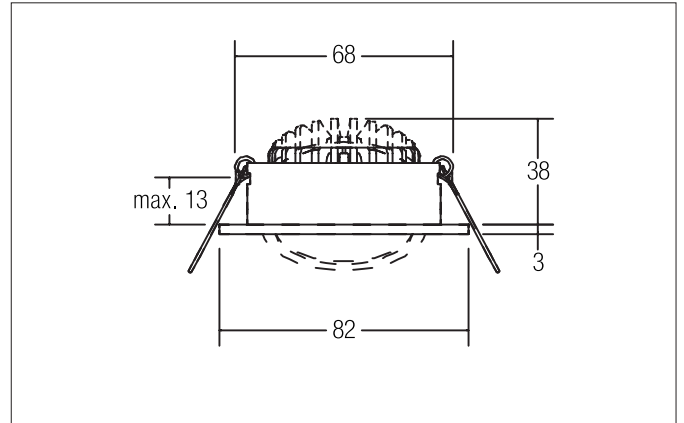

SEVEN-R LED recessed spot set, on/off switchable

Article no. 38261633

Light.
For Generations.**Tender**

LED recessed spot set, on/off switchable, Round. Toolless ceiling installation by installation springs. Ceiling cut-out \varnothing 68 mm, Installation depth 38 mm, Outer diameter 82 mm, Weight 0,218 kg, Reflector silver with rotationssymmetrical, deep, wide distributed light intensity. optimal light distribution due to a plastic, transparent cover. Luminous flux 740 lm, Power 1 x 7 W, System Efficiency 106 lm/W, Light colour warm white, Correlated color temperature (CCT) 2.700 K, Colour rendering index CRI > 80, Rated life time L70/B50 at 25 °C: 50.000 h, Housing material: Aluminium / Polycarbonate, Colour: Champagne, Permissible ambient temperature (ta): -20 °C - +25 °C, Protection class (EN 61140): II, Degree of protection (DIN EN 60529): IP20, .With electronic driver, on/off switchable with integrated strain relief.

Product Benefits

- Round recessed spotlight made of solid aluminum with polycarbonate cover.
- Easy and tool-free mounting.
- CRI > 80.
- Low mounting depth 38 mm, diameter 82 mm, Ceiling cut-out 68 mm.
- Ceiling thickness maximum 13 mm.
- Large article variance with regard to housing color and color temperature.
- Switchable set - alternatively available in version for 350 mA and as dimmable (trailing-edge phase dimmer) set available.
- Alternatively available in square design.

SEVEN-R LED recessed spot set, on/off switchable

Article no. 38261633

Light.
For Generations.

Article data	
Article no.	38261633
GTIN	4251433918851
Series name	SEVEN-R
Short description	LED recessed spot set, on/off switchable
Material	Aluminium / Polycarbonate
Colour	Champagne
Type of surface	Matt
Shape	Round
Outer diameter	82 mm
Built-in diameter	68 mm
Installation depth	38 mm
Hight	3 mm
Weight	0.218 kg
stamp	MM, UKCA