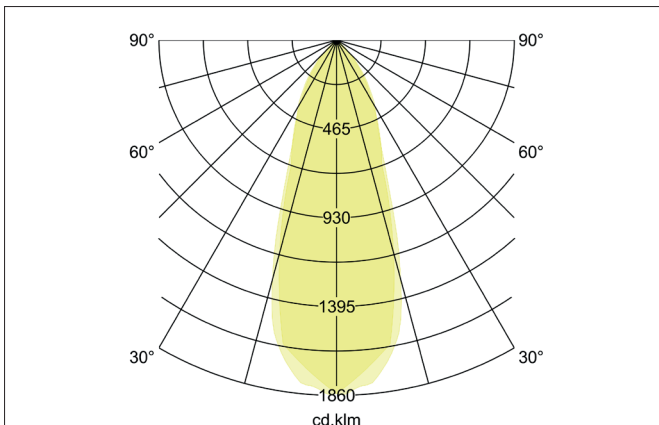

SEVEN-R LED recessed spot set, on/off switchable

Article no. 38261633

Light.
For Generations.**Tender**

LED recessed spot set, on/off switchable, Round. Toolless ceiling installation by installation springs. Ceiling cut-out \varnothing 68 mm, Installation depth 38 mm, Outer diameter 82 mm, Weight 0,218 kg, Reflector silver with rotationssymmetrical, deep, wide distributed light intensity. optimal light distribution due to a plastic, transparent cover. Luminous flux 740 lm, Power 1 x 7 W, System Efficiency 106 lm/W, Light colour warm white, Correlated color temperature (CCT) 2.700 K, Colour rendering index CRI > 80, Rated life time L70/B50 at 25 °C: 50.000 h, Housing material: Aluminium / Polycarbonate, Colour: Champagne, Permissible ambient temperature (ta): -20 °C - +25 °C, Protection class (EN 61140): II, Degree of protection (DIN EN 60529): IP20, .With electronic driver, on/off switchable with integrated strain relief.

SEVEN-R LED recessed spot set, on/off switchable

Article no. 38261633

Light.
For Generations.

Article data	
Article no.	38261633
GTIN	4251433918851
Series name	SEVEN-R
Short description	LED recessed spot set, on/off switchable
Material	Aluminium / Polycarbonate
Colour	Champagne
Type of surface	Matt
Shape	Round
Outer diameter	82 mm
Built-in diameter	68 mm
Installation depth	38 mm
Hight	3 mm
Weight	0.218 kg
stamp	MM, UKCA

Lighting technology	
Colour temperature	2.700 K
Light colour	White
Light output	Direct
Luminous flux	740 lm
System efficiency	106 lm/W
Colour rendering	CRI > 80
Reflector	High-gloss
Reflector colour	silver
Beam angle	38°
Light sharing	Symmetric
Adjustable color temperature	No