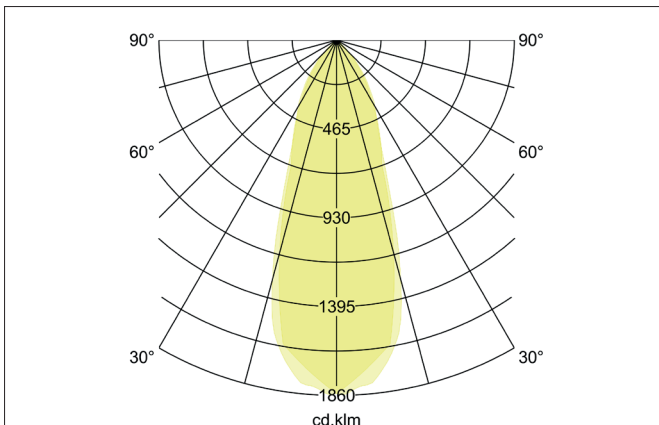

SEVEN-R LED recessed spot set, on/off switchable
Article no. 3836 1633

Light.
For Generations.

Tender

LED recessed spot set, on/off switchable, Round. Toolless ceiling installation by installation springs. Ceiling cut-out \varnothing 68 mm, Installation depth 38 mm, Outer diameter 82 mm, Weight 0,149 kg, Reflector silver with rotationssymmetrical, deep, wide distributed light intensity. optimal light distribution due to a plastic, transparent cover. Luminous flux 740 lm, Power 1 x 7 W, System Efficiency 106 lm/W, Light colour warm white, Correlated color temperature (CCT) 3.000 K, Colour rendering index CRI > 80, Rated life time L70/B50 at 25 °C: 50.000 h, Housing material: Aluminium / Polycarbonate, Colour: Champagne, Permissible ambient temperature (ta): -20 °C - +25 °C, Protection class (EN 61140): II, Degree of protection (DIN EN 60529): IP20, .With electronic driver, on/off switchable with integrated strain relief.

SEVEN-R LED recessed spot set, on/off switchable

Article no. 38361633

Light.
For Generations.

Article data	
Article no.	38361633
GTIN	4251433918905
Series name	SEVEN-R
Short description	LED recessed spot set, on/off switchable
Material	Aluminium / Polycarbonate
Colour	Champagne
Type of surface	Matt
Shape	Round
Outer diameter	82 mm
Built-in diameter	68 mm
Installation depth	38 mm
Hight	3 mm
Weight	0.149 kg
stamp	MM, UKCA

Lighting technology	
Colour temperature	3.000 K
Light colour	White
Light output	Direct
Luminous flux	740 lm
System efficiency	106 lm/W
Colour rendering	CRI > 80
Reflector	High-gloss
Reflector colour	silver
Beam angle	38°
Light sharing	Symmetric
Adjustable color temperature	No