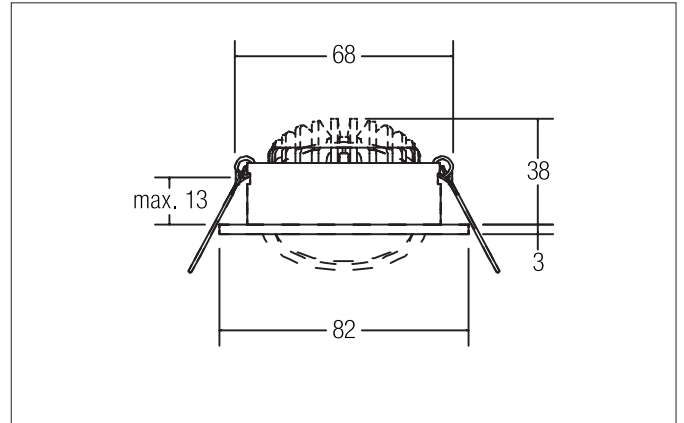

SEVEN-R LED recessed spot set, on/off switchable
Article no. 3836 1633

Light.
For Generations.

Tender

LED recessed spot set, on/off switchable, Round. Toolless ceiling installation by installation springs. Ceiling cut-out \varnothing 68 mm, Installation depth 38 mm, Outer diameter 82 mm, Weight 0,149 kg, Reflector silver with rotationssymmetrical, deep, wide distributed light intensity. optimal light distribution due to a plastic, transparent cover. Luminous flux 740 lm, Power 1 x 7 W, System Efficiency 106 lm/W, Light colour warm white, Correlated color temperature (CCT) 3.000 K, Colour rendering index CRI > 80, Rated life time L70/B50 at 25 °C: 50.000 h, Housing material: Aluminium / Polycarbonate, Colour: Champagne, Permissible ambient temperature (ta): -20 °C - +25 °C, Protection class (EN 61140): II, Degree of protection (DIN EN 60529): IP20, .With electronic driver, on/off switchable with integrated strain relief.

Product Benefits

- Round recessed spotlight made of solid aluminum with polycarbonate cover.
- Easy and tool-free mounting.
- CRI > 80.
- Low mounting depth 38 mm, diameter 82 mm, Ceiling cut-out 68 mm.
- Ceiling thickness maximum 13 mm.
- Large article variance with regard to housing color and color temperature.
- Switchable set - alternatively available in version for 350 mA and as dimmable (trailing-edge phase dimmer) set available.
- Alternatively available in square design.

SEVEN-R LED recessed spot set, on/off switchable

Article no. 38361633

Light.
For Generations.

Article data	
Article no.	38361633
GTIN	4251433918905
Series name	SEVEN-R
Short description	LED recessed spot set, on/off switchable
Material	Aluminium / Polycarbonate
Colour	Champagne
Type of surface	Matt
Shape	Round
Outer diameter	82 mm
Built-in diameter	68 mm
Installation depth	38 mm
Hight	3 mm
Weight	0.149 kg
stamp	MM, UKCA