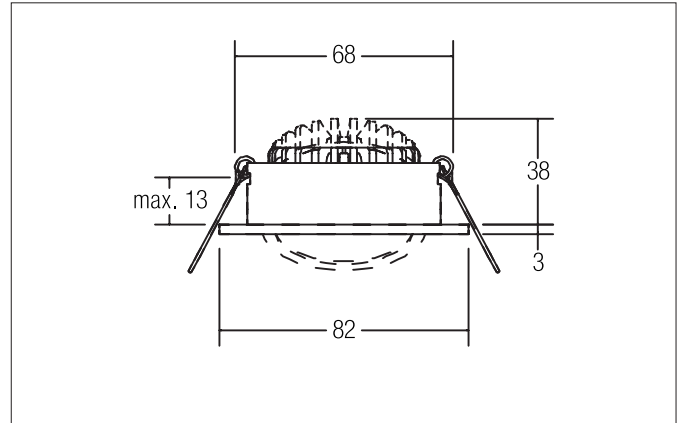

SEVEN-R LED recessed spot set, on/off switchable

Article no. 38261643

Light.
For Generations.

Tender

LED recessed spot set, on/off switchable, Round. Toolless ceiling installation by installation springs. Ceiling cut-out Ø 68 mm, Installation depth 38 mm, Outer diameter 82 mm, Weight 0,218 kg. Reflector silver with rotationssymmetrical, deep, wide distributed light intensity. optimal light distribution due to a plastic, transparent cover. Luminous flux 740 lm, Power 1 x 7 W, System Efficiency 106 lm/W, Light colour warm white, Correlated color temperature (CCT) 2.700 K, Colour rendering index CRI > 80, Rated life time L70/B50 at 25 °C: 50.000 h, Housing material: Aluminium / Polycarbonate, Colour: Titanium, Permissible ambient temperature (ta): -20 °C - +25 °C, Protection class (EN 61140): II, Degree of protection (DIN EN 60529): IP20, .With electronic driver, on/off switchable with integrated strain relief.

Product Benefits

- Round recessed spotlight made of solid aluminum with polycarbonate cover.
- Easy and tool-free mounting.
- CRI > 80.
- Low mounting depth 38 mm, diameter 82 mm, Ceiling cut-out 68 mm.
- Ceiling thickness maximum 13 mm.
- Large article variance with regard to housing color and color temperature.
- Switchable set - alternatively available in version for 350 mA and as dimmable (trailing-edge phase dimmer) set available.
- Alternatively available in square design.

SEVEN-R LED recessed spot set, on/off switchable

Article no. 38261643

Light.
For Generations.

Article data	
Article no.	38261643
GTIN	4251433918868
Series name	SEVEN-R
Short description	LED recessed spot set, on/off switchable
Material	Aluminium / Polycarbonate
Colour	Titanium
Type of surface	Matt
Shape	Round
Outer diameter	82 mm
Built-in diameter	68 mm
Installation depth	38 mm
Hight	3 mm
Weight	0.218 kg
stamp	MM, UKCA