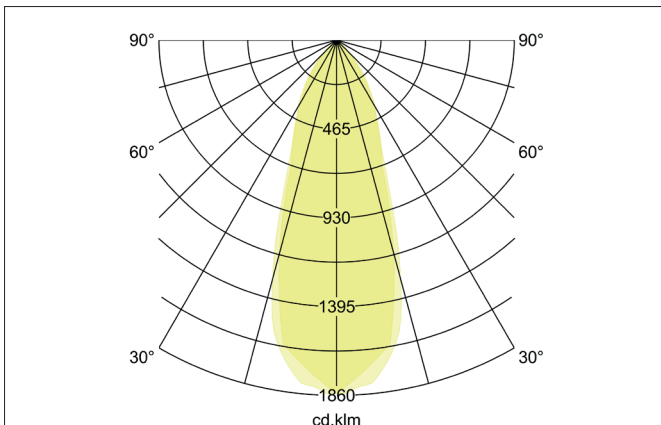

SEVEN-R LED recessed spot set, on/off switchable

Article no. 38261643

Light.
For Generations.

Tender

LED recessed spot set, on/off switchable, Round. Toolless ceiling installation by installation springs. Ceiling cut-out Ø 68 mm, Installation depth 38 mm, Outer diameter 82 mm, Weight 0,218 kg. Reflector silver with rotationssymmetrical, deep, wide distributed light intensity. optimal light distribution due to a plastic, transparent cover. Luminous flux 740 lm, Power 1 x 7 W, System Efficiency 106 lm/W, Light colour warm white, Correlated color temperature (CCT) 2.700 K, Colour rendering index CRI > 80, Rated life time L70/B50 at 25 °C: 50.000 h, Housing material: Aluminium / Polycarbonate, Colour: Titanium, Permissible ambient temperature (ta): -20 °C - +25 °C, Protection class (EN 61140): II, Degree of protection (DIN EN 60529): IP20, .With electronic driver, on/off switchable with integrated strain relief.

SEVEN-R LED recessed spot set, on/off switchable

Article no. 38261643

Light.
For Generations.

Article data	
Article no.	38261643
GTIN	4251433918868
Series name	SEVEN-R
Short description	LED recessed spot set, on/off switchable
Material	Aluminium / Polycarbonate
Colour	Titanium
Type of surface	Matt
Shape	Round
Outer diameter	82 mm
Built-in diameter	68 mm
Installation depth	38 mm
Hight	3 mm
Weight	0.218 kg
stamp	MM, UKCA

Lighting technology	
Colour temperature	2.700 K
Light colour	White
Light output	Direct
Luminous flux	740 lm
System efficiency	106 lm/W
Colour rendering	CRI > 80
Reflector	High-gloss
Reflector colour	silver
Beam angle	38°
Light sharing	Symmetric
Adjustable color temperature	No