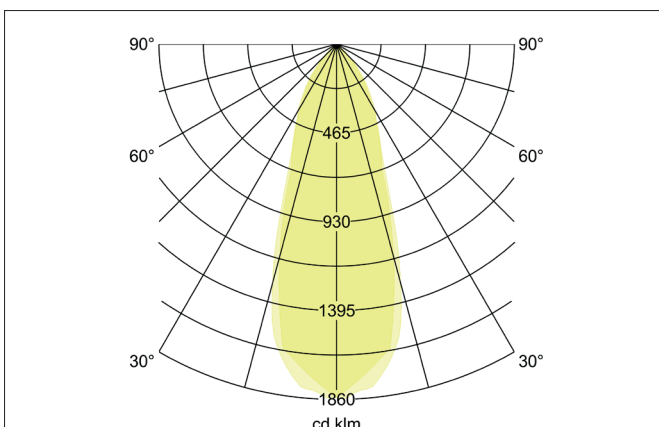

SEVEN-R LED recessed spot set, on/off switchable

Article no. 38361643

Light.
For Generations.**Tender**

LED recessed spot set, on/off switchable, Round. Toolless ceiling installation by installation springs. Ceiling cut-out \varnothing 68 mm, Installation depth 38 mm, Outer diameter 82 mm, Weight 0,149 kg. Reflector silver with rotationssymmetrical, deep, wide distributed light intensity. optimal light distribution due to a plastic, transparent cover. Luminous flux 740 lm, Power 1 x 7 W, System Efficiency 106 lm/W, Light colour warm white, Correlated color temperature (CCT) 3.000 K, Colour rendering index CRI > 80, Rated life time L70/B50 at 25 °C: 50.000 h, Housing material: Aluminium / Polycarbonate, Colour: Titanium, Permissible ambient temperature (ta): -20 °C - +25 °C, Protection class (EN 61140): II, Degree of protection (DIN EN 60529): IP20, .With electronic driver, on/off switchable with integrated strain relief.

Product Benefits

- Round recessed spotlight made of solid aluminum with polycarbonate cover.
- Easy and tool-free mounting.
- CRI > 80.
- Low mounting depth 38 mm, diameter 82 mm, Ceiling cut-out 68 mm.
- Ceiling thickness maximum 13 mm.
- Large article variance with regard to housing color and color temperature.
- Switchable set - alternatively available in version for 350 mA and as dimmable (trailing-edge phase dimmer) set available.
- Alternatively available in square design.

Lighting technology	
Colour temperature	3.000 K
Light colour	White
Light output	Direct
Luminous flux	740 lm
System efficiency	106 lm/W
Colour rendering	CRI > 80
Reflector	High-gloss
Reflektorfarbe	silver
Beam angle	38°
Light sharing	Symmetric
Adjustable color temperature	No