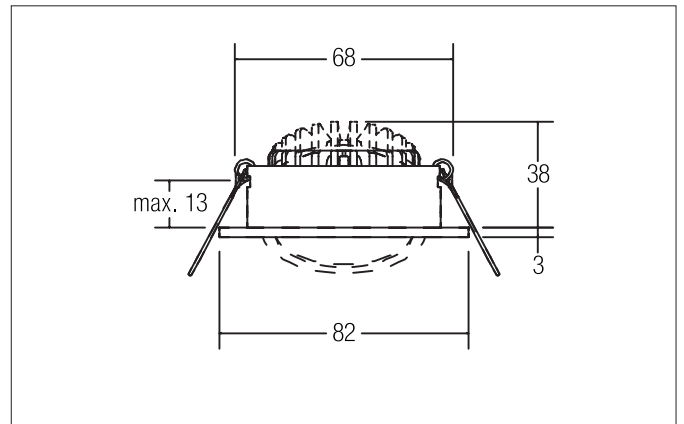

SEVEN-R LED recessed spot set, on/off switchable

Article no. 38361643

Light.
For Generations.**Tender**

LED recessed spot set, on/off switchable, Round. Toolless ceiling installation by installation springs. Ceiling cut-out \varnothing 68 mm, Installation depth 38 mm, Outer diameter 82 mm, Weight 0,149 kg. Reflector silver with rotationssymmetrical, deep, wide distributed light intensity. optimal light distribution due to a plastic, transparent cover. Luminous flux 740 lm, Power 1 x 7 W, System Efficiency 106 lm/W, Light colour warm white, Correlated color temperature (CCT) 3.000 K, Colour rendering index CRI > 80, Rated life time L70/B50 at 25 °C: 50.000 h, Housing material: Aluminium / Polycarbonate, Colour: Titanium, Permissible ambient temperature (ta): -20 °C - +25 °C, Protection class (EN 61140): II, Degree of protection (DIN EN 60529): IP20, .With electronic driver, on/off switchable with integrated strain relief.

Product Benefits

- Round recessed spotlight made of solid aluminum with polycarbonate cover.
- Easy and tool-free mounting.
- CRI > 80.
- Low mounting depth 38 mm, diameter 82 mm, Ceiling cut-out 68 mm.
- Ceiling thickness maximum 13 mm.
- Large article variance with regard to housing color and color temperature.
- Switchable set - alternatively available in version for 350 mA and as dimmable (trailing-edge phase dimmer) set available.
- Alternatively available in square design.

SEVEN-R LED recessed spot set, on/off switchable

Article no. 38361643

Light.
For Generations.

Article data	
Article no.	38361643
GTIN	4251433920694
Series name	SEVEN-R
Short description	LED recessed spot set, on/off switchable
Material	Aluminium / Polycarbonate
Colour	Titanium
Type of surface	Matt
Shape	Round
Outer diameter	82 mm
Built-in diameter	68 mm
Installation depth	38 mm
Hight	3 mm
Weight	0.149 kg