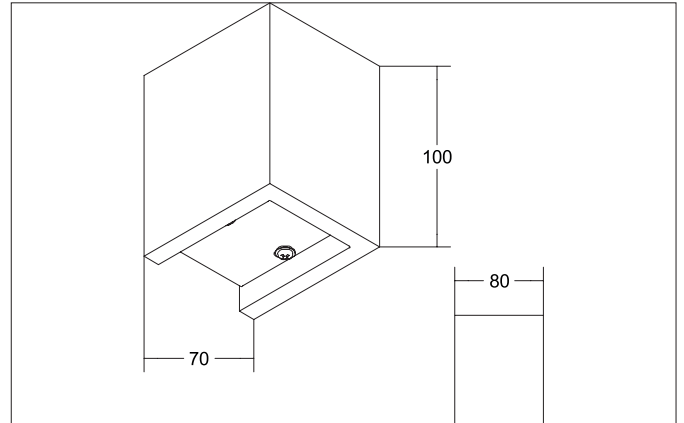

KONKRET LED wall surface mounted luminaire

Article no. 10100733

Light.
For Generations.**Tender**

LED wall surface mounted luminaire, Rectangular. Luminaire length 100.0 mm, Luminaire width 70.0 mm, Hight 80.0 mm Weight 0.54 kg, with rotationssymmetrical, deep, wide distributed light intensity. optimal light distribution due to a plastic, transparent cover. Luminous flux 220 lm, Power 1 x 4,2 W, Light colour warm white, Correlated color temperature (CCT) 3.000 K, Colour rendering index CRI > 80, Housing material: Concrete / Steel / Plastic, Colour: Concrete, Permissible ambient temperature (ta): -20 °C - +25 °C, Protection class (EN 61140): I, Degree of protection (DIN EN 60529): IP20, .With electronic driver, on/off switchable.

Article data	
Article no.	10100733
GTIN	4251433925743
Series name	KONKRET
Short description	LED wall surface mounted luminaire
Material	Concrete / Steel / Plastic
Colour	Concrete
Shape	Rectangular
Length	100 mm
Width	70 mm
Hight	80 mm
Scope of delivery	Incl. converter for connection to the 230-V mains voltage, on/off switchable
Weight	0.540 kg
Conformance	CE, UKCA

Mounting technology	
Mounting method	Surface mounting
Place of installation	Wall-mounted
Adjustability	Not adjustable
Material cover	Plastic, transparent

Packing data	
Gross weight	0.683 kg
Length of packaging	155 mm
Packaging width	145 mm
Packaging height	120 mm
Disposal at end of life	This product must not be disposed of with household waste. You are obliged, to dispose of such electrical waste separately. By disposing of electrical waste and other old or defective electronics separately, you support recycling or other forms of re-use. In that way you help to take care and to avoid that harmful substances get into the environment.