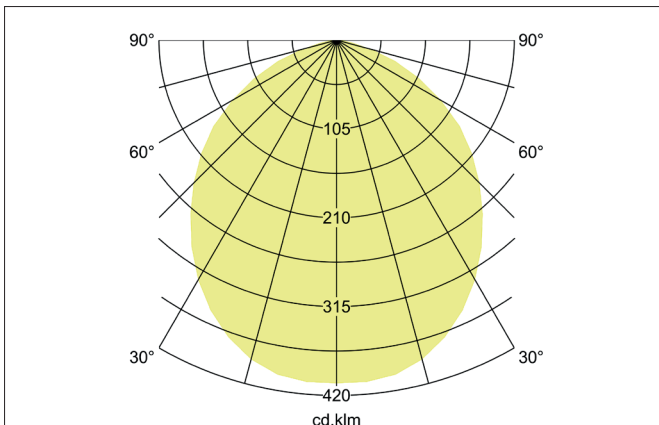

KONKRET LED wall surface mounted luminaire

Article no. 10100733

Light.
For Generations.**Tender**

LED wall surface mounted luminaire, Rectangular. Luminaire length 100.0 mm, Luminaire width 70.0 mm, Hight 80.0 mm Weight 0.54 kg, with rotationssymmetrical, deep, wide distributed light intensity. optimal light distribution due to a plastic, transparent cover. Luminous flux 220 lm, Power 1 x 4,2 W, Light colour warm white, Correlated color temperature (CCT) 3.000 K, Colour rendering index CRI > 80, Housing material: Concrete / Steel / Plastic, Colour: Concrete, Permissible ambient temperature (ta): -20 °C - +25 °C, Protection class (EN 61140): I, Degree of protection (DIN EN 60529): IP20, .With electronic driver, on/off switchable.

Article data	
Article no.	10100733
GTIN	4251433925743
Series name	KONKRET
Short description	LED wall surface mounted luminaire
Material	Concrete / Steel / Plastic
Colour	Concrete
Shape	Rectangular
Length	100 mm
Width	70 mm
Hight	80 mm
Scope of delivery	Incl. converter for connection to the 230-V mains voltage, on/off switchable
Weight	0.540 kg
Conformance	CE, UKCA

KONKRET LED wall surface mounted luminaire

Article no. 10100733

Light.
For Generations.

Lighting technology	
Colour temperature	3.000 K
Light colour	White
Light output	Direct
Luminous flux	220 lm
System efficiency	52 lm/W
Colour rendering	CRI > 80
Reflector	Without
Beam angle	100°
Light sharing	Symmetric
Adjustable color temperature	No