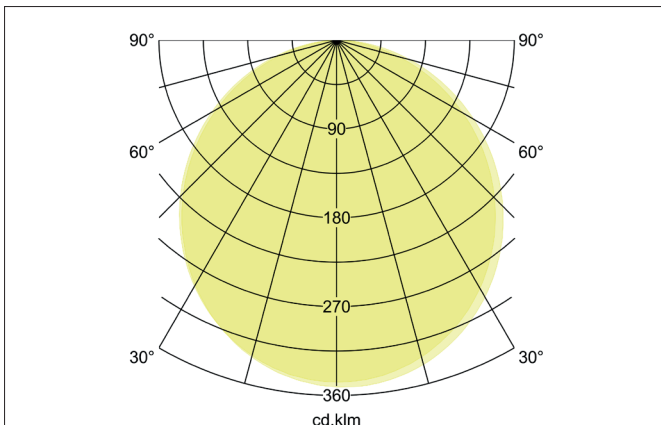

**SUNNY MAXI LED ceiling surface mounted downlight, DALI dimmable**

Article no. 12260073

Light.  
For Generations.**Tender**

LED ceiling surface mounted downlight, DALI dimmable, Round. Luminaire diameter 550.0 mm, Height 50.0 mm Weight 2.342 kg, with rotationssymmetrical, deep, wide distributed light intensity. optimal light distribution due to a plastic, opal cover. Luminous flux 4.250 lm, UGR < 25, Power 1 x 50 W, Light colour warm white, Correlated color temperature (CCT) 3.000 K, Colour rendering index CRI > 80, Rated life time L70/B50 at 25 °C: 50.000 h, Housing material: Aluminium / Steel / Polystyrene, Colour: White, Permissible ambient temperature (ta): -20 °C - +25 °C, Protection class (EN 61140): I, Degree of protection (DIN EN 60529): IP20, shock resistance according to IEC62262: IK04 . With electronic driver, DALI-2 dimmable.

**Product Benefits**

- Standard indirect component in white, can be retrofitted individually as accessories available in amber, blue and red.
- Easy installation due to bayonet mounting and arrestor cable.
- Luminaire can be easily removed without screws due to separate mounting plate.
- Three sizes: 330 mm, 440 mm or 550 mm.
- Three on-site adjustable light colors: 3,000 K, 4,000 K and 6,000 K.
- As an additional function: light color adjustable on the switch side via bottom-switch function.
- Also available as pendant version (accessory: pendant set 1,500 mm).
- Dimmable as standard via phase cut-off or DALI (size: 440 mm and 550mm).

Lighting technology	
Colour temperature	3.000 K
Light colour	White
Light output	Direct/Indirect
Luminous flux	4,250 lm
System efficiency	85 lm/W
Colour rendering	CRI > 80
Reflector	Without
Beam angle	110°
Glare evaluation	UGR < 25
Light sharing	Symmetric
Adjustable color temperature	No