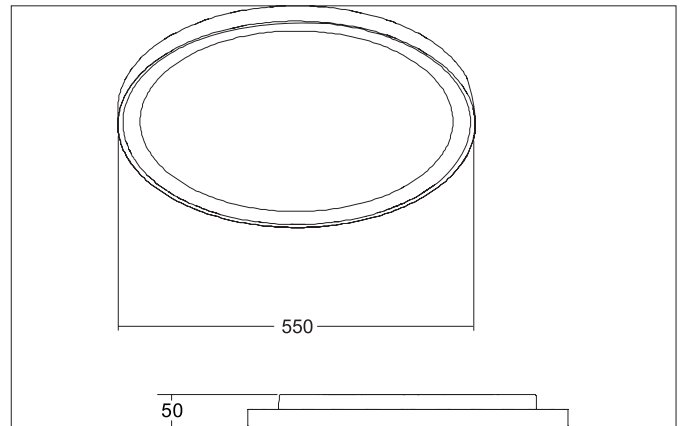

**SUNNY MAXI LED ceiling surface mounted downlight, DALI dimmable**

Article no. 12260073

Light.  
For Generations.**Tender**

LED ceiling surface mounted downlight, DALI dimmable, Round. Luminaire diameter 550.0 mm, Height 50.0 mm Weight 2.342 kg, with rotationssymmetrical, deep, wide distributed light intensity. optimal light distribution due to a plastic, opal cover. Luminous flux 4.250 lm, UGR < 25, Power 1 x 50 W, Light colour warm white, Correlated color temperature (CCT) 3.000 K, Colour rendering index CRI > 80, Rated life time L70/B50 at 25 °C: 50.000 h, Housing material: Aluminium / Steel / Polystyrene, Colour: White, Permissible ambient temperature (ta): -20 °C - +25 °C, Protection class (EN 61140): I, Degree of protection (DIN EN 60529): IP20, shock resistance according to IEC62262: IK04 . With electronic driver, DALI-2 dimmable.

**Product Benefits**

- Standard indirect component in white, can be retrofitted individually as accessories available in amber, blue and red.
- Easy installation due to bayonet mounting and arrestor cable.
- Luminaire can be easily removed without screws due to separate mounting plate.
- Three sizes: 330 mm, 440 mm or 550 mm.
- Three on-site adjustable light colors: 3,000 K, 4,000 K and 6,000 K.
- As an additional function: light color adjustable on the switch side via bottom-switch function.
- Also available as pendant version (accessory: pendant set 1,500 mm).
- Dimmable as standard via phase cut-off or DALI (size: 440 mm and 550mm).