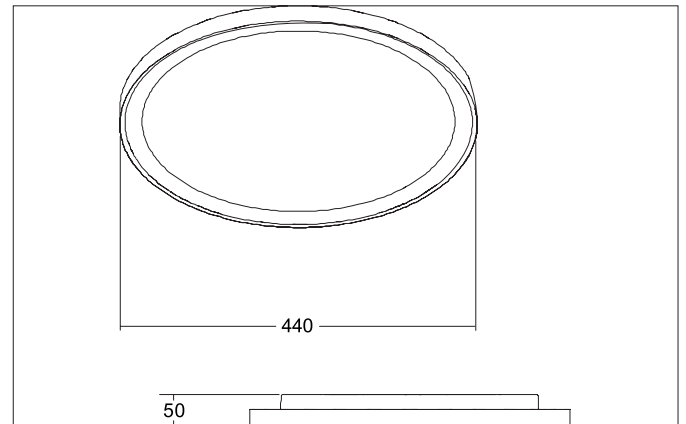

SUNNY MIDI LED ceiling surface-mounted downlight, trailing-edge**phase dimmable**

Article no. 12209073

Light.
For Generations.**Tender**

LED ceiling surface-mounted downlight, trailing-edge phase dimmable, Round. Luminaire diameter 440.0 mm, Height 50.0 mm Weight 2.342 kg, with rotationssymmetrical, deep, wide distributed light intensity. optimal light distribution due to a plastic, opal cover. Luminous flux 3.750 lm, UGR < 25, Power 1 x 40 W, Light colour warm white to daylight white, Correlated color temperature (CCT) 3.000 - 6.000 K, Colour rendering index CRI > 80, Rated life time L70/B50 at 25 °C: 50.000 h, Housing material: Aluminium / Steel / Polystyrene, Colour: White, Permissible ambient temperature (ta): -20 °C - +25 °C, Protection class (EN 61140): I, Degree of protection (DIN EN 60529): IP20, shock resistance according to IEC62262: IK04 .With electronic driver, Trailing-edge phase dimmable.

Product Benefits

- Standard indirect component in white, can be retrofitted individually as accessories available in amber, blue and red.
- Easy installation due to bayonet mounting and arrestor cable.
- Luminaire can be easily removed without screws thanks to separate mounting plate.
- Three sizes: 330 mm, 440 mm or 550 mm.
- Three on-site adjustable light colors: 3,000 K, 4,000 K and 6,000 K.
- As an additional function: light color adjustable on the switch side via bottom switch function.
- Also available as pendant version (accessory: pendant set 1,500 mm).
- Dimmable as standard via phase cut-off or DALI (size: 440 mm and 550mm).