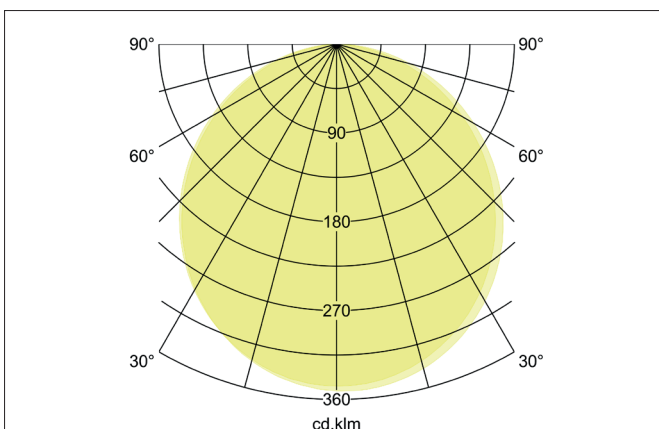

SUNNY MIDI LED ceiling surface-mounted downlight, trailing-edge**phase dimmable**

Article no. 12209073

Light.
For Generations.**Tender**

LED ceiling surface-mounted downlight, trailing-edge phase dimmable, Round. Luminaire diameter 440.0 mm, Height 50.0 mm Weight 2.342 kg, with rotationssymmetrical, deep, wide distributed light intensity. optimal light distribution due to a plastic, opal cover. Luminous flux 3.750 lm, UGR < 25, Power 1 x 40 W, Light colour warm white to daylight white, Correlated color temperature (CCT) 3.000 - 6.000 K, Colour rendering index CRI > 80, Rated life time L70/B50 at 25 °C: 50.000 h, Housing material: Aluminium / Steel / Polystyrene, Colour: White, Permissible ambient temperature (ta): -20 °C - +25 °C, Protection class (EN 61140): I, Degree of protection (DIN EN 60529): IP20, shock resistance according to IEC62262: IK04 .With electronic driver, Trailing-edge phase dimmable.

Lighting technology	
Colour temperature	3.000 K / 4.000 K / 6.000 K
Light colour	White
Color Temperature 1	3,000 K
Color Temperature 2	4,000 K
Color Temperature 3	6,000 K
Light output	Direct/Indirect
Luminous flux	3,750 lm
Luminous flux 1	3,750 lm
Luminous flux 2	4,165 lm
Luminous flux 3	3,750 lm
System efficiency	94 lm/W
Colour rendering	CRI > 80
Reflector	Without
Beam angle	110°
Glare evaluation	UGR < 25
Light sharing	Symmetric
Adjustable color temperature	Stages