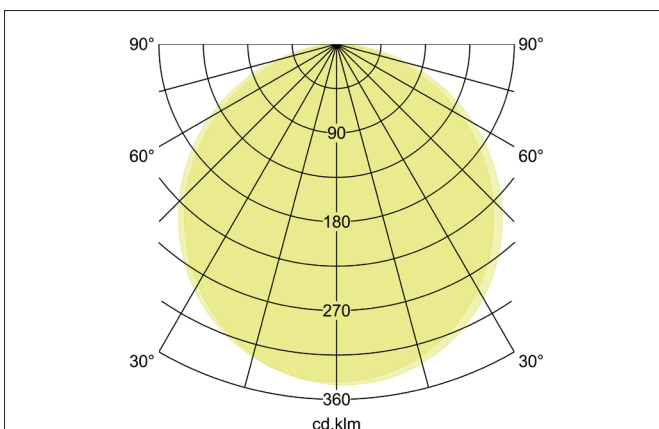

SUNNY MINI LED ceiling surface-mounted downlight, trailing-edge**phase dimmable**

Article no. 12208073

Light.
For Generations.**Tender**

LED ceiling surface-mounted downlight, trailing-edge phase dimmable, Round. Luminaire diameter 330.0 mm, Height 45.0 mm Weight 1.42 kg, with rotationssymmetrical, deep, wide distributed light intensity. optimal light distribution due to a plastic, opal cover. Luminous flux 2.700 lm, UGR < 26, Power 1 x 30 W, Light colour warm white to daylight white, Correlated color temperature (CCT) 3.000 - 6.000 K, Colour rendering index CRI > 80, Rated life time L70/B50 at 25 °C: 50.000 h, Housing material: Aluminium / Steel / Polystyrene, Colour: White, Permissible ambient temperature (ta): -20 °C - +25 °C, Protection class (EN 61140): I, Degree of protection (DIN EN 60529): IP20, shock resistance according to IEC62262: IK04 .With electronic driver, Trailing-edge phase dimmable.

Lighting technology	
Colour temperature	3.000 K / 4.000 K / 6.000 K
Light colour	White
Color Temperature 1	3,000 K
Color Temperature 2	4,000 K
Color Temperature 3	6,000 K
Light output	Direct/Indirect
Luminous flux	2,700 lm
Luminous flux 1	2,700 lm
Luminous flux 2	2,898 lm
Luminous flux 3	2,583 lm
System efficiency	90 lm/W
Colour rendering	CRI > 80
Reflector	Without
Beam angle	110°
Glare evaluation	UGR < 26
Light sharing	Symmetric
Adjustable color temperature	Stages