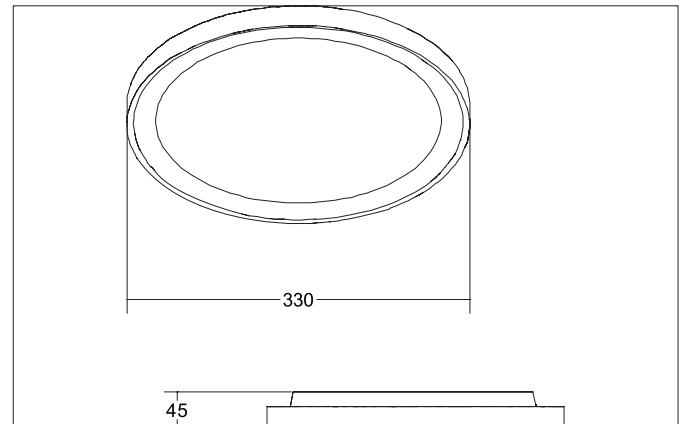

SUNNY MINI LED ceiling surface-mounted downlight, trailing-edge**phase dimmable**

Article no. 12208073

Light.
For Generations.**Tender**

LED ceiling surface-mounted downlight, trailing-edge phase dimmable, Round. Luminaire diameter 330.0 mm, Height 45.0 mm Weight 1.42 kg, with rotationssymmetrical, deep, wide distributed light intensity. optimal light distribution due to a plastic, opal cover. Luminous flux 2.700 lm, UGR < 26, Power 1 x 30 W, Light colour warm white to daylight white, Correlated color temperature (CCT) 3.000 - 6.000 K, Colour rendering index CRI > 80, Rated life time L70/B50 at 25 °C: 50.000 h, Housing material: Aluminium / Steel / Polystyrene, Colour: White, Permissible ambient temperature (ta): -20 °C - +25 °C, Protection class (EN 61140): I, Degree of protection (DIN EN 60529): IP20, shock resistance according to IEC62262: IK04 .With electronic driver, Trailing-edge phase dimmable.

Product Benefits

- Standard indirect component in white, can be retrofitted individually as accessories available in amber, blue and red.
- Easy installation due to bayonet mounting and arrestor cable.
- Luminaire can be easily removed without screws thanks to separate mounting plate.
- Three sizes: 330 mm, 440 mm or 550 mm.
- Three on-site adjustable light colors: 3,000 K, 4,000 K and 6,000 K.
- As an additional function: light color adjustable on the switch side via bottom switch function.
- Also available as pendant version (accessory: pendant set 1,500 mm).
- Dimmable as standard via phase cut-off or DALI (size: 440 mm and 550mm).