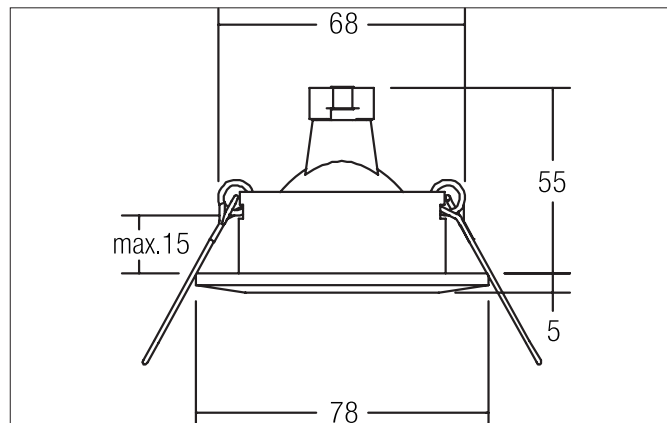

VELEK Recessed downlight, GX5,3

Article no. 2117.03

Tender

Recessed downlight, GX5.3, matt chrome, round. Designed in a compact design for tool-free quick installation for recessed ceiling mounting. Version: GX5.3, Mounting type: Recessed mounting, Mounting location: Ceiling mounting, Material: Cast aluminum, Protection rating on room side: to DIN EN 60529: IP20, Protection class: (EN 61140) III, Voltage: 12 V, Power: 13 W, Number of bulbs / sockets: 1 piece, Adjustability: Non-adjustable, without control gear, Dimmable: Dependent on control gear, Type of dimming: Dependent on control gear.

Product Benefits

- Round recessed downlight made of cast aluminum.
- For LED retrofit lamp GX5.3.
- Easy and tool-free installation.
- Dimmable when using appropriate accessories.
- Diameter 80 mm, ceiling cutout 60 mm, installation depth 55 mm, ceiling thickness max. 25 mm.
- Available in chrome, chrome matt and white color finishes

VELEK Recessed downlight, GX5,3

Article no. 2117.03

| Article data | |
|--------------------|---------------------------|
| Article no. | 2117.03 |
| GTIN | 4250047709008 |
| Series name | VELEK |
| Short description | Recessed downlight, GX5,3 |
| Material | Cast aluminium |
| Colour | Chrome |
| Type of surface | Matt |
| Shape | Round |
| Outer diameter | 78 mm |
| Built-in diameter | 68 mm |
| Installation depth | 55 mm |
| Hight | 5 mm |
| Weight | 0.064 kg |
| Conformance | CE, UKCA |

| Packing data | |
|-------------------------|--|
| Gross weight | 0.083 kg |
| Length of packaging | 85 mm |
| Packaging width | 35 mm |
| Packaging hight | 84 mm |
| Disposal at end of life | <p>This product must not be disposed of with household waste. You are obliged, to dispose of such electrical waste separately.</p> <p>By disposing of electrical waste and other old or defective electronics separately, you support recycling or other forms of re-use. In that way you help to take care and to avoid that harmful substances get into the environment.</p> |