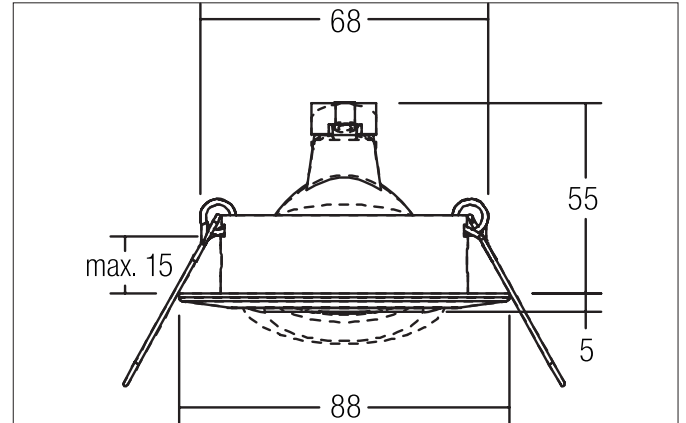

BREENA-R Recessed spot, GX5,3

Article no. 1963.02

Light.
For Generations.**Tender**

Recessed spot, GX5,3, glossy chrome, Round. In a compact design, for installation in tool-less rapid assembly systems. Lamp holder: GX5.3, Mounting method: Recessed mounting, Place of installation: Ceiling-mounted, Material: Zinc casting / Aluminium casting, Degree of protection: according to DIN EN 60529 IP20, Protection class: (EN 61140) III, Voltage: 12V, Power: 50 W, Amount of light sources / fittings: 1 Qty, Adjustability: Pivoted, without control gear, Dimmable: Depending on type of control gear, Control: Depending on driver.

Product Benefits

- Recessed spotlight in round design made of solid cast zinc and cast aluminum for LED retrofit lamps with GX5.3 base (socket with 300 mm supply cable).
- Ceiling cut-out 68 mm, diameter 88 mm, installation depth 55 mm, IP20.
- Pivoting range 25°.
- Wide range of colors. Without visible snap ring.
- Classic, slightly curved design.
- Also available in the same look as GU10 version, as a switchable and dimmable set set (trailing edge).

BREENA-R Recessed spot, GX5,3

Article no. 1963.02

Light.
For Generations.

Article data	
Article no.	1963.02
GTIN	4250047764120
Series name	BREENA-R
Short description	Recessed spot, GX5,3
Material	Cast iron
Colour	Chrome
Type of surface	Glossy
Shape	Round
Outer diameter	88 mm
Built-in diameter	68 mm
Installation depth	55 mm
Hight	5 mm
Scope of delivery	Incl. socket with supply line 300 mm, without snap ring
Weight	0.164 kg
Conformance	CE, UKCA