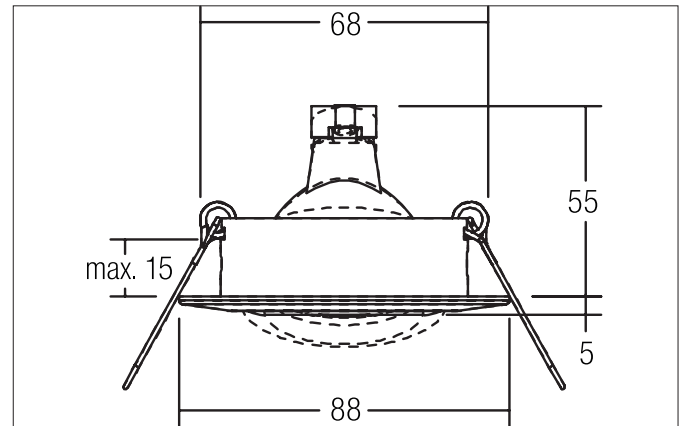

**BREENA-R Recessed spot, GX5,3**

Article no. 1963.03

Light.  
For Generations.**Tender**

Recessed spot, GX5,3, chrome satin, Round. In a compact design, for installation in tool-less rapid assembly systems. Lamp holder: GX5.3, Mounting method: Recessed mounting, Place of installation: Ceiling-mounted, Material: Zinc casting / Aluminium casting, Degree of protection: according to DIN EN 60529 IP20, Protection class: (EN 61140) III, Voltage: 12V, Power: 50 W, Amount of light sources / fittings: 1 Qty, Adjustability: Pivoted, without control gear, Dimmable: Depending on type of control gear, Control: Depending on driver.

**Product Benefits**

- Recessed spotlight in round design made of solid cast zinc and cast aluminum for LED retrofit lamps with GX5.3 base (socket with 300 mm supply cable).
- Ceiling cut-out 68 mm, diameter 88 mm, installation depth 55 mm, IP20.
- Pivoting range 25°.
- Wide range of colors. Without visible snap ring.
- Classic, slightly curved design.
- Also available in the same look as GU10 version, as a switchable and dimmable set set (trailing edge).

**BREENA-R Recessed spot, GX5,3**

Article no. 1963.03

Light.  
For Generations.

Article data	
Article no.	1963.03
GTIN	4250047771524
Series name	BREENA-R
Short description	Recessed spot, GX5,3
Material	Cast iron
Colour	Chrome
Type of surface	Matt
Shape	Round
Outer diameter	88 mm
Built-in diameter	68 mm
Installation depth	55 mm
Hight	5 mm
Scope of delivery	Incl. socket with supply line 300 mm, without snap ring
Weight	0.164 kg
Conformance	CE, UKCA