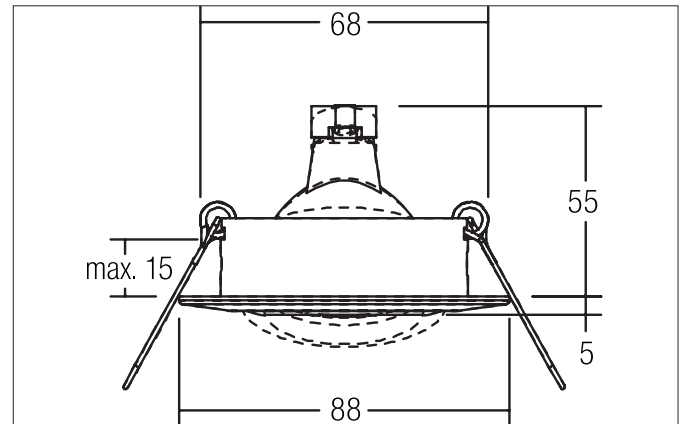

**BREENA-R Recessed spot, GX5,3**

Article no. 1963.05

Light.  
For Generations.**Tender**

Recessed spot, GX5,3, shiny gold, Round. In a compact design, for installation in tool-less rapid assembly systems. Lamp holder: GX5.3, Mounting method: Recessed mounting, Place of installation: Ceiling-mounted, Material: Zinc casting / Aluminium casting, Degree of protection: according to DIN EN 60529 IP20, Protection class: (EN 61140) III, Voltage: 12V, Power: 50 W, Amount of light sources / fittings: 1 Qty, Adjustability: Pivoted, without control gear, Dimmable: Depending on type of control gear, Control: Depending on driver.

**Product Benefits**

- Recessed spotlight in round design made of solid cast zinc and cast aluminum for LED retrofit lamps with GX5.3 base (socket with 300 mm supply cable).
- Ceiling cut-out 68 mm, diameter 88 mm, installation depth 55 mm, IP20.
- Pivoting range 25°.
- Wide range of colors. Without visible snap ring.
- Classic, slightly curved design.
- Also available in the same look as GU10 version, as a switchable and dimmable set set (trailing edge).

**BREENA-R Recessed spot, GX5,3**

Article no. 1963.05

Light.  
For Generations.

Article data	
Article no.	1963.05
GTIN	4250047764137
Series name	BREENA-R
Short description	Recessed spot, GX5,3
Material	Cast iron
Colour	Gold
Type of surface	Glossy
Shape	Round
Outer diameter	88 mm
Built-in diameter	68 mm
Installation depth	55 mm
Hight	5 mm
Scope of delivery	Incl. socket with supply line 300 mm, without snap ring
Weight	0.164 kg
Conformance	CE, UKCA