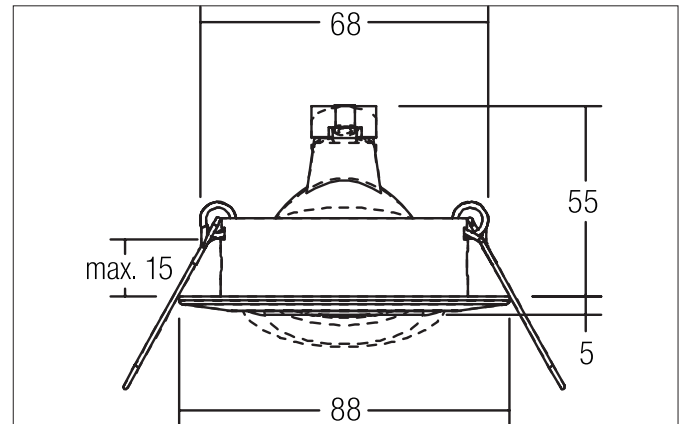

BREENA-R Recessed spot, GX5,3

Article no. 1963.17

Light.
For Generations.**Tender**

Recessed spot, GX5,3, white structure, Round. In a compact design, for installation in tool-less rapid assembly systems. Lamp holder: GX5.3, Mounting method: Recessed mounting, Place of installation: Ceiling-mounted, Material: Zinc casting / Aluminium casting, Degree of protection: according to DIN EN 60529 IP20, Protection class: (EN 61140) III, Voltage: 12V, Power: 50 W, Amount of light sources / fittings: 1 Qty, Adjustability: Pivoted, without control gear, Dimmable: Depending on type of control gear, Control: Depending on driver.

Product Benefits

- Recessed spotlight in round design made of solid cast zinc and cast aluminum for LED retrofit lamps with GX5.3 base (socket with 300 mm supply cable).
- Ceiling cut-out 68 mm, diameter 88 mm, installation depth 55 mm, IP20.
- Pivoting range 25°.
- Wide range of colors. Without visible snap ring.
- Classic, slightly curved design.
- Also available in the same look as GU10 version, as a switchable and dimmable set set (trailing edge).

BREENA-R Recessed spot, GX5,3

Article no. 1963.17

Light.
For Generations.

Article data	
Article no.	1963.17
GTIN	4251433958260
Series name	BREENA-R
Short description	Recessed spot, GX5,3
Material	Cast iron
Colour	White
Type of surface	Structure
Shape	Round
Outer diameter	88 mm
Built-in diameter	68 mm
Installation depth	55 mm
Hight	5 mm
Scope of delivery	Incl. socket with supply line 300 mm, without snap ring
Weight	0.164 kg
Conformance	CE, UKCA