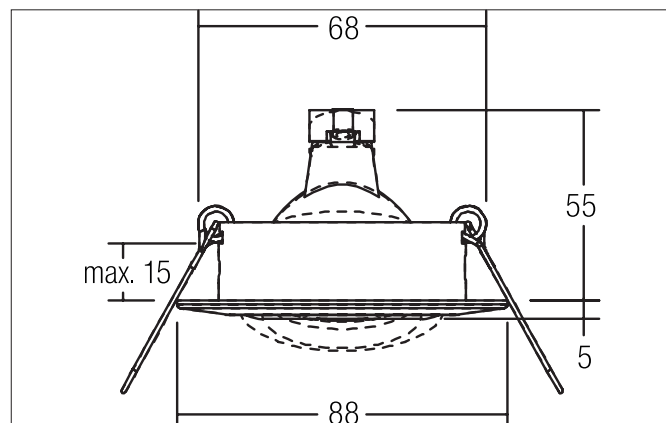

BREENA-R Recessed spot, GX5,3

Article no. 1963.08

Light.
For Generations.**Tender**

Recessed spot, GX5,3, black matt, Round. In a compact design, for installation in tool-less rapid assembly systems. Lamp holder: GX5.3, Mounting method: Recessed mounting, Place of installation: Ceiling-mounted, Material: Zinc casting / Aluminium casting, Degree of protection: according to DIN EN 60529 IP20, Protection class: (EN 61140) III, Voltage: 12V, Power: 50 W, Amount of light sources / fittings: 1 Qty, Adjustability: Pivoted, without control gear, Dimmable: Depending on type of control gear, Control: Depending on driver.

Product Benefits

- Recessed spotlight in round design made of solid cast zinc and cast aluminum for LED retrofit lamps with GX5.3 base (socket with 300 mm supply cable).
- Ceiling cut-out 68 mm, diameter 88 mm, installation depth 55 mm, IP20.
- Pivoting range 25°.
- Wide range of colors. Without visible snap ring.
- Classic, slightly curved design.
- Also available in the same look as GU10 version, as a switchable and dimmable set set (trailing edge).

BREENA-R Recessed spot, GX5,3

Article no. 1963.08

Light.
For Generations.

Article data	
Article no.	1963.08
GTIN	4251433953791
Series name	BREENA-R
Short description	Recessed spot, GX5,3
Material	Cast iron
Colour	Black
Type of surface	Matt
Shape	Round
Outer diameter	88 mm
Built-in diameter	68 mm
Installation depth	55 mm
Hight	5 mm
Scope of delivery	Incl. socket with supply line 300 mm, without snap ring
Weight	0.208 kg
Conformance	CE, UKCA