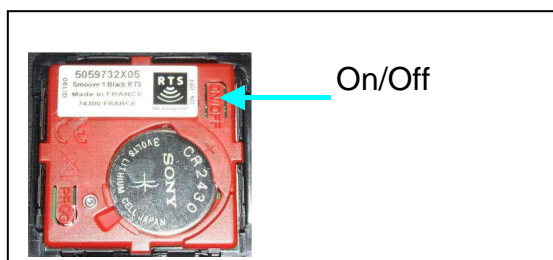

TECHNICAL DATA SHEET

25 - 03 - 2010

SDEV-FICA 88R2

Designation	Smoove 1 IN RTS
Reference	1810873 (pure shine) 1810902 (black shine) 1810904 (silver shine) 1810905 (red light)
Range	RTS

FUNCTIONS

- Sensitive Command : Up, My, Down
- Setting with RTS ergonomic
- Composition: 1 module, 1 Mounting plate
DIN 50x50, 1 spacer

- Icon Battery life time
- Switch ON/OFF

Smoove 1 Pure Shine

Smoove 1 Black Shine

Smoove 1 Silver Shine

Smoove 1 Red Light

Support mural

TECHNICAL SPECIFICATIONS

Box	Material Color	ABS & PC Pure Shine, Black Shine, Silver Shine, Red Lisa
	Size Protection factor against solid & splashproof	Module 50 x 50 x 10 mm IP 30
Battery	Voltage Type Number	3V CR 2430 x1
Battery lifetime (at ambient temperature in typical conditions)		42 months
Radio frequency EIRP (Equivalent Isotropically Radiated Power) Modulation Type		433.42MHz ± 100kHz -4 dBm or 0.4mW ASK Type A1
Protocol Antenna		RTS U56 Integrated
Temperature range	Storing Working	-30°C / +70°C 0°C / +60°C
Drop test		Installation: at 0°C 1/face (height : 1,2m) Using: at 20°C 1/face (height : 1,2m)
Wear resistivity Cleaning products resistivity		50 250 cycles
Weight Standard (CE)		24g
<i>Safety of the user : EN EN60950-1 : 2006</i>		
<i>Health of the user : EN50371 : 2002</i>		
<i>Electromagnetic compatibility : EN61000-6-1: 2007_EN61000-6-3 : 2007_EN301 489-3 V1.4.1 : 2002_EN301 489-1 V1.8.1 : 2008</i>		
<i>Radio Spectrum : EN300220-2 V2.1.2 : 2007_EN300220-1 V2.1.1 : 2006</i>		

DESCRIPTION

Red cover for RTS technology

COMPATIBILITIES

Actuators :

- All RTS actuators

INSTALLATION

Switch ON/OFF

- Press On/Off button for wake up the sensitive pad.