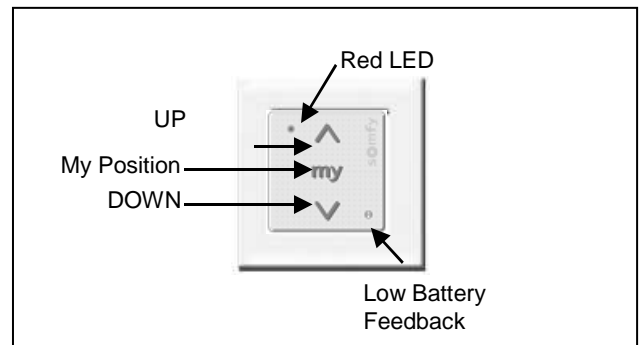

TECHNICAL DATA SHEET

25 - 03 - 2010

SDEV-FICA 88R2

Designation	Smoove 1 IN RTS
Reference	1810873 (pure shine) 1810902 (black shine) 1810904 (silver shine) 1810905 (red light)
Range	RTS

FUNCTIONS

- Sensitive Command : Up, My, Down
- Setting with RTS ergonomic
- Composition: 1 module, 1 Mounting plate
DIN 50x50, 1 spacer

- Icon Battery life time
- Switch ON/OFF

Smoove 1 Pure Shine

Smoove 1 Black Shine

Smoove 1 Silver Shine

Smoove 1 Red Light

Support mural

TECHNICAL SPECIFICATIONS

Box	Material Color	ABS & PC Pure Shine, Black Shine, Silver Shine, Red Lisa
	Size Protection factor against solid & splashproof	Module 50 x 50 x 10 mm IP 30
Battery	Voltage Type Number	3V CR 2430 x1
Battery lifetime (at ambient temperature in typical conditions)		42 months
Radio frequency EIRP (Equivalent Isotropically Radiated Power) Modulation Type		433.42MHz ± 100kHz -4 dBm or 0.4mW ASK Type A1
Protocol Antenna		RTS U56 Integrated
Temperature range	Storing Working	-30°C / +70°C 0°C / +60°C
Drop test		Installation: at 0°C 1/face (height : 1,2m) Using: at 20°C 1/face (height : 1,2m)
Wear resistivity Cleaning products resistivity		50 250 cycles
Weight Standard (CE)		24g
<i>Safety of the user : EN EN60950-1 : 2006</i>		
<i>Health of the user : EN50371 : 2002</i>		
<i>Electromagnetic compatibility : EN61000-6-1: 2007_EN61000-6-3 : 2007_EN301 489-3 V1.4.1 : 2002_EN301 489-1 V1.8.1 : 2008</i>		
<i>Radio Spectrum : EN300220-2 V2.1.2 : 2007_EN300220-1 V2.1.1 : 2006</i>		

DESCRIPTION

Red cover for RTS technology

COMPATIBILITIES

Actuators :

- All RTS actuators

INSTALLATION

Switch ON/OFF

- Press On/Off button for wake up the sensitive pad.