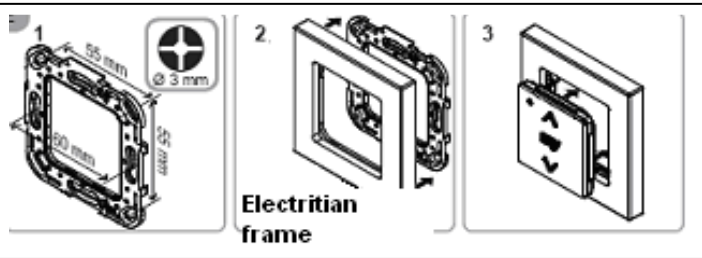

TECHNICAL DATA SHEET

25 - 03 - 2010

SDEV-FICA 88R2

Designation	Smoove 1 IN RTS
Reference	1810873 (pure shine) 1810902 (black shine) 1810904 (silver shine) 1810905 (red light)
Range	RTS

FUNCTIONS

- Sensitive Command : Up, My, Down
- Setting with RTS ergonomic
- Composition: 1 module, 1 Mounting plate
DIN 50x50, 1 spacer

- Icon Battery life time
- Switch ON/OFF

Smoove 1 Pure Shine

Smoove 1 Black Shine

Smoove 1 Silver Shine

Smoove 1 Red Light

Support mural

TECHNICAL SPECIFICATIONS

Box	Material Color	ABS & PC Pure Shine, Black Shine, Silver Shine, Red Lisa
	Size Protection factor against solid & splashproof	Module 50 x 50 x 10 mm IP 30
Battery	Voltage Type Number	3V CR 2430 x1
Battery lifetime (at ambient temperature in typical conditions)		42 months
Radio frequency EIRP (Equivalent Isotropically Radiated Power) Modulation Type		433.42MHz ± 100kHz -4 dBm or 0.4mW ASK Type A1
Protocol Antenna		RTS U56 Integrated
Temperature range	Storing Working	-30°C / +70°C 0°C / +60°C
Drop test		Installation: at 0°C 1/face (height : 1,2m) Using: at 20°C 1/face (height : 1,2m)
Wear resistivity Cleaning products resistivity		50 250 cycles
Weight Standard (CE)		24g
<i>Safety of the user : EN EN60950-1 : 2006</i>		
<i>Health of the user : EN50371 : 2002</i>		
<i>Electromagnetic compatibility : EN61000-6-1: 2007_EN61000-6-3 : 2007_EN301 489-3 V1.4.1 : 2002_EN301 489-1 V1.8.1 : 2008</i>		
<i>Radio Spectrum : EN300220-2 V2.1.2 : 2007_EN300220-1 V2.1.1 : 2006</i>		

DESCRIPTION

Red cover for RTS technology

COMPATIBILITIES

Actuators :

- All RTS actuators

INSTALLATION

Switch ON/OFF

- Press On/Off button for wake up the sensitive pad.