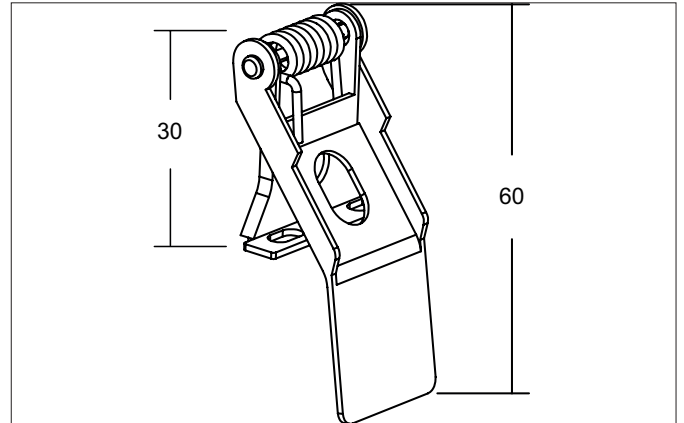

**Einbaufeder 4er Set für LED-Panel**

Article no. 00532900

Light.  
For Generations.

Tender	
Einbaufeder 4er Set für LED-Panel.	

Article data	
Article no.	00532900
GTIN	4251433999997
Short description	Einbaufeder 4er Set für LED-Panel
Material	Steel
Weight	0.080 kg

Packing data	
Gross weight	0.08 kg
Length of packaging	630 mm
Packaging width	350 mm
Packaging height	200 mm

Disposal at end of life	This product must not be disposed of with household waste. You are obliged, to dispose of such electrical waste separately. By disposing of electrical waste and other old or defective electronics separately, you support recycling or other forms of re-use. In that way you help to take care and to avoid that harmful substances get into the environment.
-------------------------	---------------------------------------------------------------------------------------------------------------------------------------------------------------------------------------------------------------------------------------------------------------------------------------------------------------------------------------------------------------------