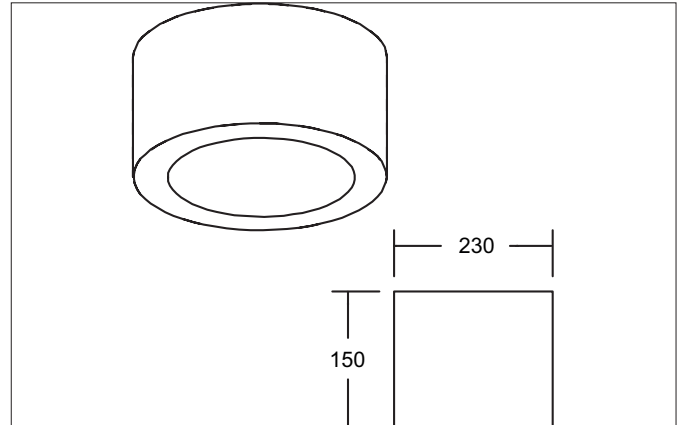

**KACIE MAXI LED Surface-mounted downlight, DALI dimmable**

Article no. 12597174DA

Light.  
For Generations.**Tender**

LED Surface-mounted downlight, DALI dimmable, Round. Luminaire diameter 230.0 mm, Height 150.0 mm Weight 2.868 kg, Reflector silver with rotationssymmetrical, deep, wide distributed light intensity.. Luminous flux 4.665 lm, UGR < 21, Power 1 x 48 W, Light colour neutral white, Correlated color temperature (CCT) 4.000 K, Colour rendering index CRI > 90, Rated life time L70/B10 at 25 °C: 50.000 h, Rated life time L70/B50 at 25 °C: 50.000 h, Housing material: Aluminium / Plastic, Colour: White structure, Permissible ambient temperature (ta): -20 °C - +25 °C, Protection class (EN 61140): I, Degree of protection (DIN EN 60529): IP20. With electronic driver, DALI-2 dimmable.

**KACIE MAXI LED Surface-mounted downlight, DALI dimmable**

Article no. 12597174DA

Light.  
For Generations.

Article data	
Article no.	12597174DA
GTIN	4251433999737
Series name	KACIE MAXI
Short description	LED Surface-mounted downlight, DALI dimmable
Material	Aluminium / Plastic
Colour	White
Type of surface	Structure
Shape	Round
Outer diameter	230 mm
Hight	150 mm
Scope of delivery	incl. converter for connection to 230 V mains voltage, DALI-2 dimmable
Weight	2.868 kg
Conformance	CE, UKCA

Article no. 12597174DA

Light.  
For Generations.

Packing data	
Gross weight	3.112 kg
Length of packaging	255 mm
Packaging width	235 mm
Packaging height	200 mm
Disposal at end of life	<p>This product must not be disposed of with household waste. You are obliged, to dispose of such electrical waste separately.</p> <p>By disposing of electrical waste and other old or defective electronics separately, you support recycling or other forms of re-use. In that way you help to take care and to avoid that harmful substances get into the environment.</p>