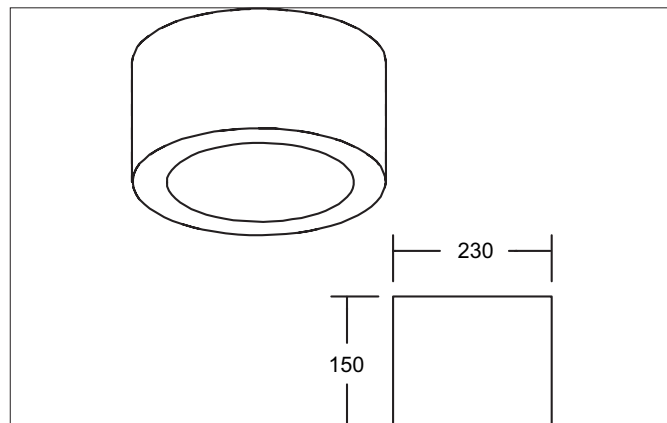

KODIAK MAXI LED surface-mounted downlight

Article no. 12597183

Light.
For Generations.**Tender**

LED surface-mounted downlight, Round. Luminaire diameter 230.0 mm, Height 150.0 mm Reflector silver with rotationssymmetrical, deep, wide distributed light intensity. Luminous flux 4.852 lm, UGR < 21, Power 1 x 48 W, Light colour warm white, Correlated color temperature (CCT) 3.000 K, Colour rendering index CRI > 90, Rated life time L70/B10 at 25 °C: 50.000 h, Rated life time L70/B50 at 25 °C: 50.000 h, Housing material: Aluminium / Plastic, Colour: Black structure, Permissible ambient temperature (ta): -20 °C - +25 °C, Protection class (EN 61140): I, Degree of protection (DIN EN 60529): IP20, .With electronic driver, on/off switchable.

KODIAK MAXI LED surface-mounted downlight

Article no. 12597183

Light.
For Generations.

Article data	
Article no.	12597183
GTIN	4251433998785
Series name	KODIAK MAXI
Short description	LED surface-mounted downlight
Material	Aluminium / Plastic
Colour	Black
Type of surface	Structure
Shape	Round
Outer diameter	230 mm
Hight	150 mm
Scope of delivery	incl. converter for connection to 230 V mains voltage
Weight	N.N.

Lighting technology	
Colour temperature	3.000 K
Light colour	White
Light output	Direct
Luminous flux	4,852 lm
System efficiency	101 lm/W
Colour rendering	CRI > 90
Reflector	Faceted
Reflector colour	silver
Beam angle	70°
Glare evaluation	UGR < 21
Light sharing	Symmetric