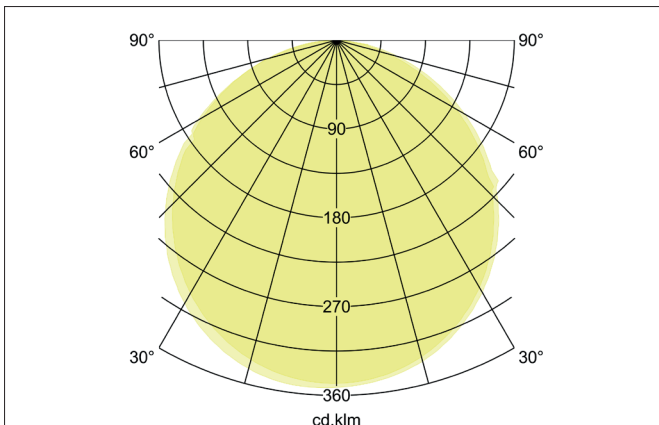

OREN LED panel 1245 x 308 mm opal
Article no. 32062073

Light.
For Generations.

Tender

LED panel 1245 x 308 mm opal, Rectangular. Recessed luminaire for ceilings with visible mounting rails. Ceiling cut-out L x W 1245 x 308 mm, Installation depth 11 mm, Length 1.245 mm, Width 308 mm, Weight 3,500 kg, with rotationssymmetrical, deep, wide distributed light intensity. optimal light distribution due to a plastic, opal cover. Luminous flux 4.700 lm, UGR < 22, Power 1 x 33 W, Light colour warm white, Correlated color temprature (CCT) 3.000 K, Colour rendering index CRI > 80, Rated life time L70/B50 at 25 °C: 100.000 h, Rated life time L80/B10 at 25 °C: 50.000 h, Housing material: Aluminium / PMMA, Colour: White, Permissible ambient temperature (ta): -20°C to +45°C, Protection class (EN 61140): II, Degree of protection (DIN EN 60529): IP20, shock resistance according to IEC62262: IK04 .With electronic driver, on/off switchable.

OREN LED panel 1245 x 308 mm opal

Article no. 32062073

Light.
For Generations.

Article data	
Article no.	32062073
GTIN	4251433998341
Series name	OREN
Short description	LED panel 1245 x 308 mm opal
Material	Aluminium / PMMA
Colour	White
Shape	Rectangular
Built-in width	308 mm
Built-in length	1245 mm
Installation depth	11 mm
Length	1,245 mm
Width	308 mm
Hight	11 mm
Scope of delivery	incl. multilumen driver. 800 mA; 900 mA; 950 mA; 1.050 mA
Weight	3.500 kg

Lighting technology	
Colour temperature	3.000 K
Light colour	White
Light output	Direct
Luminous flux	4,700 lm
System efficiency	124 lm/W
McAdam-Step	McAdam-Step 3
Colour rendering	CRI > 80
Reflector	Without
Beam angle	120°
Glare evaluation	UGR < 22
Light sharing	Symmetric
Photobio. Risk group according to EN 62778	RG0
Adjustable color temperature	No