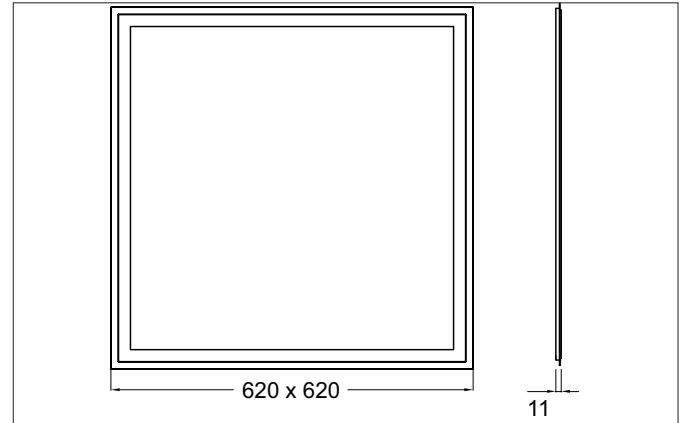

**AGGY LED panel 620 x 620 mm MP**

Article no. 32055074

Light.  
For Generations.**Tender**

LED panel 620 x 620 mm MP, Square. Recessed luminaire for ceilings with visible mounting rails. Ceiling cut-out L x W 620 x 620 mm, Installation depth 11 mm, Length 620 mm, Width 620 mm, Weight 2,900 kg, with rotationssymmetrical, deep, wide distributed light intensity. optimal light distribution due to a plastic, microprismatic cover. Luminous flux 4.200 lm, UGR < 19, Power 1 x 28 W, Light colour neutral white, Correlated color temperature (CCT) 4.000 K, Colour rendering index CRI > 80, Rated life time L70/B50 at 25 °C: 100.000 h, Rated life time L80/B10 at 25 °C: 50.000 h, Housing material: Aluminium / PMMA, Colour: White, Permissible ambient temperature (ta): -20 °C to +45 °C, Protection class (EN 61140): II, Degree of protection (DIN EN 60529): IP20, shock resistance according to IEC62262: IK04. With electronic driver, on/off switchable.

**AGGY LED panel 620 x 620 mm MP**

Article no. 32055074

Light.  
For Generations.

Article data	
Article no.	32055074
GTIN	4251433998488
Series name	AGGY
Short description	LED panel 620 x 620 mm MP
Material	Aluminium / PMMA
Colour	White
Shape	Square
Built-in width	620 mm
Built-in length	620 mm
Installation depth	11 mm
Length	620 mm
Width	620 mm
Hight	11 mm
Scope of delivery	incl. multilumen driver. 800 mA; 900 mA; 950 mA; 1.050 mA
Weight	2.900 kg