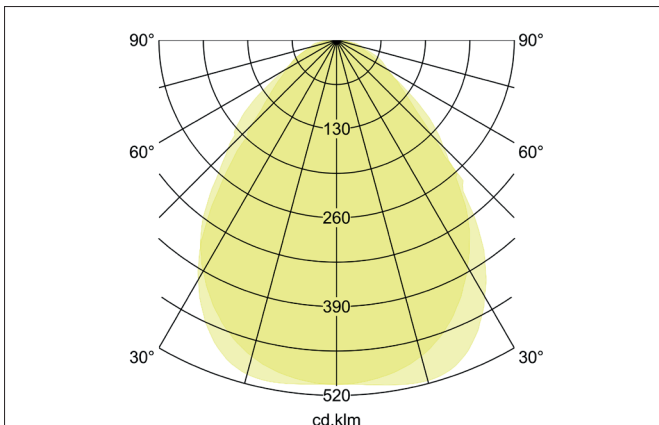

**AGGY LED panel 620 x 620 mm MP**

Article no. 32055074

Light.  
For Generations.**Tender**

LED panel 620 x 620 mm MP, Square. Recessed luminaire for ceilings with visible mounting rails. Ceiling cut-out L x W 620 x 620 mm, Installation depth 11 mm, Length 620 mm, Width 620 mm, Weight 2,900 kg, with rotationssymmetrical, deep, wide distributed light intensity. optimal light distribution due to a plastic, microprismatic cover. Luminous flux 4.200 lm, UGR < 19, Power 1 x 28 W, Light colour neutral white, Correlated color temperature (CCT) 4.000 K, Colour rendering index CRI > 80, Rated life time L70/B50 at 25 °C: 100.000 h, Rated life time L80/B10 at 25 °C: 50.000 h, Housing material: Aluminium / PMMA, Colour: White, Permissible ambient temperature (ta): -20 °C to +45 °C, Protection class (EN 61140): II, Degree of protection (DIN EN 60529): IP20, shock resistance according to IEC62262: IK04. With electronic driver, on/off switchable.

**AGGY LED panel 620 x 620 mm MP**

Article no. 32055074

Light.  
For Generations.

Article data	
Article no.	32055074
GTIN	4251433998488
Series name	AGGY
Short description	LED panel 620 x 620 mm MP
Material	Aluminium / PMMA
Colour	White
Shape	Square
Built-in width	620 mm
Built-in length	620 mm
Installation depth	11 mm
Length	620 mm
Width	620 mm
Hight	11 mm
Scope of delivery	incl. multilumen driver. 800 mA; 900 mA; 950 mA; 1.050 mA
Weight	2.900 kg

Lighting technology	
Colour temperature	4.000 K
Light colour	White
Light output	Direct
Luminous flux	4,200 lm
System efficiency	131 lm/W
McAdam-Step	McAdam-Step 3
Colour rendering	CRI > 80
Reflector	Without
Beam angle	85°
Glare evaluation	UGR < 19
Light sharing	Symmetric
Photobio. Risk group according to EN 62778	RG0
Adjustable color temperature	No