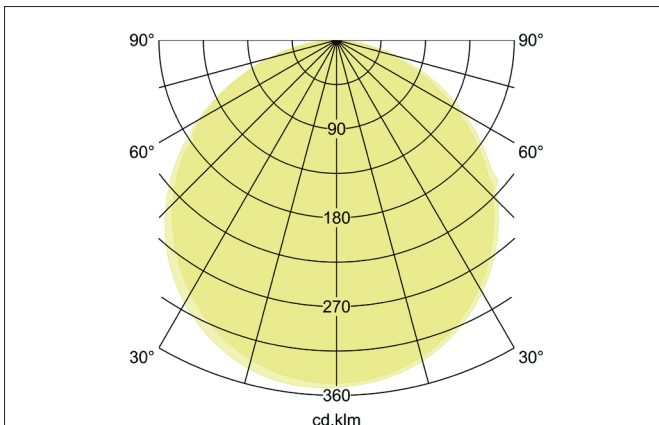

OREN LED panel 1245 x 308 mm opal

Article no. 32062074

Light.
For Generations.**Tender**

LED panel 1245 x 308 mm opal, Rectangular. Recessed luminaire for ceilings with visible mounting rails. Ceiling cut-out L x W 1245 x 308 mm, Installation depth 11 mm, Length 1.245 mm, Width 308 mm, Weight 3,500 kg, with rotationssymmetrical, deep, wide distributed light intensity. optimal light distribution due to a plastic, opal cover. Luminous flux 4.900 lm, UGR < 22, Power 1 x 38 W, Light colour neutral white, Correlated color temprature (CCT) 4.000 K, Colour rendering index CRI > 80, Rated life time L70/B50 at 25 °C: 100.000 h, Rated life time L80/B10 at 25 °C: 50.000 h, Housing material: Aluminium / PMMA, Colour: White, Permissible ambient temperature (ta): -20°C to +45°C, Protection class (EN 61140): II, Degree of protection (DIN EN 60529): IP20, shock resistance according to IEC62262: IK04 .With electronic driver, on/off switchable.

OREN LED panel 1245 x 308 mm opal

Article no. 32062074

Light.
For Generations.

Article data	
Article no.	32062074
GTIN	4251433998358
Series name	OREN
Short description	LED panel 1245 x 308 mm opal
Material	Aluminium / PMMA
Colour	White
Shape	Rectangular
Built-in width	308 mm
Built-in length	1245 mm
Installation depth	11 mm
Length	1,245 mm
Width	308 mm
Hight	11 mm
Scope of delivery	incl. multilumen driver. 800 mA; 900 mA; 950 mA; 1.050 mA
Weight	3.500 kg

Lighting technology	
Colour temperature	4.000 K
Light colour	White
Light output	Direct
Luminous flux	4,900 lm
System efficiency	129 lm/W
McAdam-Step	McAdam-Step 3
Colour rendering	CRI > 80
Reflector	Without
Beam angle	120°
Glare evaluation	UGR < 22
Light sharing	Symmetric
Photobio. Risk group according to EN 62778	RG0
Adjustable color temperature	No