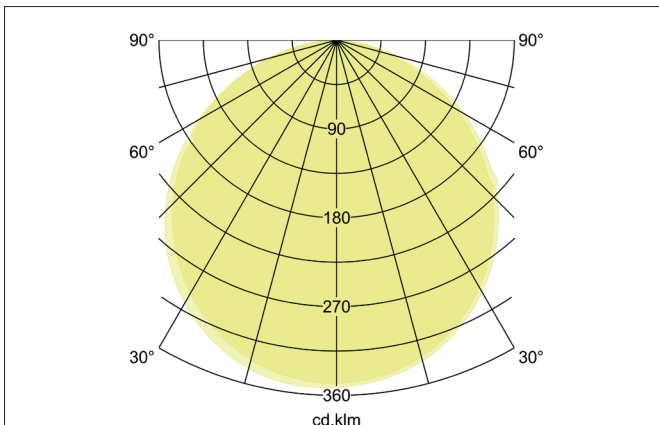

OREN LED panel 1245 x 308 mm opal

Article no. 32062074

Light.
For Generations.**Tender**

LED panel 1245 x 308 mm opal, Rectangular. Recessed luminaire for ceilings with visible mounting rails. Ceiling cut-out L x W 1245 x 308 mm, Installation depth 11 mm, Length 1.245 mm, Width 308 mm, Weight 3,500 kg, with rotationssymmetrical, deep, wide distributed light intensity. optimal light distribution due to a plastic, opal cover. Luminous flux 4.900 lm, UGR < 22, Power 1 x 33 W, Light colour neutral white, Correlated color temprature (CCT) 4.000 K, Colour rendering index CRI > 80, Rated life time L70/B50 at 25 °C: 100.000 h, Rated life time L80/B10 at 25 °C: 50.000 h, Housing material: Aluminium / PMMA, Colour: White, Permissible ambient temperature (ta): -20°C to +45°C, Protection class (EN 61140): II, Degree of protection (DIN EN 60529): IP20, shock resistance according to IEC62262: IK04 .With electronic driver, on/off switchable.

OREN LED panel 1245 x 308 mm opal

Article no. 32062074

Light.
For Generations.

Article data	
Article no.	32062074
GTIN	4251433998358
Series name	OREN
Short description	LED panel 1245 x 308 mm opal
Material	Aluminium / PMMA
Colour	White
Shape	Rectangular
Built-in width	308 mm
Built-in length	1245 mm
Installation depth	11 mm
Length	1,245 mm
Width	308 mm
Hight	11 mm
Scope of delivery	incl. multilumen driver. 800 mA; 900 mA; 950 mA; 1.050 mA
Weight	3.500 kg

Lighting technology	
Colour temperature	4.000 K
Light colour	White
Light output	Direct
Luminous flux	4,900 lm
System efficiency	129 lm/W
McAdam-Step	McAdam-Step 3
Colour rendering	CRI > 80
Reflector	Without
Beam angle	120°
Glare evaluation	UGR < 22
Light sharing	Symmetric
Photobio. Risk group according to EN 62778	RG0
Adjustable color temperature	No