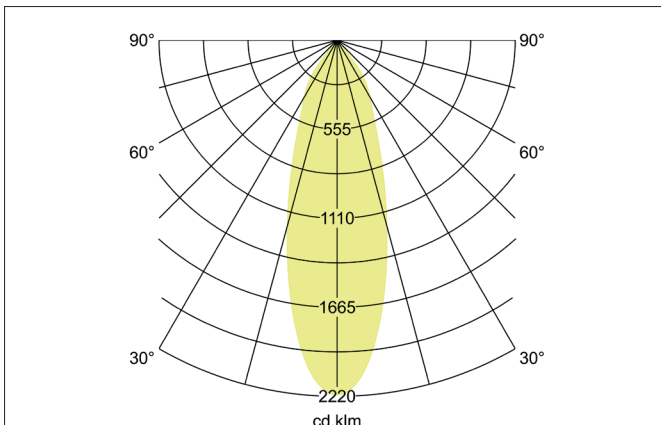

**BB23 LED recessed spotlight set, IP65, trailing edge dimmable,
 with connection box**
 Article no. 39484183AB

Tender

LED recessed spotlight set, IP65, trailing edge dimmable, with connection box, Round. Toolless ceiling installation by installation springs. Ceiling cut-out Ø 68 mm, Installation depth 55 mm, Outer diameter 85 mm, Weight 0,223 kg, Reflector silver with rotationssymmetrical, deep, wide distributed light intensity.. Luminous flux 620 lm, Power 1 x 7 W, Light colour warm white, Correlated color temperature (CCT) 3.000 K, Colour rendering index CRI > 80, Rated life time L70/B50 at 25 °C: 30.000 h, Rated life time L80/B20 at 25 °C: 50.000 h, Housing material: Aluminium / Plastic, Colour: Black structure, Permissible ambient temperature (ta): -20 °C - +25 °C, Protection class (EN 61140): II, Degree of protection (DIN EN 60529): IP65. With electronic driver, Trailing-edge phase dimmable.

Article data	
Article no.	39484183AB
GTIN	4251433997467
Series name	BB23
Short description	LED recessed spotlight set, IP65, trailing edge dimmable, with connection box
Material	Aluminium / Plastic
Colour	Black
Type of surface	Structure
Shape	Round
Outer diameter	85 mm
Built-in diameter	68 mm
Installation depth	55 mm
Height	4 mm
Scope of delivery	incl. connection box, 3-pole for through-wiring
Weight	0.223 kg
Conformance	CE, UKCA

Operating technology of the luminaire	
Power	6 W
Voltage type	DC
Current	350 mA
Lamp	LED
Protection class	III
Degree of protection	IP65
Rated life time L70/B50 at 25 °C	30,000 h

Operating technology of driver	
Article No. of used driver	17663010
Length	110 mm
Width	50 mm
Height	19 mm
AC nominal voltage min	198 V
AC nominal voltage max	264 V
Frequency max	60 Hz
Dimmable	Yes
Control	Trailing-edge phase
Starting current	1 A, 15,2 µs
Power min	2.8 W
Power	7 W
Output current	350 mA
Degree of protection	IP20
Protection class	II
Flicker-free	Yes