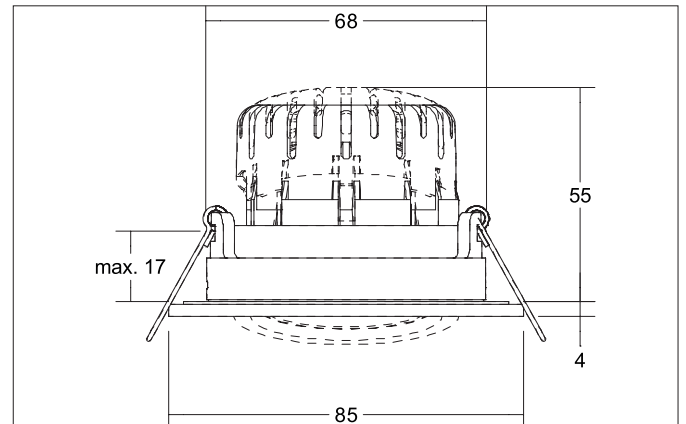

**BB23 LED recessed spotlight set, IP65, trailing edge dimmable,
 with connection box**
 Article no. 39484183AB

Tender

LED recessed spotlight set, IP65, trailing edge dimmable, with connection box, Round. Toolless ceiling installation by installation springs. Ceiling cut-out Ø 68 mm, Installation depth 55 mm, Outer diameter 85 mm, Weight 0,223 kg, Reflector silver with rotationssymmetrical, deep, wide distributed light intensity.. Luminous flux 620 lm, Power 1 x 7 W, Light colour warm white, Correlated color temperature (CCT) 3.000 K, Colour rendering index CRI > 80, Rated life time L70/B50 at 25 °C: 30.000 h, Rated life time L80/B20 at 25 °C: 50.000 h, Housing material: Aluminium / Plastic, Colour: Black structure, Permissible ambient temperature (ta): -20 °C - +25 °C, Protection class (EN 61140): II, Degree of protection (DIN EN 60529): IP65. With electronic driver, Trailing-edge phase dimmable.

Article data	
Article no.	39484183AB
GTIN	4251433997467
Series name	BB23
Short description	LED recessed spotlight set, IP65, trailing edge dimmable, with connection box
Material	Aluminium / Plastic
Colour	Black
Type of surface	Structure
Shape	Round
Outer diameter	85 mm
Built-in diameter	68 mm
Installation depth	55 mm
Height	4 mm
Scope of delivery	incl. connection box, 3-pole for through-wiring
Weight	0.223 kg
Conformance	CE, UKCA

Operating technology of the luminaire	
Power	6 W
Voltage type	DC
Current	350 mA
Lamp	LED
Protection class	III
Degree of protection	IP65
Rated life time L70/B50 at 25 °C	30,000 h

Operating technology of driver	
Article No. of used driver	17663010
Length	110 mm
Width	50 mm
Height	19 mm
AC nominal voltage min	198 V
AC nominal voltage max	264 V
Frequency max	60 Hz
Dimmable	Yes
Control	Trailing-edge phase
Starting current	1 A, 15,2 µs
Power min	2.8 W
Power	7 W
Output current	350 mA
Degree of protection	IP20
Protection class	II
Flicker-free	Yes