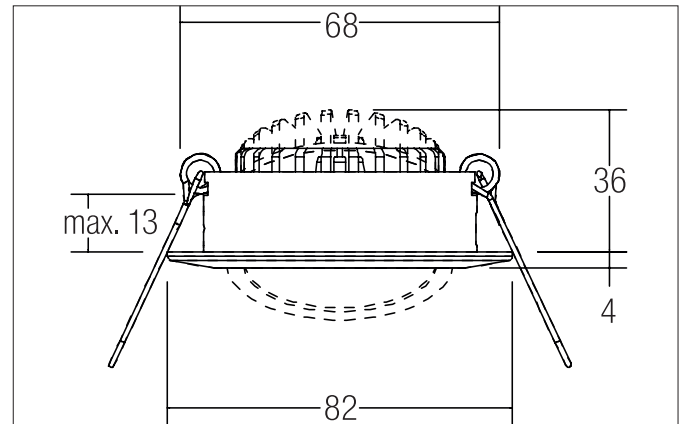

BB03 LED recessed spotlight set consisting of three lights, one dimmable trailing edge phase section converter, with connection box and three 2,000 mm connecting cables

Article no. 39463183S3

Light.
For Generations.

Tender

LED recessed spotlight set consisting of three lights, one dimmable trailing edge phase section converter, with connection box and three 2,000 mm connecting cables, Round. Toolless ceiling installation by installation springs. Ceiling cut-out Ø 68 mm, Installation depth 36 mm, Outer diameter 82 mm, Weight 0,490 kg, Reflector silver with rotationssymmetrical, deep, wide distributed light intensity. optimal light distribution due to a polycarbonat clear cover. Luminous flux 1.890 lm, Power 1 x 18 W, Light colour warm white, Correlated color temperature (CCT) 3.000 K, Colour rendering index CRI > 80, Rated life time L70/B50 at 25 °C: 30.000 h, Rated life time L80/B20 at 25 °C: 50.000 h, Housing material: Aluminium / Polycarbonate, Colour: Black, Permissible ambient temperature (ta): -20 °C - +25 °C, Protection class (EN 61140): II, Degree of protection (DIN EN 60529): IP20, .With electronic driver, Trailing-edge phase dimmable.

Article data	
Article no.	39463183S3
GTIN	4251433998525
Series name	BB03
Short description	LED recessed spotlight set consisting of three lights, one dimmable trailing edge phase section converter, with connection box and three 2,000 mm connecting cables
Material	Aluminium / Polycarbonate
Colour	Black
Type of surface	Matt
Shape	Round
Outer diameter	82 mm
Built-in diameter	68 mm
Installation depth	36 mm
Hight	4 mm
Scope of delivery	incl. one connection box, 3-pole for through-wiring and three 2,000 mm extension cables for installing a system with three individual luminaires connected in series
Weight	0.490 kg
Conformance	CE, UKCA