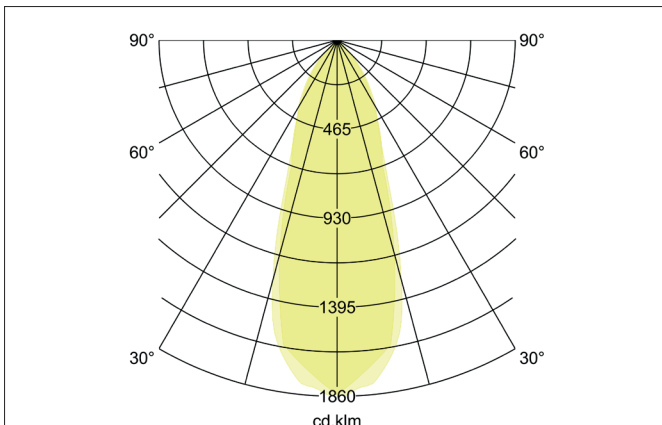

BB05 LED recessed spotlight set consisting of three lights, one dimmable trailing edge phase section converter, with connection box and three 2,000 mm connecting cables
Article no. 39465183S3

Tender
LED recessed spotlight set consisting of three lights, one dimmable trailing edge phase section converter, with connection box and three 2,000 mm connecting cables, Square. Toolless ceiling installation by installation springs. Ceiling cut-out Ø 68 mm, Installation depth 38 mm, Length 82 mm, Width 82 mm, Weight 0,520 kg, Reflector silver with rotationssymmetrical, deep, wide distributed light intensity. Cover polycarbonat clear. Luminous flux 1.890 lm, Power 1 x 18 W, Light colour warm white, Correlated color temperature (CCT) 3.000 K, Colour rendering index CRI > 80, Rated life time L70/B50 at 25 °C: 30.000 h, Rated life time L80/B20 at 25 °C: 50.000 h, Housing material: Aluminium / Polycarbonate, Colour: Black structure, Permissible ambient temperature (ta): -20 °C - +25 °C, Protection class (EN 61140): II, Degree of protection (DIN EN 60529): IP20. With electronic driver, Trailing-edge phase dimmable.

Lighting technology	
Colour temperature	3.000 K
Light colour	White
Light output	Direct
Luminous flux	1,890 lm
System efficiency	105 lm/W
Colour rendering	CRI > 80
Reflector	Faceted
Reflector colour	silver
Beam angle	38°
Light sharing	Symmetric
Adjustable color temperature	No