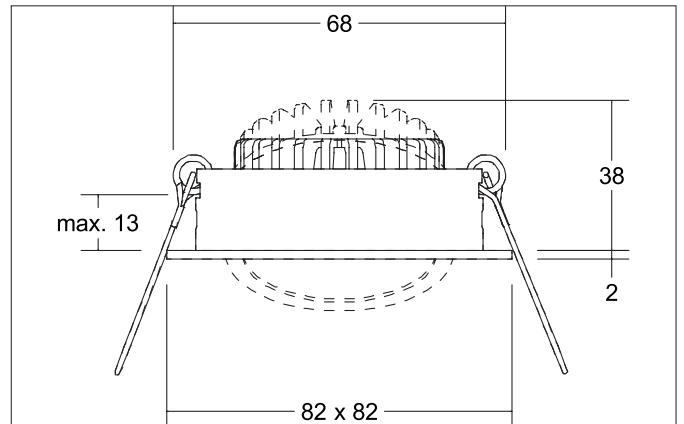

BB05 LED recessed spotlight set consisting of three lights, one dimmable trailing edge phase section converter, with connection box and three 2,000 mm connecting cables
Article no. 39465183S3

Tender
LED recessed spotlight set consisting of three lights, one dimmable trailing edge phase section converter, with connection box and three 2,000 mm connecting cables, Square. Toolless ceiling installation by installation springs. Ceiling cut-out Ø 68 mm, Installation depth 38 mm, Length 82 mm, Width 82 mm, Weight 0,520 kg, Reflector silver with rotationssymmetrical, deep, wide distributed light intensity. Cover polycarbonat clear. Luminous flux 1.890 lm, Power 1 x 18 W, Light colour warm white, Correlated color temperature (CCT) 3.000 K, Colour rendering index CRI > 80, Rated life time L70/B50 at 25 °C: 30.000 h, Rated life time L80/B20 at 25 °C: 50.000 h, Housing material: Aluminium / Polycarbonate, Colour: Black structure, Permissible ambient temperature (ta): -20 °C - +25 °C, Protection class (EN 61140): II, Degree of protection (DIN EN 60529): IP20. With electronic driver, Trailing-edge phase dimmable.

BB05 LED recessed spotlight set consisting of three lights, one dimmable trailing edge phase section converter, with connection box and three 2,000 mm connecting cables

Article no. 39465183S3

Article data	
Article no.	39465183S3
GTIN	4251433998549
Series name	BB05
Short description	LED recessed spotlight set consisting of three lights, one dimmable trailing edge phase section converter, with connection box and three 2,000 mm connecting cables
Material	Aluminium / Polycarbonate
Colour	Black
Type of surface	Structure
Shape	Square
Built-in diameter	68 mm
Installation depth	38 mm
Length	82 mm
Width	82 mm
Height	4 mm
Scope of delivery	incl. one connection box, 3-pole for through-wiring and three 2,000 mm extension cables for installing a system with three individual lights in series connection
Weight	0.520 kg
Conformance	UKCA