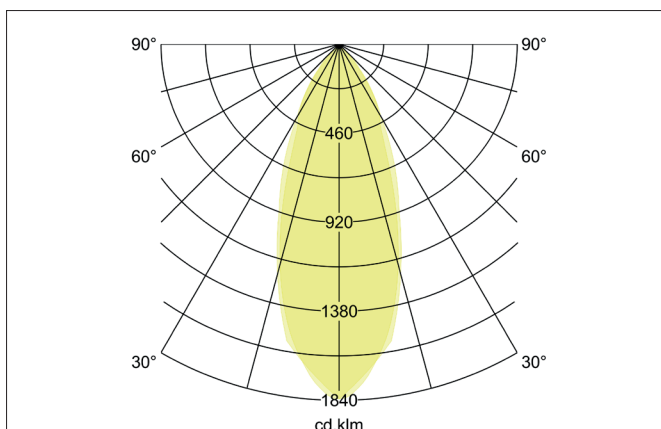

BB38 LED recessed spotlight set, switchable, with connection box

Article no. 38499173

Tender

LED recessed spotlight set, switchable, with connection box, Round. Toolless ceiling installation by installation springs. Ceiling cut-out \varnothing 68 mm, Installation depth 43 mm, Length 82 mm, Width 82 mm, Weight 0,238 kg, Reflector silver with rotationssymmetrical, deep, wide distributed light intensity. Cover polycarbonat clear. Luminous flux 680 lm, Power 1 x 7 W, Light colour warm white, Correlated color temperature (CCT) 3.000 K, Colour rendering index CRI > 80, Rated life time L70/B50 at 25 °C: 50.000 h, Housing material: Aluminium / Plastic, Colour: White structure, Permissible ambient temperature (ta): -20 °C - +25 °C, Protection class (EN 61140): II, Degree of protection (DIN EN 60529): IP20. With electronic driver, on/off switchable.

Lighting technology	
Colour temperature	3.000 K
Light colour	White
Light output	Direct
Luminous flux	680 lm
System efficiency	97 lm/W
Colour rendering	CRI > 80
Reflector	Faceted
Reflector colour	silver
Beam angle	40°
Light sharing	Symmetric
Adjustable color temperature	No

Operating technology of the luminaire	
Power	6 W
Voltage type	DC
Current	350 mA
Lamp	LED
Protection class	III
Degree of protection	IP20
Rated life time L70/B50 at 25 °C	30,000 h

Operating technology of driver	
Article No. of used driver	17662010
Length	68 mm
Width	35 mm
Hight	21 mm
AC nominal voltage min	90 V
AC nominal voltage max	264 V
Frequency max	60 Hz
Dimmable	No
Control	on/off
Starting current	10 A, 10 ms
Power min	1 W
Power	7.2 W
Output current	350 mA
Degree of protection	IP20
Protection class	II
Flicker-free	Yes