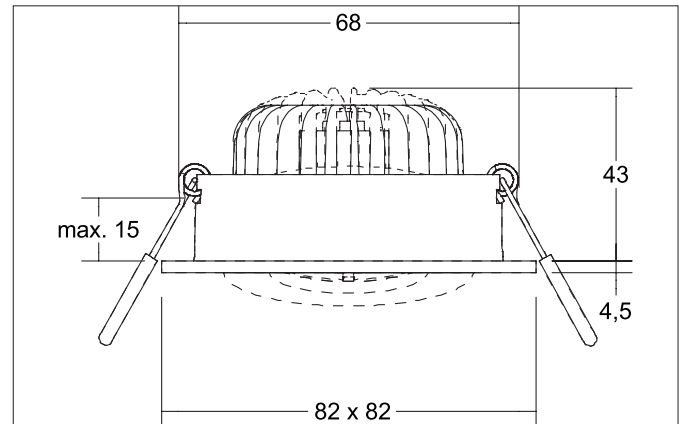

BB38 LED recessed spotlight set, switchable, with connection box

Article no. 38499173

Tender

LED recessed spotlight set, switchable, with connection box, Round. Toolless ceiling installation by installation springs. Ceiling cut-out \varnothing 68 mm, Installation depth 43 mm, Length 82 mm, Width 82 mm, Weight 0,238 kg, Reflector silver with rotationssymmetrical, deep, wide distributed light intensity. Cover polycarbonat clear. Luminous flux 680 lm, Power 1 x 7 W, Light colour warm white, Correlated color temperature (CCT) 3.000 K, Colour rendering index CRI > 80, Rated life time L70/B50 at 25 °C: 50.000 h, Housing material: Aluminium / Plastic, Colour: White structure, Permissible ambient temperature (ta): -20 °C - +25 °C, Protection class (EN 61140): II, Degree of protection (DIN EN 60529): IP20. With electronic driver, on/off switchable.

BB38 LED recessed spotlight set, switchable, with connection box

Article no. 38499173

Article data	
Article no.	38499173
GTIN	4251433997337
Series name	BB38
Short description	LED recessed spotlight set, switchable, with connection box
Material	Aluminium / Plastic
Colour	White
Type of surface	Structure
Shape	Square
Built-in diameter	68 mm
Installation depth	43 mm
Length	82 mm
Width	82 mm
Hight	4.5 mm
Scope of delivery	incl. connection box, 3-pole
Weight	0.238 kg
Conformance	CE, UKCA

Operating technology of the luminaire	
Power	6 W
Voltage type	DC
Current	350 mA
Lamp	LED
Protection class	III
Degree of protection	IP20
Rated life time L70/B50 at 25 °C	30,000 h

Operating technology of driver	
Article No. of used driver	17662010
Length	68 mm
Width	35 mm
Hight	21 mm
AC nominal voltage min	90 V
AC nominal voltage max	264 V
Frequency max	60 Hz
Dimmable	No
Control	on/off
Starting current	10 A, 10 ms
Power min	1 W
Power	7.2 W
Output current	350 mA
Degree of protection	IP20
Protection class	II
Flicker-free	Yes