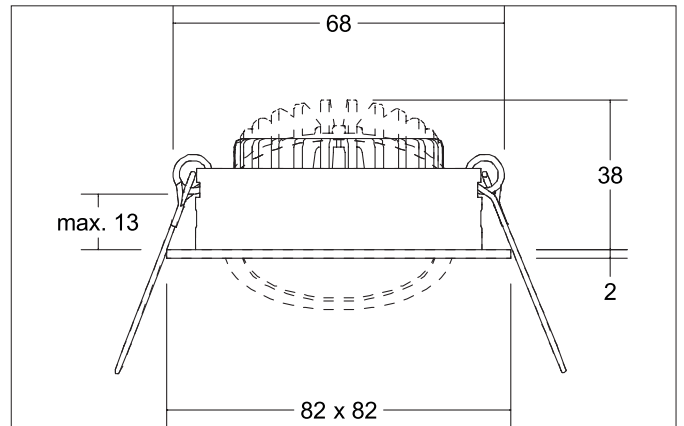

BB05 LED recessed spotlight set, switchable, with connection box
 Article no. 38465023

Light.
 For Generations.

Tender
 LED recessed spotlight set, switchable, with connection box, Square. Toolless ceiling installation by installation springs. Ceiling cut-out Ø 68 mm, Installation depth 38 mm, Length 82 mm, Width 82 mm, Weight 0,177 kg, Reflector silver with rotationssymmetrical, deep, wide distributed light intensity. optimal light distribution due to a polycarbonat clear cover. Luminous flux 630 lm, Power 1 x 6 W, Light colour warm white, Correlated color temprature (CCT) 3.000 K, Colour rendering index CRI > 80, Rated life time L80/B20 at 25 °C: 50.000 h, Housing material: Aluminium / Polycarbonat, Colour: Chrome, Permissible ambient temperature (ta): -20 °C - +25 °C, Protection class (EN 61140): II, Degree of protection (DIN EN 60529): IP20, .With electronic driver, on/off switchable.

Article data	
Article no.	38465023
GTIN	4251433996934
Series name	BB05
Short description	LED recessed spotlight set, switchable, with connection box
Material	Aluminium / Polycarbonat
Colour	Chrome
Type of surface	Glossy
Shape	Square
Built-in diameter	68 mm
Installation depth	38 mm
Length	82 mm
Width	82 mm
Hight	2 mm
Scope of delivery	incl. connection box, 3-pole
Weight	0.177 kg
Conformance	CE, UKCA

Operating technology of the luminaire	
Power	6 W
Voltage type	DC
Current	350 mA
Lamp	LED
Protection class	III
Degree of protection	IP20

Operating technology of driver	
Article No. of used driver	17662010
Length	68 mm
Width	35 mm
Height	21 mm
AC nominal voltage min	90 V
AC nominal voltage max	264 V
Frequency max	60 Hz
Dimmable	No
Control	on/off
Starting current	10 A (max. 10ms)
Power min	1 W
Power	7.2 W
Output current	350 mA
Degree of protection	IP20
Protection class	II
Flicker-free	Yes