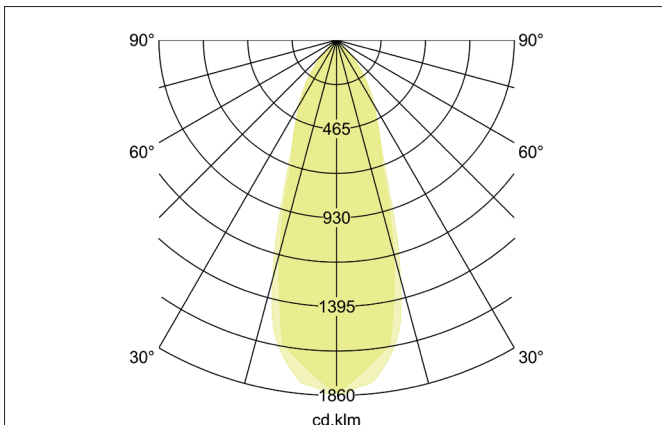

BB05 LED recessed spotlight set, switchable, with connection box
 Article no. 38465023

Light.
 For Generations.

Tender
 LED recessed spotlight set, switchable, with connection box, Square. Toolless ceiling installation by installation springs. Ceiling cut-out Ø 68 mm, Installation depth 38 mm, Length 82 mm, Width 82 mm, Weight 0,177 kg, Reflector silver with rotationssymmetrical, deep, wide distributed light intensity. optimal light distribution due to a polycarbonat clear cover. Luminous flux 630 lm, Power 1 x 6 W, Light colour warm white, Correlated color temprature (CCT) 3.000 K, Colour rendering index CRI > 80, Rated life time L80/B20 at 25 °C: 50.000 h, Housing material: Aluminium / Polycarbonat, Colour: Chrome, Permissible ambient temperature (ta): -20 °C - +25 °C, Protection class (EN 61140): II, Degree of protection (DIN EN 60529): IP20, .With electronic driver, on/off switchable.

Article data	
Article no.	38465023
GTIN	4251433996934
Series name	BB05
Short description	LED recessed spotlight set, switchable, with connection box
Material	Aluminium / Polycarbonat
Colour	Chrome
Type of surface	Glossy
Shape	Square
Built-in diameter	68 mm
Installation depth	38 mm
Length	82 mm
Width	82 mm
Hight	2 mm
Scope of delivery	incl. connection box, 3-pole
Weight	0.177 kg
Conformance	CE, UKCA

Operating technology of the luminaire	
Power	6 W
Voltage type	DC
Current	350 mA
Lamp	LED
Protection class	III
Degree of protection	IP20

Operating technology of driver	
Article No. of used driver	17662010
Length	68 mm
Width	35 mm
Height	21 mm
AC nominal voltage min	90 V
AC nominal voltage max	264 V
Frequency max	60 Hz
Dimmable	No
Control	on/off
Starting current	10 A (max. 10ms)
Power min	1 W
Power	7.2 W
Output current	350 mA
Degree of protection	IP20
Protection class	II
Flicker-free	Yes