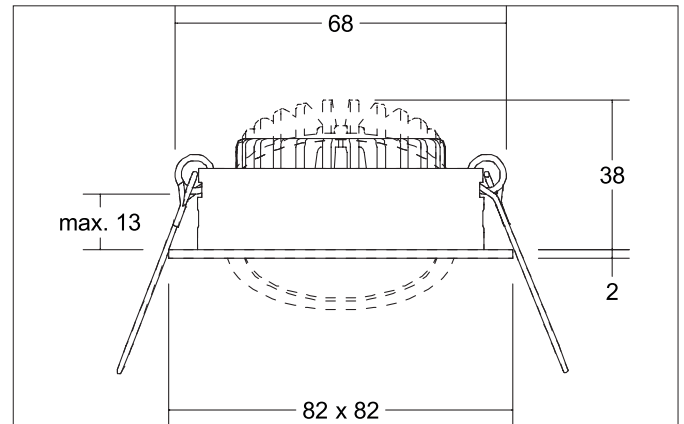

**BB05 LED recessed spotlight set, switchable, with connection box**

Article no. 38465073

Light.  
For Generations.**Tender**

LED recessed spotlight set, switchable, with connection box, Square. Toolless ceiling installation by installation springs. Ceiling cut-out Ø 68 mm, Installation depth 38 mm, Length 82 mm, Width 82 mm, Weight 0,177 kg, Reflector silver with rotationssymmetrical, deep, wide distributed light intensity. optimal light distribution due to a polycarbonat clear cover. Luminous flux 630 lm, Power 1 x 6 W, Light colour warm white, Correlated color temprature (CCT) 3.000 K, Colour rendering index CRI > 80, Rated life time L80/B20 at 25 °C: 50.000 h, Housing material: Aluminium / Polycarbonat, Colour: White, Permissible ambient temperature (ta): -20 °C - +25 °C, Protection class (EN 61140): II, Degree of protection (DIN EN 60529): IP20, .With electronic driver, on/off switchable.

Article data	
Article no.	38465073
GTIN	4251433996712
Series name	BB05
Short description	LED recessed spotlight set, switchable, with connection box
Material	Aluminium / Polycarbonat
Colour	White
Type of surface	Glossy
Shape	Square
Built-in diameter	68 mm
Installation depth	38 mm
Length	82 mm
Width	82 mm
Hight	2 mm
Scope of delivery	incl. connection box, 3-pole
Weight	0.177 kg
Conformance	CE, UKCA

Operating technology of the luminaire	
Power	6 W
Voltage type	DC
Current	350 mA
Lamp	LED
Protection class	III
Degree of protection	IP20

Operating technology of driver	
Article No. of used driver	17662010
Length	68 mm
Width	35 mm
Hight	21 mm
AC nominal voltage min	90 V
AC nominal voltage max	264 V
Frequency max	60 Hz
Dimmable	No
Control	on/off
Starting current	10 A (max. 10ms)
Power min	1 W
Power	7.2 W
Output current	350 mA
Degree of protection	IP20
Protection class	II
Flicker-free	Yes