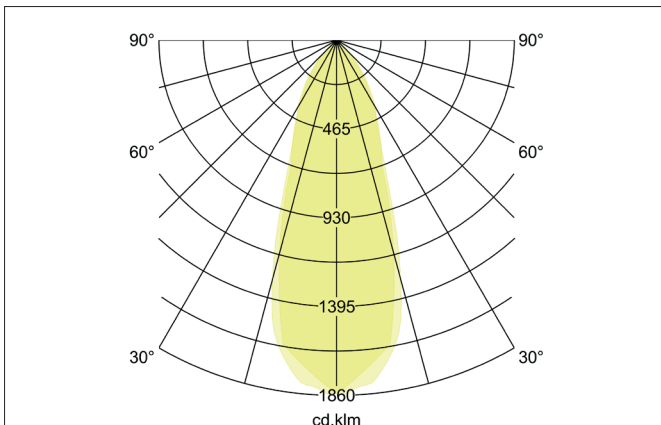

**BB05 LED recessed spotlight set, switchable, with connection box**

Article no. 38465073

Light.  
For Generations.**Tender**

LED recessed spotlight set, switchable, with connection box, Square. Toolless ceiling installation by installation springs. Ceiling cut-out Ø 68 mm, Installation depth 38 mm, Length 82 mm, Width 82 mm, Weight 0,177 kg, Reflector silver with rotationssymmetrical, deep, wide distributed light intensity. optimal light distribution due to a polycarbonat clear cover. Luminous flux 630 lm, Power 1 x 6 W, Light colour warm white, Correlated color temprature (CCT) 3.000 K, Colour rendering index CRI > 80, Rated life time L80/B20 at 25 °C: 50.000 h, Housing material: Aluminium / Polycarbonat, Colour: White, Permissible ambient temperature (ta): -20 °C - +25 °C, Protection class (EN 61140): II, Degree of protection (DIN EN 60529): IP20, .With electronic driver, on/off switchable.

Article data	
Article no.	38465073
GTIN	4251433996712
Series name	BB05
Short description	LED recessed spotlight set, switchable, with connection box
Material	Aluminium / Polycarbonat
Colour	White
Type of surface	Glossy
Shape	Square
Built-in diameter	68 mm
Installation depth	38 mm
Length	82 mm
Width	82 mm
Hight	2 mm
Scope of delivery	incl. connection box, 3-pole
Weight	0.177 kg
Conformance	CE, UKCA

Operating technology of the luminaire	
Power	6 W
Voltage type	DC
Current	350 mA
Lamp	LED
Protection class	III
Degree of protection	IP20

Operating technology of driver	
Article No. of used driver	17662010
Length	68 mm
Width	35 mm
Hight	21 mm
AC nominal voltage min	90 V
AC nominal voltage max	264 V
Frequency max	60 Hz
Dimmable	No
Control	on/off
Starting current	10 A (max. 10ms)
Power min	1 W
Power	7.2 W
Output current	350 mA
Degree of protection	IP20
Protection class	II
Flicker-free	Yes