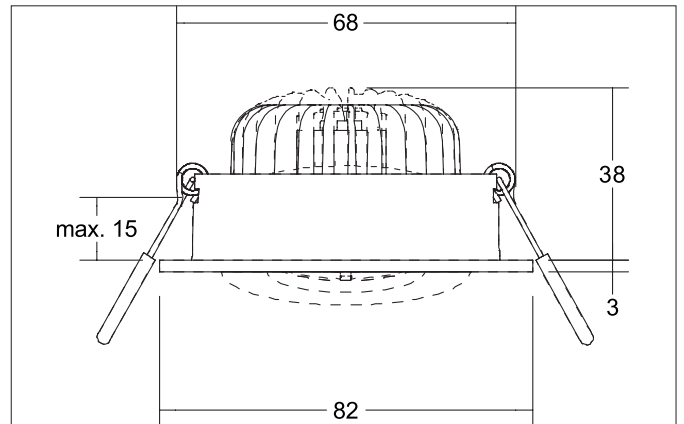

BB34 LED recessed spotlight set, switchable, with connection box
 Article no. 38478183

Light.
 For Generations.

Tender
 LED recessed spotlight set, switchable, with connection box, Round. Toolless ceiling installation by installation springs. Ceiling cut-out Ø 68 mm, Installation depth 38 mm, Outer diameter 82 mm, Weight 0,226 kg, Reflector silver with rotationssymmetrical, deep, wide distributed light intensity. optimal light distribution due to a polycarbonat clear cover. Luminous flux 680 lm, Power 1 x 7 W, Light colour warm white, Correlated color temprature (CCT) 3.000 K, Colour rendering index CRI > 80, Rated life time L70/B50 at 25 °C: 50.000 h, Housing material: Aluminium / Plastic, Colour: White structure, Permissible ambient temperature (ta): -20 °C - +25 °C, Protection class (EN 61140): II, Degree of protection (DIN EN 60529): IP20, .With electronic driver, on/off switchable.

| Article data | |
|--------------------|---|
| Article no. | 38478183 |
| GTIN | 4251433997269 |
| Series name | BB34 |
| Short description | LED recessed spotlight set, switchable, with connection box |
| Material | Aluminium / Plastic |
| Colour | White |
| Type of surface | Structure |
| Shape | Round |
| Outer diameter | 82 mm |
| Built-in diameter | 68 mm |
| Installation depth | 38 mm |
| Height | 3 mm |
| Scope of delivery | incl. connection box, 3-pole |
| Weight | 0.226 kg |