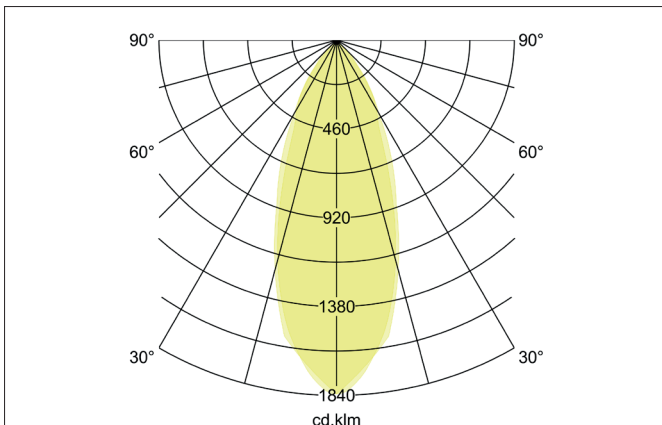

BB34 LED recessed spotlight set, switchable, with connection box
 Article no. 38478183

Light.
 For Generations.

Tender
 LED recessed spotlight set, switchable, with connection box, Round. Toolless ceiling installation by installation springs. Ceiling cut-out Ø 68 mm, Installation depth 38 mm, Outer diameter 82 mm, Weight 0,226 kg, Reflector silver with rotationssymmetrical, deep, wide distributed light intensity. optimal light distribution due to a polycarbonat clear cover. Luminous flux 680 lm, Power 1 x 7 W, Light colour warm white, Correlated color temprature (CCT) 3.000 K, Colour rendering index CRI > 80, Rated life time L70/B50 at 25 °C: 50.000 h, Housing material: Aluminium / Plastic, Colour: White structure, Permissible ambient temperature (ta): -20 °C - +25 °C, Protection class (EN 61140): II, Degree of protection (DIN EN 60529): IP20, .With electronic driver, on/off switchable.

| Article data | |
|--------------------|---|
| Article no. | 38478183 |
| GTIN | 4251433997269 |
| Series name | BB34 |
| Short description | LED recessed spotlight set, switchable, with connection box |
| Material | Aluminium / Plastic |
| Colour | White |
| Type of surface | Structure |
| Shape | Round |
| Outer diameter | 82 mm |
| Built-in diameter | 68 mm |
| Installation depth | 38 mm |
| Height | 3 mm |
| Scope of delivery | incl. connection box, 3-pole |
| Weight | 0.226 kg |