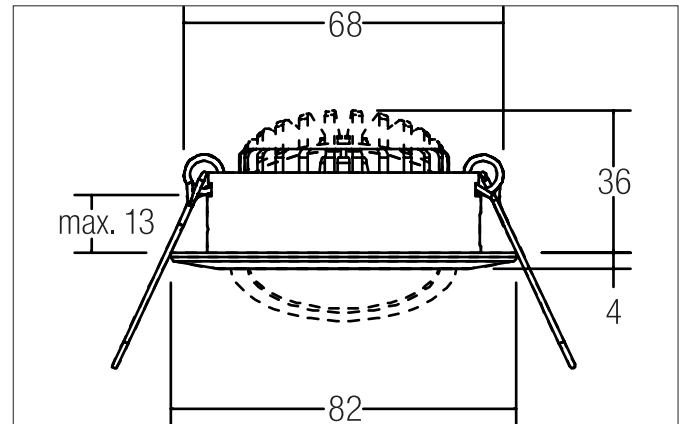

**BB03 LED recessed spotlight set, switchable, with connection box**

Article no. 38463153

Light.  
For Generations.**Tender**

LED recessed spotlight set, switchable, with connection box, Round. Toolless ceiling installation by installation springs. Ceiling cut-out Ø 68 mm, Installation depth 36 mm, Outer diameter 82 mm, Weight 0,171 kg, Reflector silver with rotationssymmetrical, deep, wide distributed light intensity. optimal light distribution due to a polycarbonat clear cover. Luminous flux 630 lm, Power 1 x 6 W, Light colour warm white, Correlated color temprature (CCT) 3.000 K, Colour rendering index CRI > 80, Rated life time L80/B20 at 25 °C: 50.000 h, Housing material: Aluminium / Plastic, Colour: Nickel, Permissible ambient temperature (ta): -20 °C - +25 °C, Protection class (EN 61140): II, Degree of protection (DIN EN 60529): IP20, .With electronic driver, on/off switchable.

Article data	
Article no.	38463153
GTIN	4251433996897
Series name	BB03
Short description	LED recessed spotlight set, switchable, with connection box
Material	Aluminium / Plastic
Colour	Nickel
Type of surface	Matt
Shape	Round
Outer diameter	82 mm
Built-in diameter	68 mm
Installation depth	36 mm
Hight	4 mm
Scope of delivery	incl. connection box, 3-pole
Weight	0.171 kg
Conformance	CE, UKCA

Operating technology of the luminaire	
Lamp holder	Plug&Play
Power	6 W
Voltage type	DC
Current	350 mA
Lamp	LED
Protection class	III
Degree of protection	IP20

Operating technology of driver	
Article No. of used driver	17662010
Length	68 mm
Width	35 mm
Height	21 mm
AC nominal voltage min	90 V
AC nominal voltage max	264 V
Frequency max	60 Hz
Dimmable	No
Control	on/off
Starting current	10 A (max. 10ms)
Power min	1 W
Power	7.2 W
Output current	350 mA
Degree of protection	IP20
Protection class	II
Flicker-free	Yes