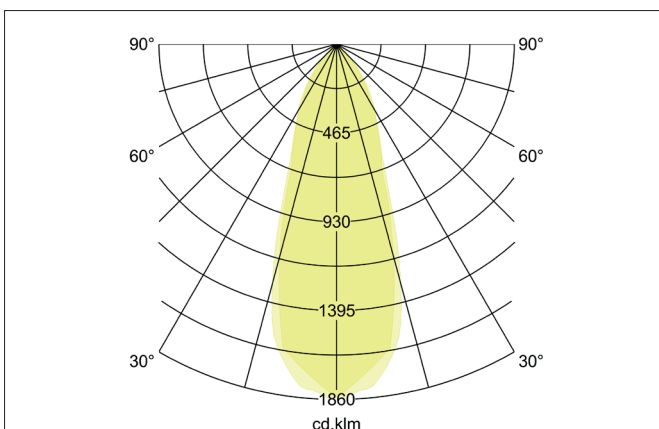

**BB03 LED recessed spotlight set, switchable, with connection box**

Article no. 38463153

Light.  
For Generations.**Tender**

LED recessed spotlight set, switchable, with connection box, Round. Toolless ceiling installation by installation springs. Ceiling cut-out Ø 68 mm, Installation depth 36 mm, Outer diameter 82 mm, Weight 0,171 kg, Reflector silver with rotationssymmetrical, deep, wide distributed light intensity. optimal light distribution due to a polycarbonat clear cover. Luminous flux 630 lm, Power 1 x 6 W, Light colour warm white, Correlated color temprature (CCT) 3.000 K, Colour rendering index CRI > 80, Rated life time L80/B20 at 25 °C: 50.000 h, Housing material: Aluminium / Plastic, Colour: Nickel, Permissible ambient temperature (ta): -20 °C - +25 °C, Protection class (EN 61140): II, Degree of protection (DIN EN 60529): IP20, .With electronic driver, on/off switchable.

Article data	
Article no.	38463153
GTIN	4251433996897
Series name	BB03
Short description	LED recessed spotlight set, switchable, with connection box
Material	Aluminium / Plastic
Colour	Nickel
Type of surface	Matt
Shape	Round
Outer diameter	82 mm
Built-in diameter	68 mm
Installation depth	36 mm
Hight	4 mm
Scope of delivery	incl. connection box, 3-pole
Weight	0.171 kg
Conformance	CE, UKCA

Operating technology of the luminaire	
Lamp holder	Plug&Play
Power	6 W
Voltage type	DC
Current	350 mA
Lamp	LED
Protection class	III
Degree of protection	IP20

Operating technology of driver	
Article No. of used driver	17662010
Length	68 mm
Width	35 mm
Height	21 mm
AC nominal voltage min	90 V
AC nominal voltage max	264 V
Frequency max	60 Hz
Dimmable	No
Control	on/off
Starting current	10 A (max. 10ms)
Power min	1 W
Power	7.2 W
Output current	350 mA
Degree of protection	IP20
Protection class	II
Flicker-free	Yes