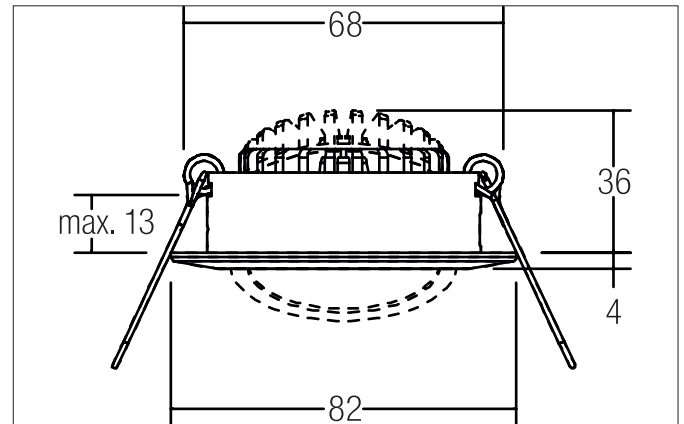

**BB03 LED recessed spotlight set, switchable, with connection box**

Article no. 38463173

Light.  
For Generations.**Tender**

LED recessed spotlight set, switchable, with connection box, Round. Toolless ceiling installation by installation springs. Ceiling cut-out Ø 68 mm, Installation depth 36 mm, Outer diameter 82 mm, Weight 0,171 kg, Reflector silver with rotationssymmetrical, deep, wide distributed light intensity. optimal light distribution due to a polycarbonat clear cover. Luminous flux 630 lm, Power 1 x 6 W, Light colour warm white, Correlated color temprature (CCT) 3.000 K, Colour rendering index CRI > 80, Rated life time L80/B20 at 25 °C: 50.000 h, Housing material: Aluminium / Plastic, Colour: White structure, Permissible ambient temperature (ta): -20 °C - +25 °C, Protection class (EN 61140): II, Degree of protection (DIN EN 60529): IP20, .With electronic driver, on/off switchable.

Article data	
Article no.	38463173
GTIN	4251433996903
Series name	BB03
Short description	LED recessed spotlight set, switchable, with connection box
Material	Aluminium / Plastic
Colour	White
Type of surface	Structure
Shape	Round
Outer diameter	82 mm
Built-in diameter	68 mm
Installation depth	36 mm
Hight	4 mm
Scope of delivery	incl. connection box, 3-pole
Weight	0.171 kg
Conformance	CE, UKCA

**BB03 LED recessed spotlight set, switchable, with connection box**  
Article no. 38463173Light.  
For Generations.

Packing data	
Gross weight	0.207 kg
Length of packaging	95 mm
Packaging width	75 mm
Packaging height	95 mm
Disposal at end of life	<p>This product must not be disposed of with household waste. You are obliged, to dispose of such electrical waste separately.</p> <p>By disposing of electrical waste and other old or defective electronics separately, you support recycling or other forms of re-use. In that way you help to take care and to avoid that harmful substances get into the environment.</p>