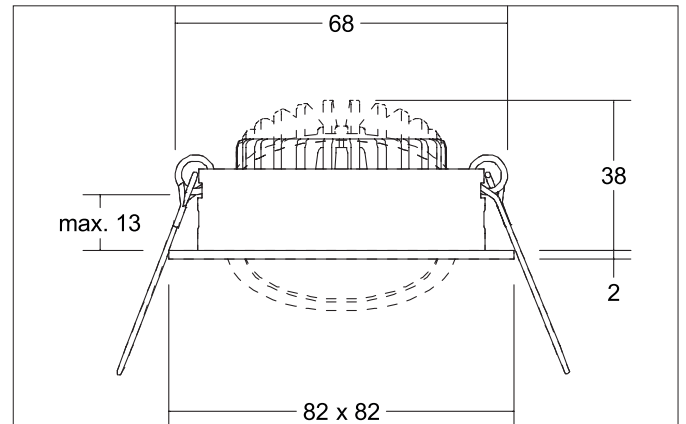

BB05 LED recessed spotlight set, switchable, with connection box

Article no. 38465173

Tender

LED recessed spotlight set, switchable, with connection box, Square. Toolless ceiling installation by installation springs. Ceiling cut-out Ø 68 mm, Installation depth 38 mm, Length 82 mm, Width 82 mm, Weight 0,177 kg, Reflector silver with rotationssymmetrical, deep, wide distributed light intensity. Cover polycarbonat clear. Luminous flux 630 lm, Power 1 x 6 W, Light colour warm white, Correlated color temperature (CCT) 3.000 K, Colour rendering index CRI > 80, Rated life time L80/B20 at 25 °C: 50.000 h, Housing material: Aluminium / Polycarbonate, Colour: White structure, Permissible ambient temperature (ta): -20 °C - +25 °C, Protection class (EN 61140): II, Degree of protection (DIN EN 60529): IP20. With electronic driver, on/off switchable.

| Article data | |
|--------------------|---|
| Article no. | 38465173 |
| GTIN | 4251433996736 |
| Series name | BB05 |
| Short description | LED recessed spotlight set, switchable, with connection box |
| Material | Aluminium / Polycarbonate |
| Colour | White |
| Type of surface | Structure |
| Shape | Square |
| Built-in diameter | 68 mm |
| Installation depth | 38 mm |
| Length | 82 mm |
| Width | 82 mm |
| Hight | 2 mm |
| Scope of delivery | incl. connection box, 3-pole |
| Weight | 0.177 kg |
| Conformance | CE, UKCA |