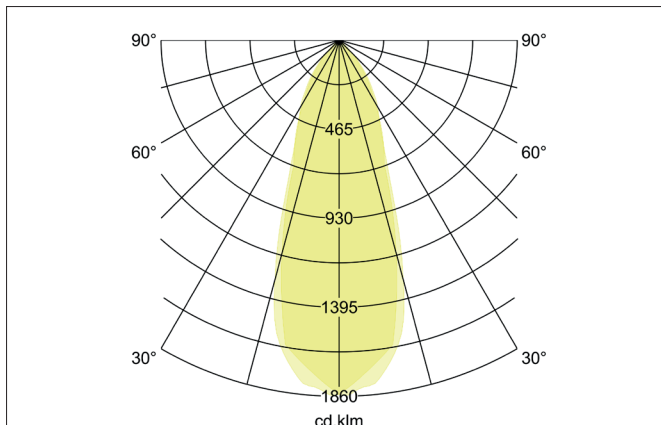

BB05 LED recessed spotlight set, switchable, with connection box

Article no. 38465173

Tender

LED recessed spotlight set, switchable, with connection box, Square. Toolless ceiling installation by installation springs. Ceiling cut-out Ø 68 mm, Installation depth 38 mm, Length 82 mm, Width 82 mm, Weight 0,177 kg, Reflector silver with rotationssymmetrical, deep, wide distributed light intensity. Cover polycarbonat clear. Luminous flux 630 lm, Power 1 x 6 W, Light colour warm white, Correlated color temperature (CCT) 3.000 K, Colour rendering index CRI > 80, Rated life time L80/B20 at 25 °C: 50.000 h, Housing material: Aluminium / Polycarbonate, Colour: White structure, Permissible ambient temperature (ta): -20 °C - +25 °C, Protection class (EN 61140): II, Degree of protection (DIN EN 60529): IP20. With electronic driver, on/off switchable.

| Article data | |
|--------------------|---|
| Article no. | 38465173 |
| GTIN | 4251433996736 |
| Series name | BB05 |
| Short description | LED recessed spotlight set, switchable, with connection box |
| Material | Aluminium / Polycarbonate |
| Colour | White |
| Type of surface | Structure |
| Shape | Square |
| Built-in diameter | 68 mm |
| Installation depth | 38 mm |
| Length | 82 mm |
| Width | 82 mm |
| Hight | 2 mm |
| Scope of delivery | incl. connection box, 3-pole |
| Weight | 0.177 kg |
| Conformance | CE, UKCA |

BB05 LED recessed spotlight set, switchable, with connection box

Article no. 38465173

| Lighting technology | |
|------------------------------|-----------|
| Colour temperature | 3.000 K |
| Light colour | White |
| Light output | Direct |
| Luminous flux | 630 lm |
| System efficiency | 105 lm/W |
| Colour rendering | CRI > 80 |
| Reflector | Faceted |
| Reflector colour | silver |
| Beam angle | 38° |
| Light sharing | Symmetric |
| Adjustable color temperature | No |