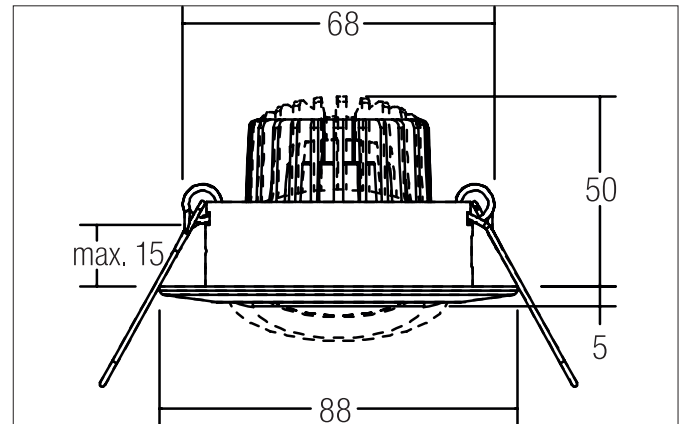

**BB13 LED recessed spotlight set, dim2warm, trailing edge dimmable, with connection box**

Article no. 39473173

Light.  
For Generations.**Tender**

LED recessed spotlight set, dim2warm, trailing edge dimmable, with connection box, Round. Toolless ceiling installation by installation springs. Ceiling cut-out Ø 68 mm, Installation depth 50 mm, Outer diameter 88 mm, Weight 0,327 kg, Reflector silver with rotationssymmetrical, deep, wide distributed light intensity. optimal light distribution due to a glass transparent cover. Luminous flux 430 lm, Power 1 x 6 W, Light colour warm white to StructureNodeImpl 4028e4c98a2c31f1018a7606e6bb3bea, Correlated color temprature (CCT) 3.000 - 1.800 K, Colour rendering index CRI > 90, Housing material: Cast iron / Aluminium / Glass / Plastic, Colour: White structure, Permissible ambient temperature (ta): -20 °C - +25 °C, Protection class (EN 61140): II, Degree of protection (DIN EN 60529): IP20, .With electronic driver, Trailing-edge phase dimmable.

**BB13 LED recessed spotlight set, dim2warm, trailing edge dimmable, with connection box**

Article no. 39473173

Light.  
For Generations.

Article data	
Article no.	39473173
GTIN	4251433998099
Series name	BB13
Short description	LED recessed spotlight set, dim2warm, trailing edge dimmable, with connection box
Material	Cast iron / Aluminium / Glass / Plastic
Colour	White
Type of surface	Structure
Shape	Round
Outer diameter	88 mm
Built-in diameter	68 mm
Installation depth	50 mm
Hight	5 mm
Scope of delivery	incl. connection box, 3-pole for through-wiring
Weight	0.327 kg
stamp	UKCA

Operating technology of the luminaire	
Article No. of used light source	12963383
Hight	32 mm
Diameter	50 mm
Lamp holder	Plug&Play
Power	6 W
Voltage type	DC
Current	350 mA
Lamp	LED
Protection class	III
Degree of protection	IP20
Bulb change possible	The light source of this luminaire may only be replaced by the manufacturer or a service technician commissioned by him or a similarly qualified person.