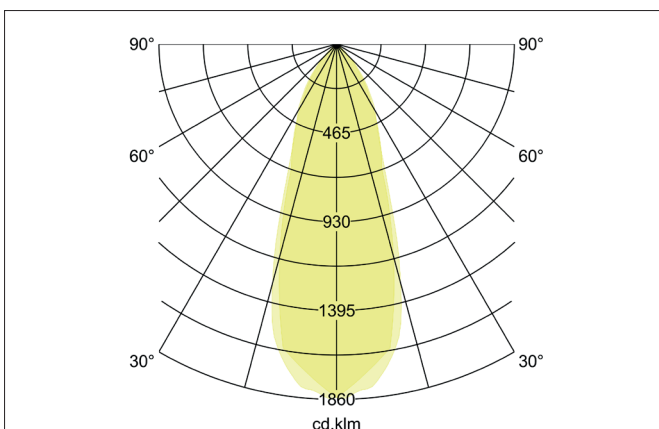

**BB13 LED recessed spotlight set, dim2warm, trailing edge dimmable, with connection box**

Article no. 39473173

Light.  
For Generations.**Tender**

LED recessed spotlight set, dim2warm, trailing edge dimmable, with connection box, Round. Toolless ceiling installation by installation springs. Ceiling cut-out Ø 68 mm, Installation depth 50 mm, Outer diameter 88 mm, Weight 0,327 kg, Reflector silver with rotationssymmetrical, deep, wide distributed light intensity. optimal light distribution due to a glass transparent cover. Luminous flux 430 lm, Power 1 x 6 W, Light colour warm white to StructureNodeImpl 4028e4c98a2c31f1018a7606e6bb3bea, Correlated color temprature (CCT) 3.000 - 1.800 K, Colour rendering index CRI > 90, Housing material: Cast iron / Aluminium / Glass / Plastic, Colour: White structure, Permissible ambient temperature (ta): -20 °C - +25 °C, Protection class (EN 61140): II, Degree of protection (DIN EN 60529): IP20, .With electronic driver, Trailing-edge phase dimmable.

**BB13 LED recessed spotlight set, dim2warm, trailing edge dimmable, with connection box**

Article no. 39473173

Light.  
For Generations.

Article data	
Article no.	39473173
GTIN	4251433998099
Series name	BB13
Short description	LED recessed spotlight set, dim2warm, trailing edge dimmable, with connection box
Material	Cast iron / Aluminium / Glass / Plastic
Colour	White
Type of surface	Structure
Shape	Round
Outer diameter	88 mm
Built-in diameter	68 mm
Installation depth	50 mm
Hight	5 mm
Scope of delivery	incl. connection box, 3-pole for through-wiring
Weight	0.327 kg
stamp	UKCA

Lighting technology	
Colour temperature	3.000 K - 1.800 K
Light colour	White
Light output	Direct
Luminous flux	430 lm
System efficiency	72 lm/W
Colour rendering	CRI > 90
Reflector	High-gloss
Reflector colour	silver
Beam angle	38°
Light sharing	Symmetric
Adjustable color temperature	Infinite control