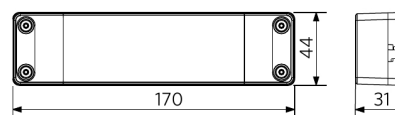

LEDPanelS-E4 Driver On/Off