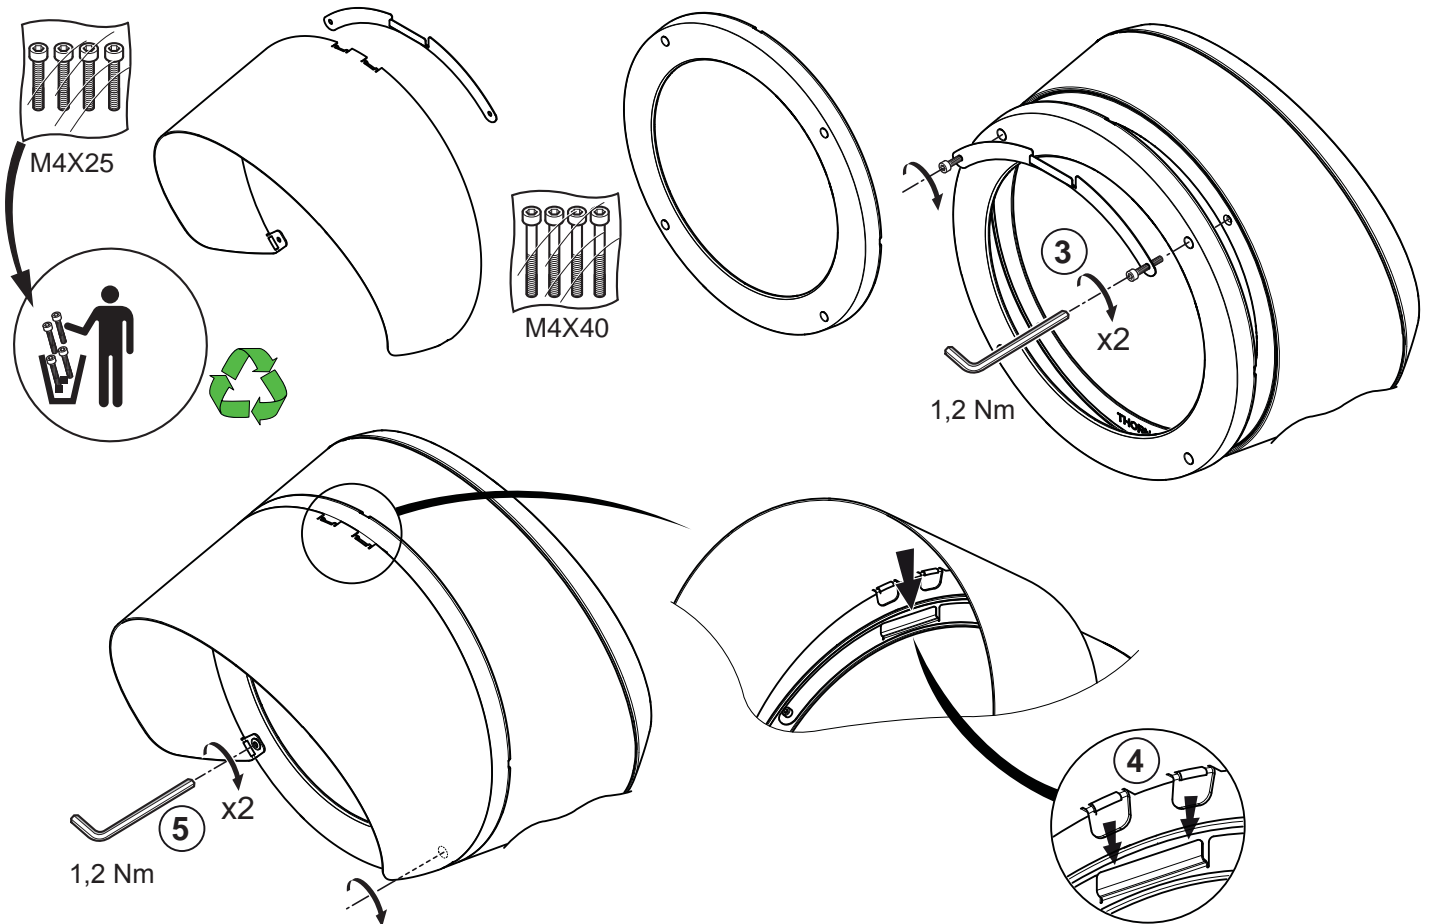

COMBINATION OF VISOR AND DIFFUSER