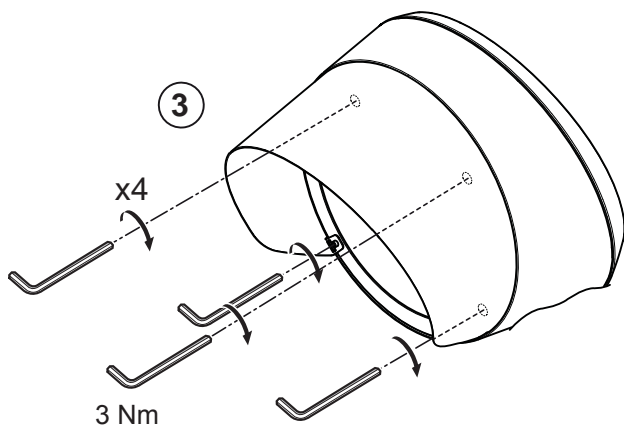

COMBINATION OF VISOOR AND DIFFUSER