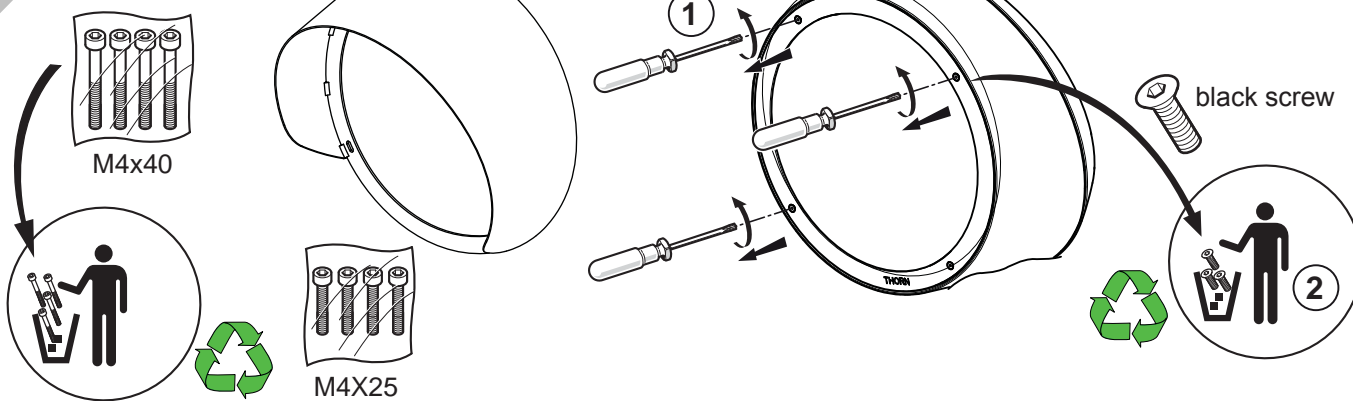

VISOR

COMBINATION OF VISOOR AND DIFFUSER